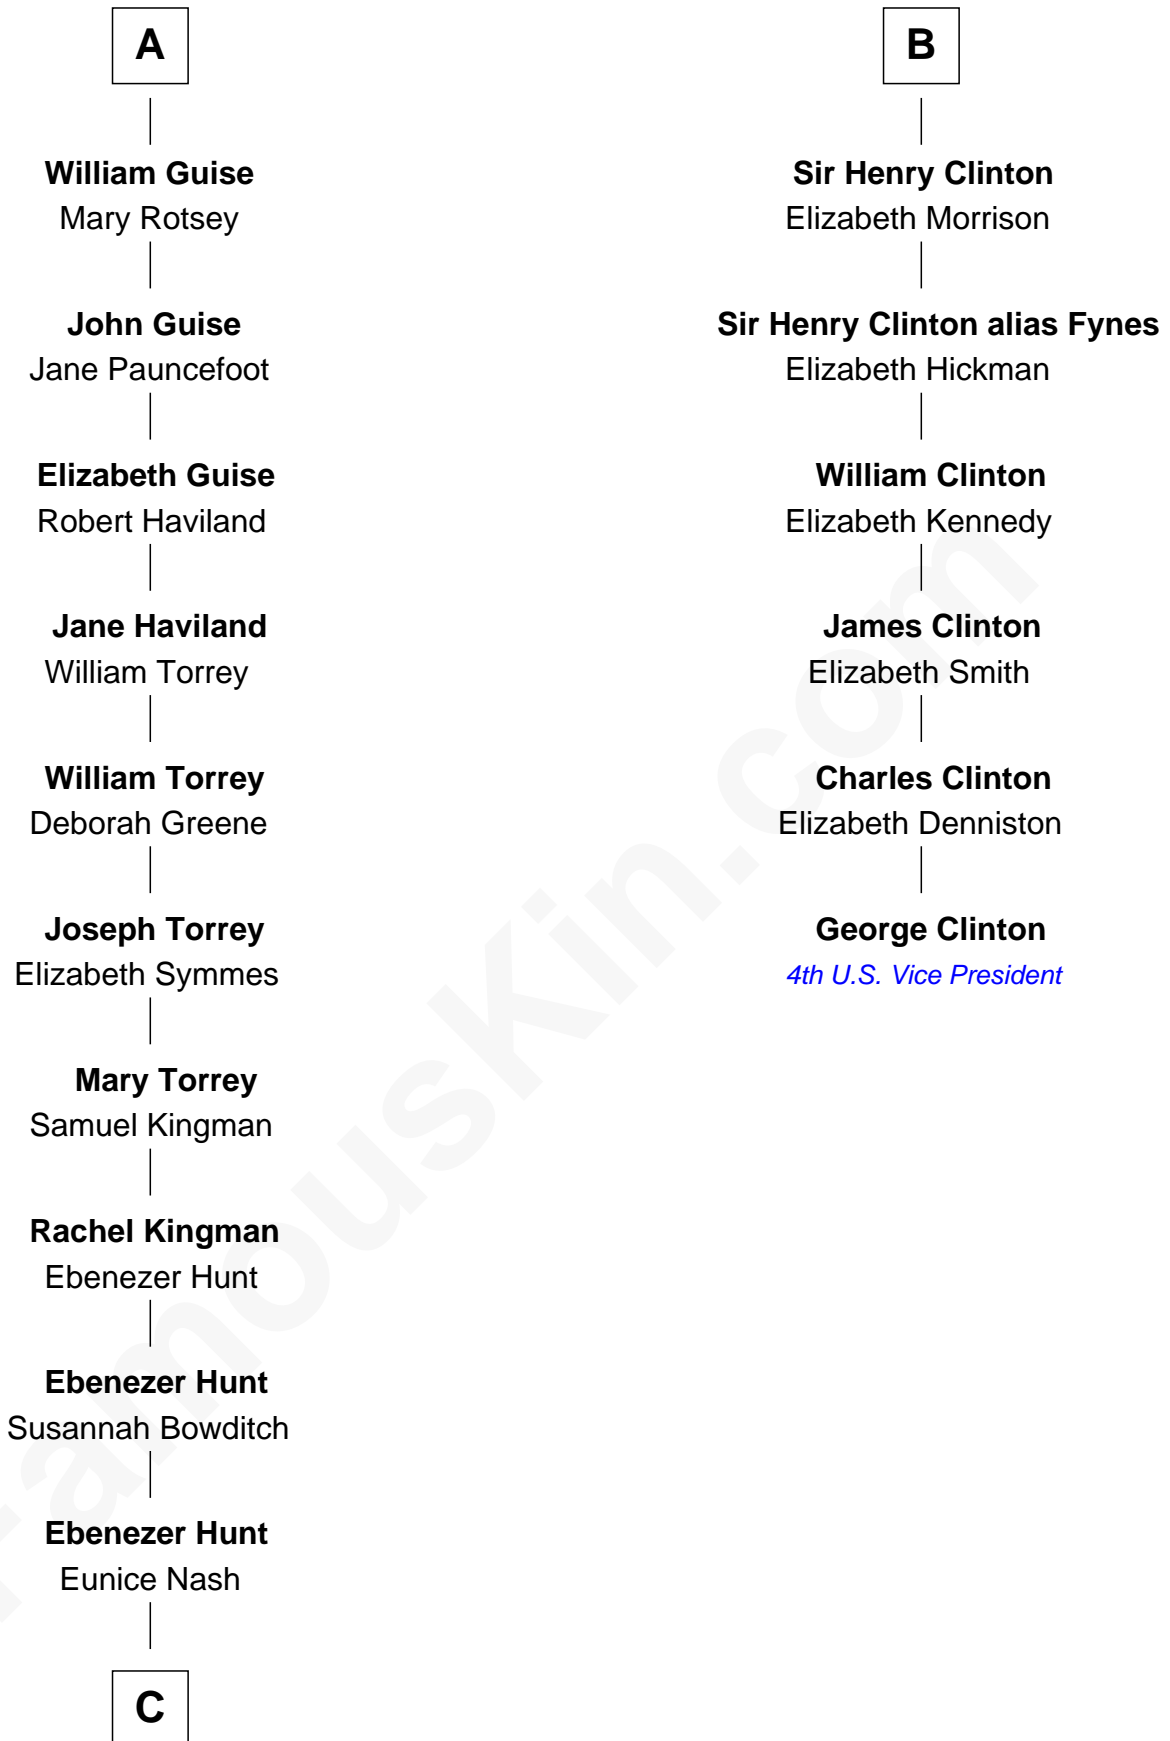

FamousKin.com Relationship Chart of

Linda Hunt

TV and Movie Actress

12th cousin 9 times removed of

George Clinton

4th U.S. Vice President

Sir Maurice de Berkeley

Eve la Zouche

Elizabeth Grey

Elizabeth Dudley

William Stourton

Ursula Stourton

Sir Edward Clinton

B

C

Charles Edwin Hunt