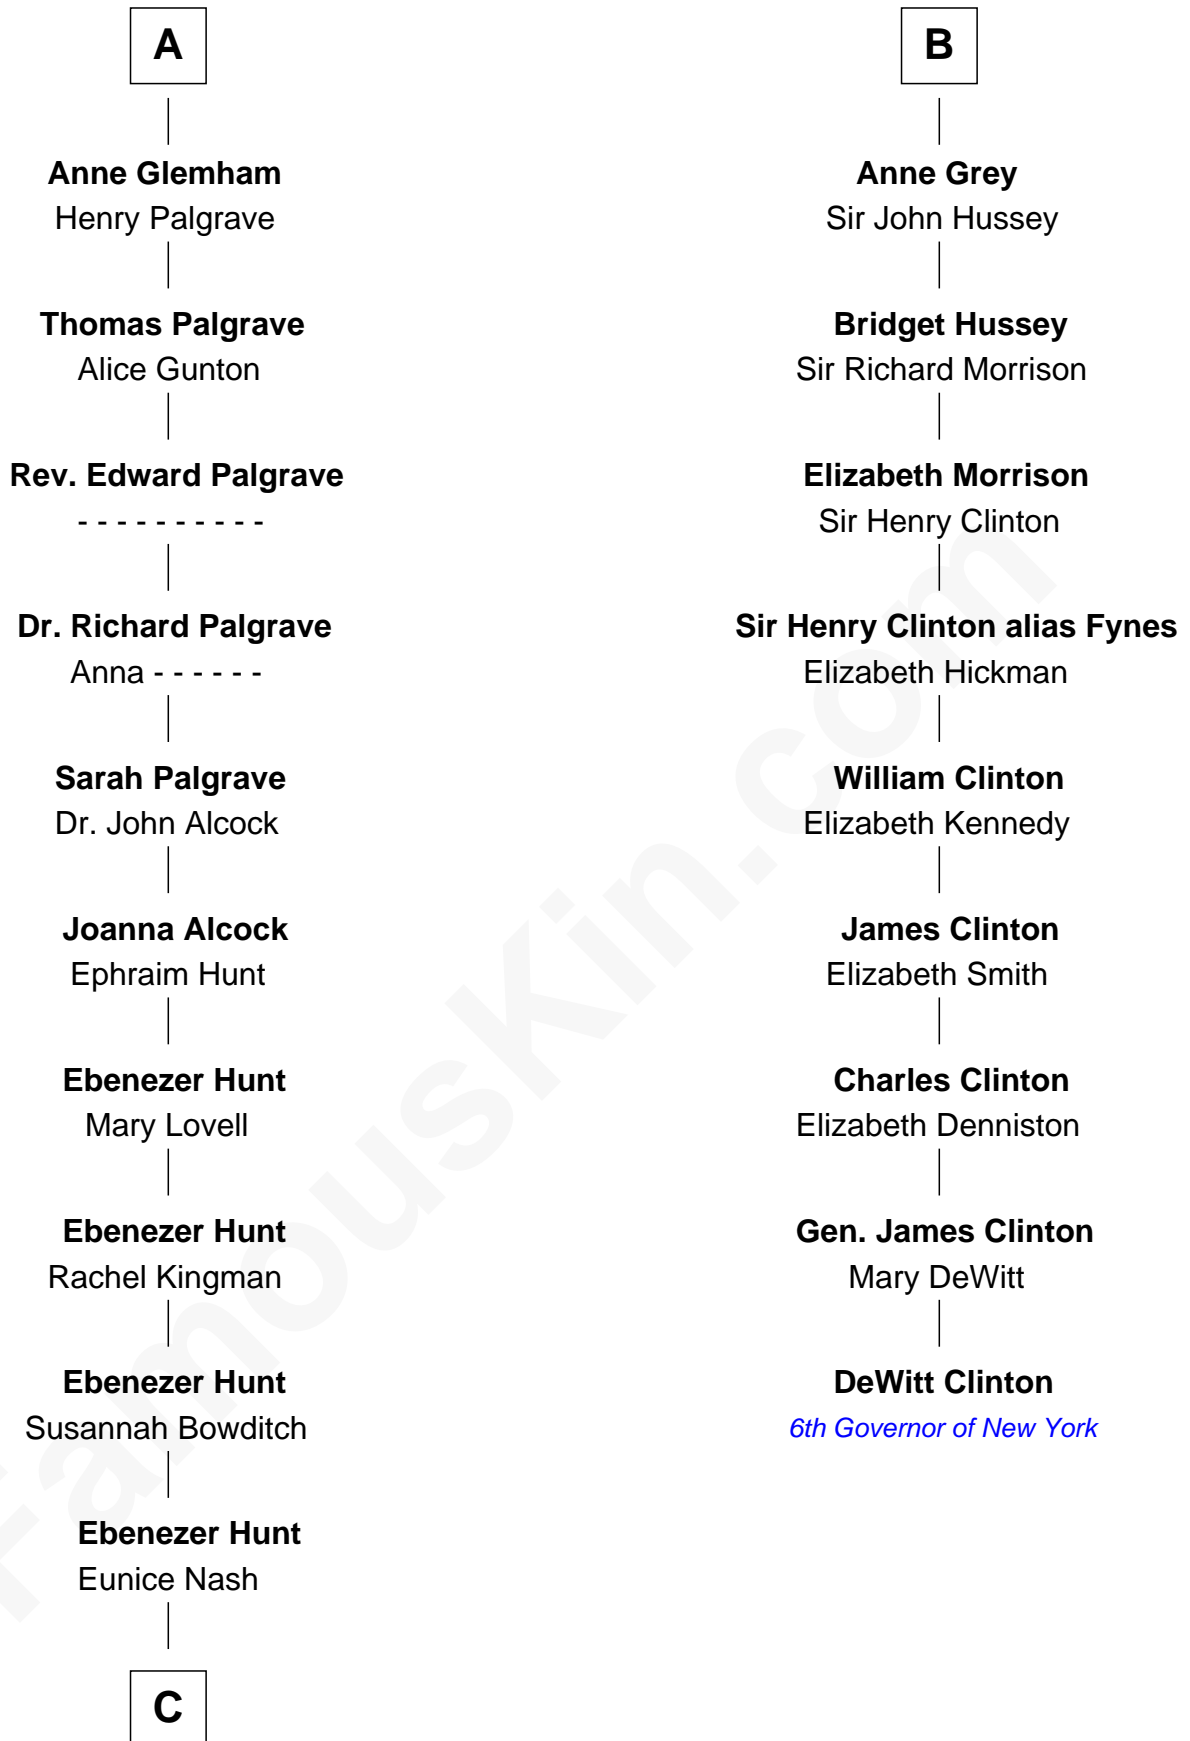

# FamousKin.com Relationship Chart of

**Linda Hunt**

*TV and Movie Actress*

15th cousin 6 times removed of

**DeWitt Clinton**

*6th Governor of New York*

**Edmund Plantagenet**

Blanche of Artois

**C**

**Charles Edwin Hunt**

Marcia E. Phillips

**Charles Phillips Hunt**

Ella Maria Read

**Charles Edwin Hunt**

Louise Phipps Davy

**Raymond Davy Hunt**