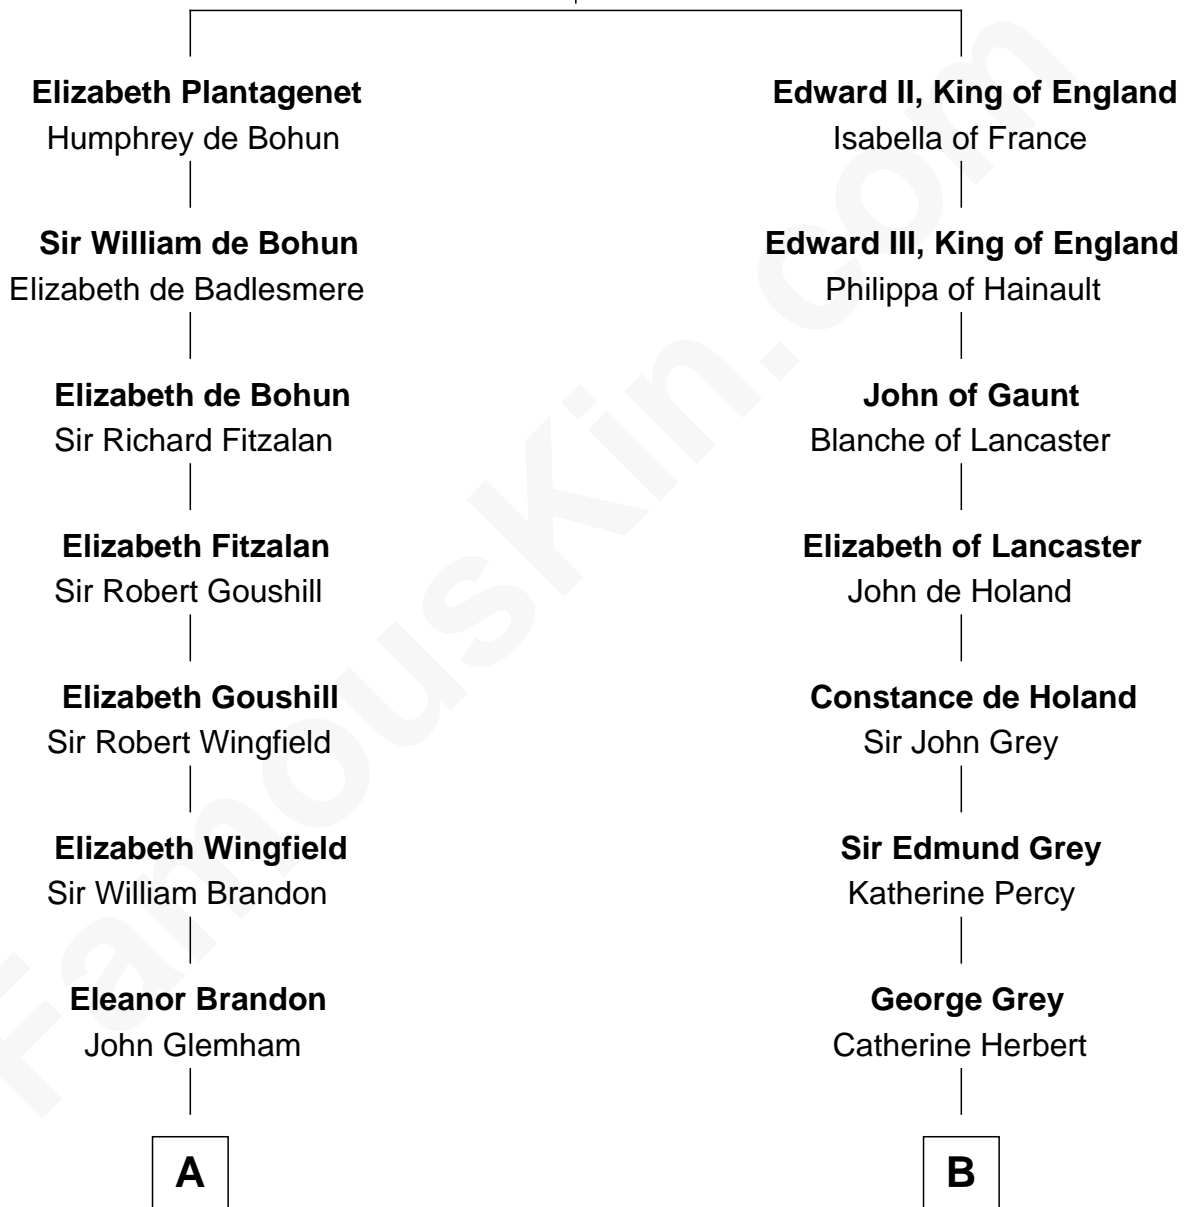

FamousKin.com Relationship Chart of

Linda Hunt

TV and Movie Actress

15th cousin 6 times removed of

DeWitt Clinton

6th Governor of New York

Eleanor of Castile
Edward I, King of England

C