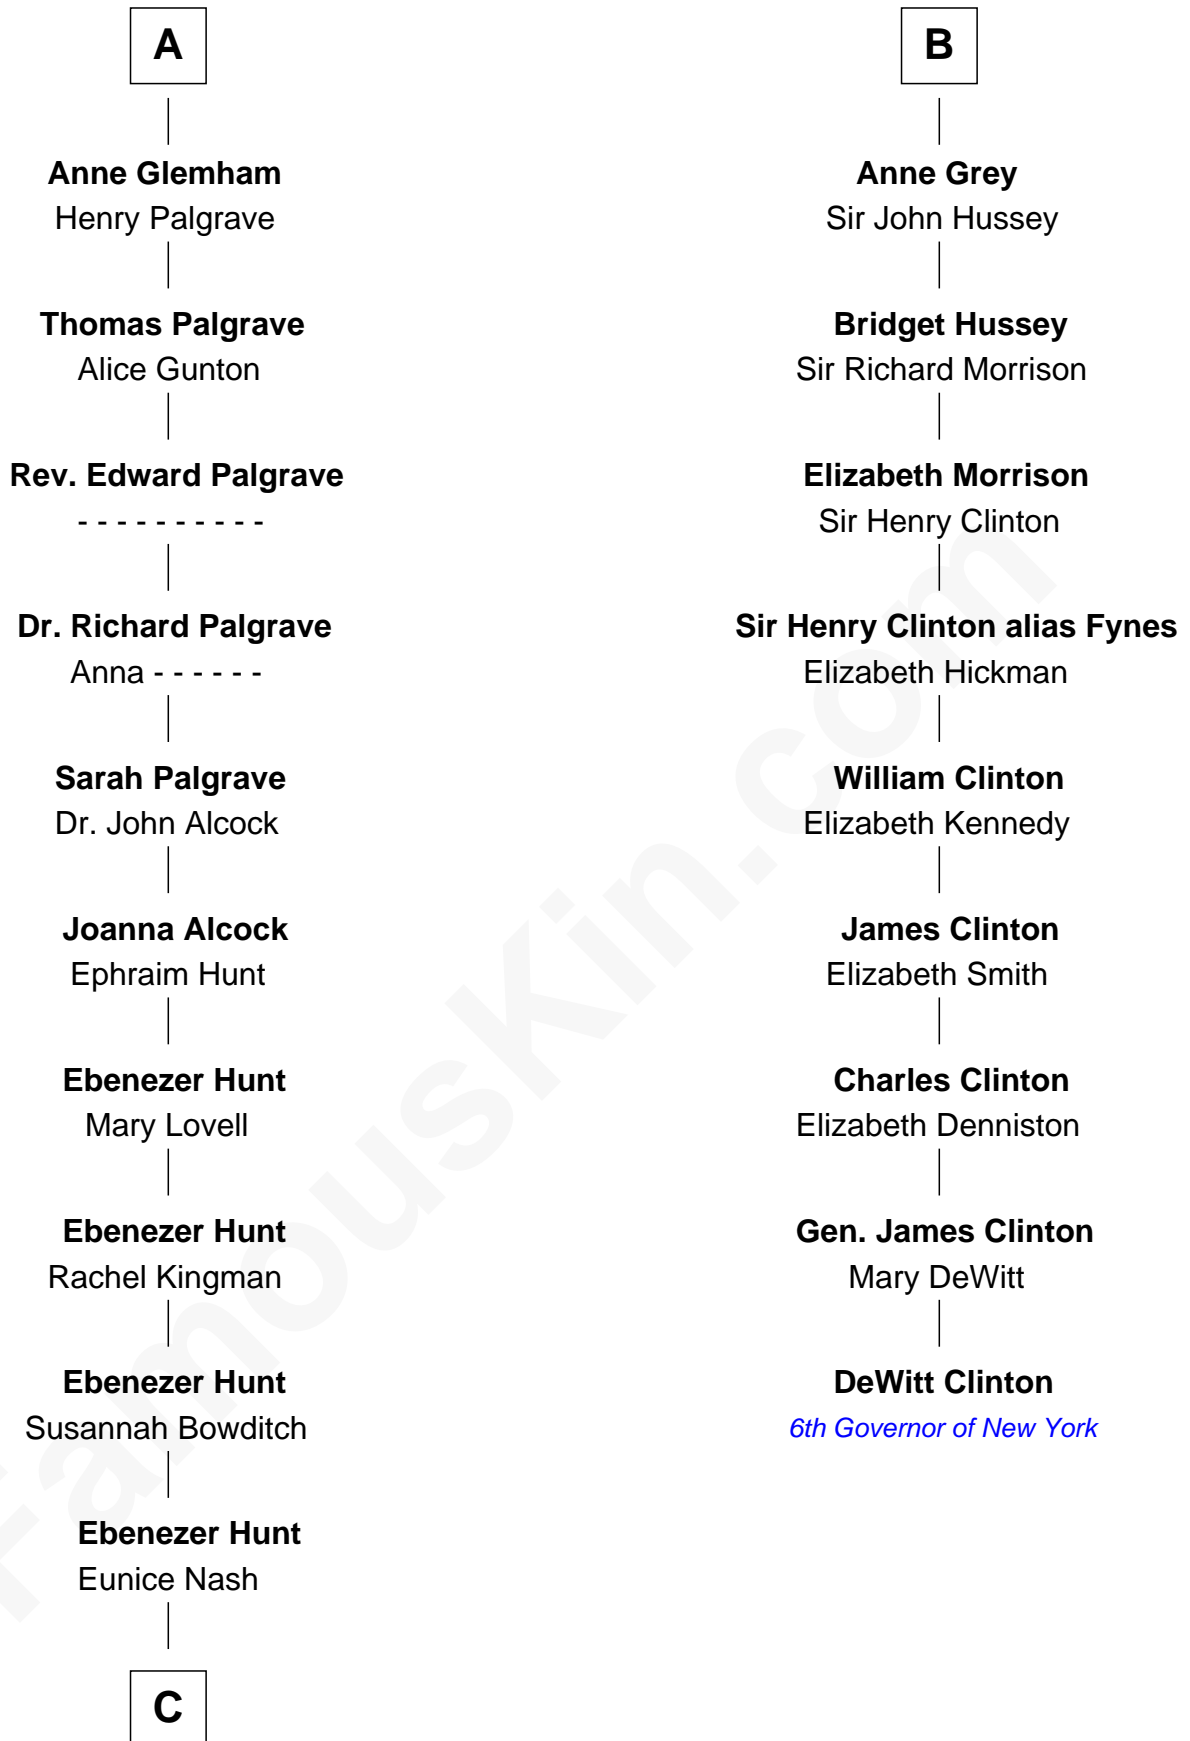

FamousKin.com Relationship Chart of

Linda Hunt

TV and Movie Actress

15th cousin 6 times removed of

DeWitt Clinton

6th Governor of New York

Thomas de Clare
Juliana FitzMaurice

Margaret de Clare
Bartholomew de Badlesmere

Elizabeth de Badlesmere
Sir William de Bohun

Elizabeth de Bohun
Sir Richard Fitzalan

Elizabeth Fitzalan
Sir Robert Goushill

Elizabeth Goushill
Sir Robert Wingfield

Elizabeth Wingfield
Sir William Brandon

Eleanor Brandon
John Glemham

A

Margaret de Clare
Bartholomew de Badlesmere

Margery de Badlesmere
Sir William de Ros

Thomas de Ros
Beatrice de Stafford

Margaret de Ros
Sir Reynold Grey

Sir John Grey
Constance de Holand

Sir Edmund Grey
Katherine Percy

George Grey
Catherine Herbert

B

C

Charles Edwin Hunt

Marcia E. Phillips

Charles Phillips Hunt

Ella Maria Read

Charles Edwin Hunt