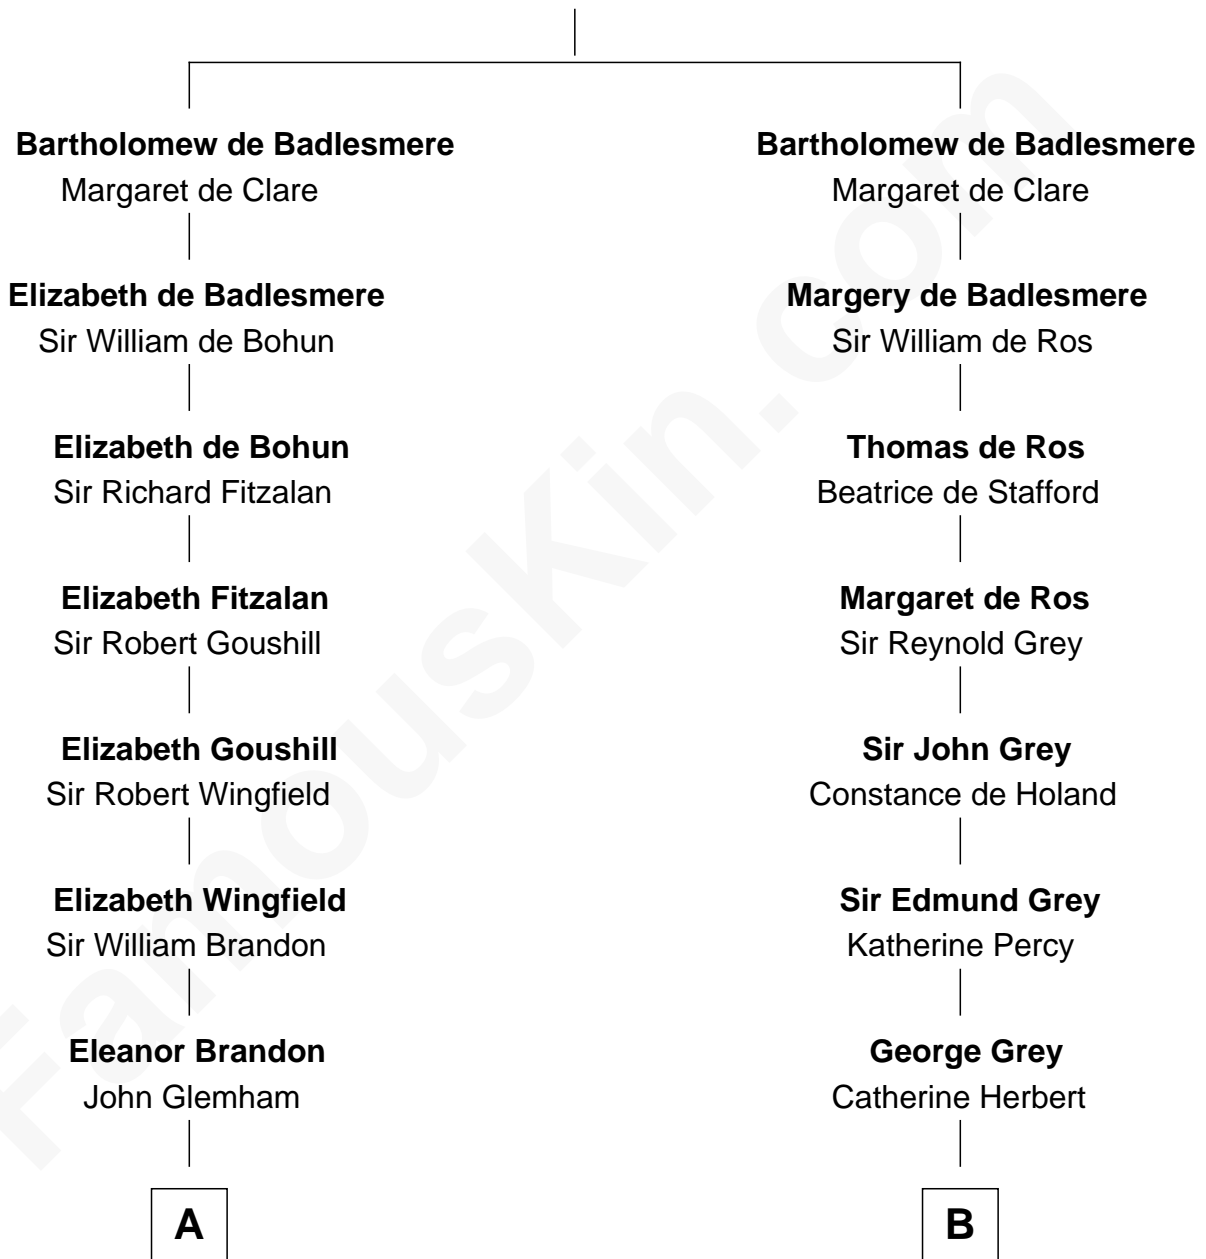

FamousKin.com Relationship Chart of

Linda Hunt

TV and Movie Actress

15th cousin 6 times removed of

DeWitt Clinton

6th Governor of New York

Gunselm de Badlesmere

C

Charles Edwin Hunt

Marcia E. Phillips

Charles Phillips Hunt

Ella Maria Read

Charles Edwin Hunt

Louise Phipps Davy

Raymond Davy Hunt

Elsie R. Doying