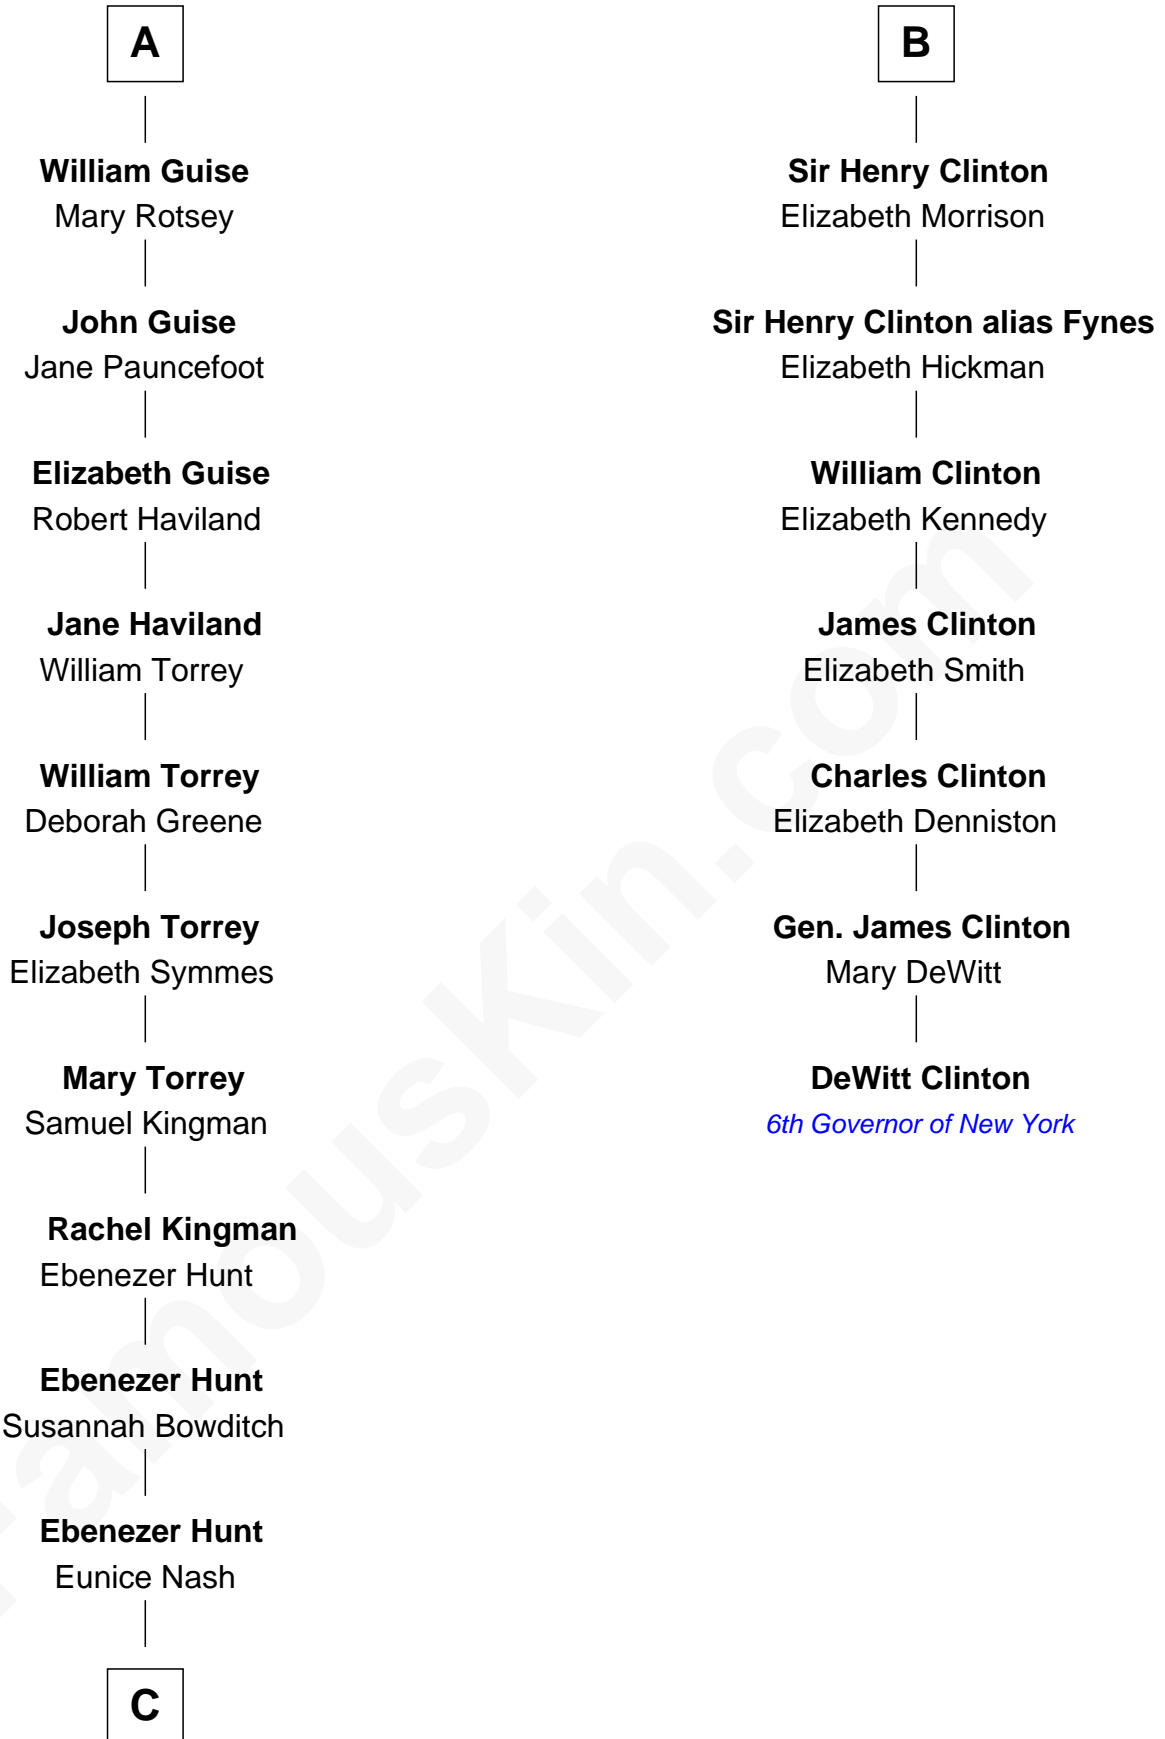

FamousKin.com Relationship Chart of

Linda Hunt

TV and Movie Actress

13th cousin 8 times removed of

DeWitt Clinton

6th Governor of New York

Sir Maurice de Berkeley

Eve la Zouche

Elizabeth Grey

Elizabeth Dudley

William Stourton

Ursula Stourton

Sir Edward Clinton

B

C

Charles Edwin Hunt