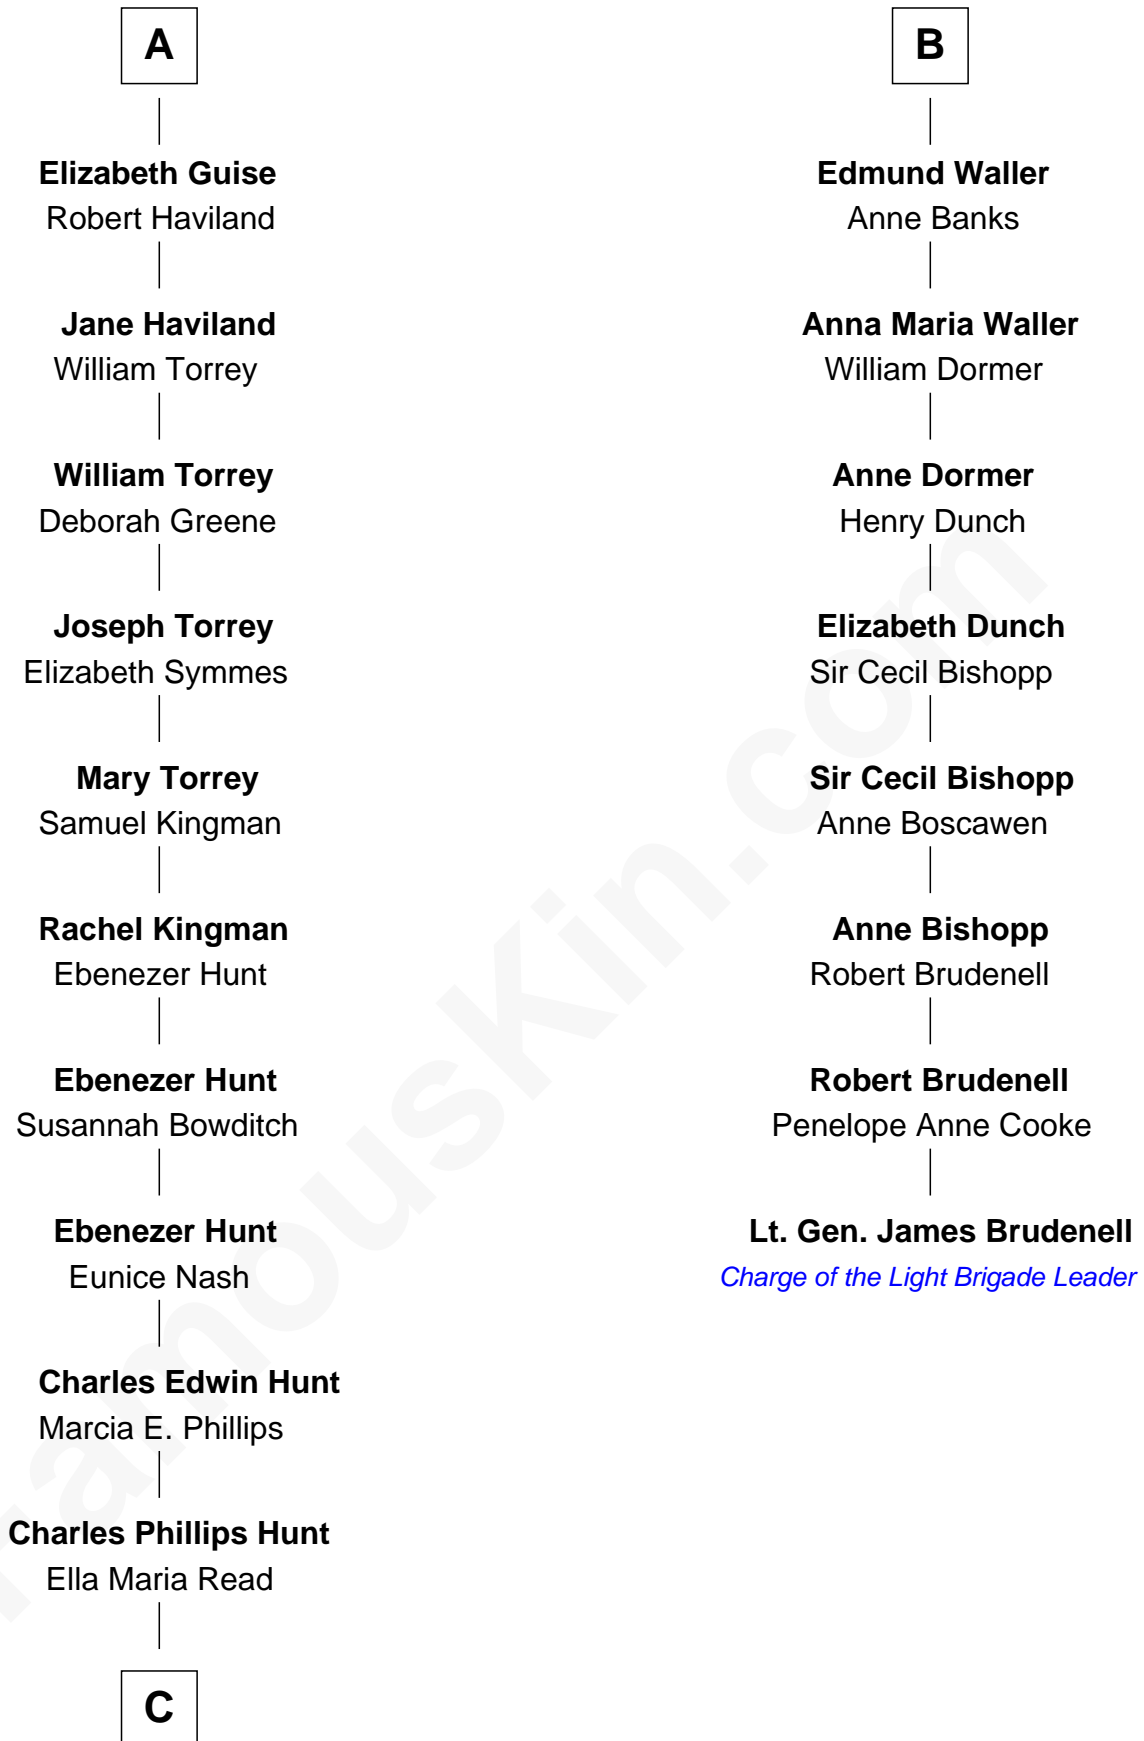

# FamousKin.com Relationship Chart of

**Linda Hunt**

*TV and Movie Actress*

14th cousin 5 times removed of

**Lt. Gen. James Brudenell**

*Leader of the "Charge of the Light Brigade"*

**C**

**Charles Edwin Hunt**

Louise Phipps Davy

**Raymond Davy Hunt**

Elsie R. Doying

**Linda Hunt**

*TV and Movie Actress*

FamousKin.com