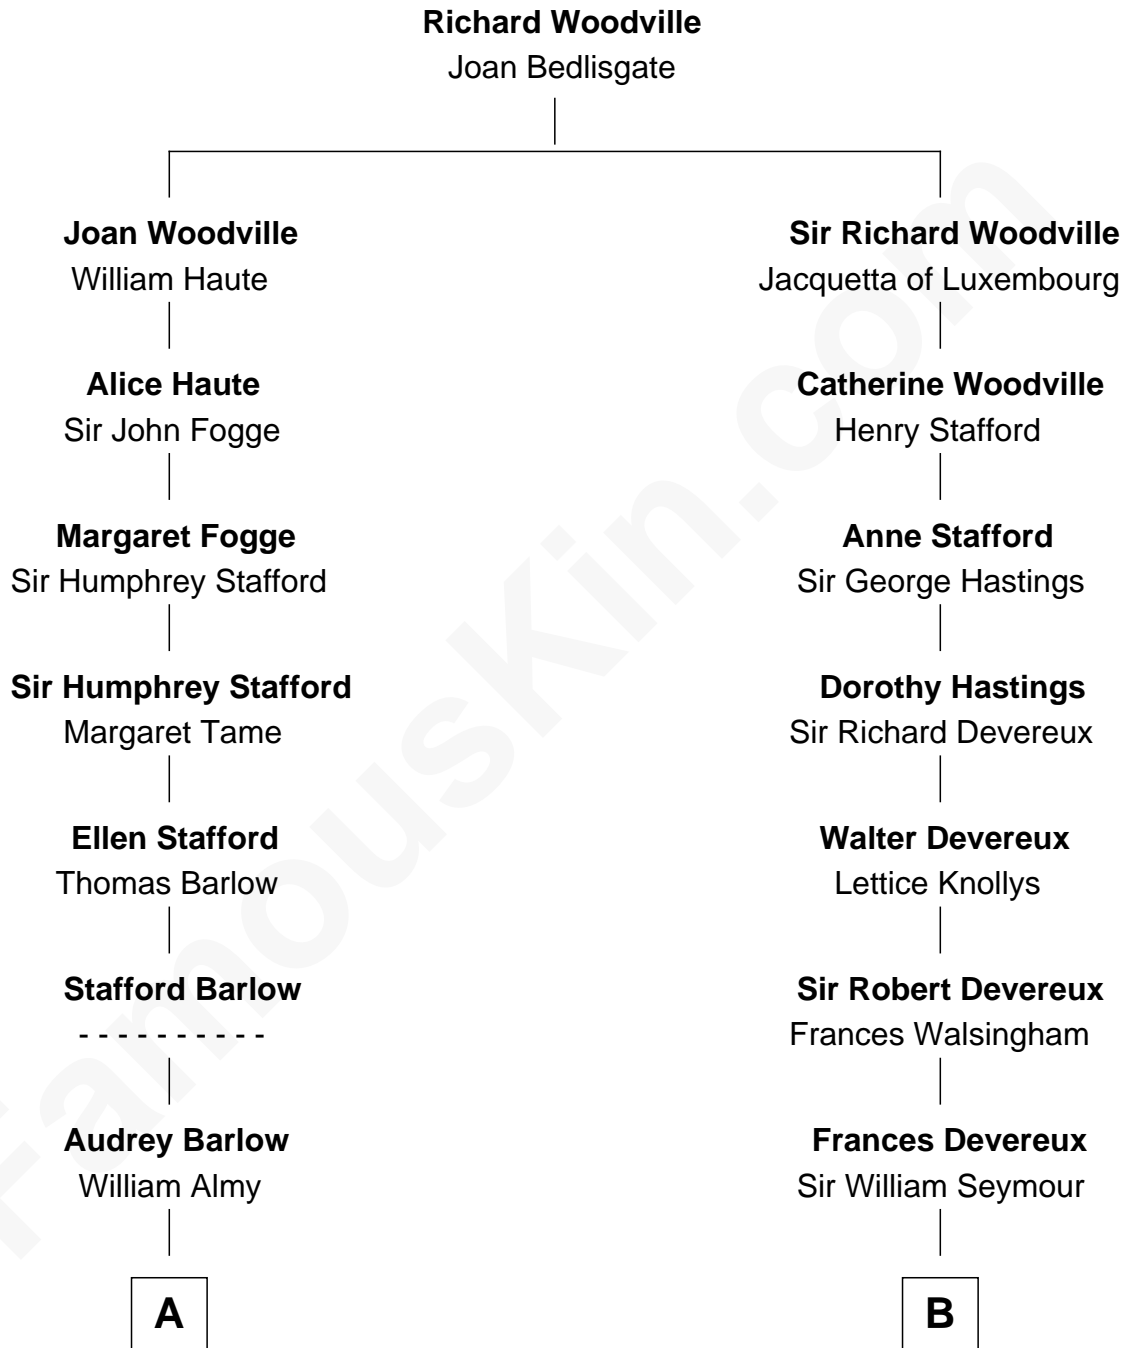

FamousKin.com Relationship Chart of

Linda Hunt

TV and Movie Actress

12th cousin 6 times removed of

Lt. Gen. James Brudenell

Leader of the "Charge of the Light Brigade"

C

—
Raymond Davy Hunt