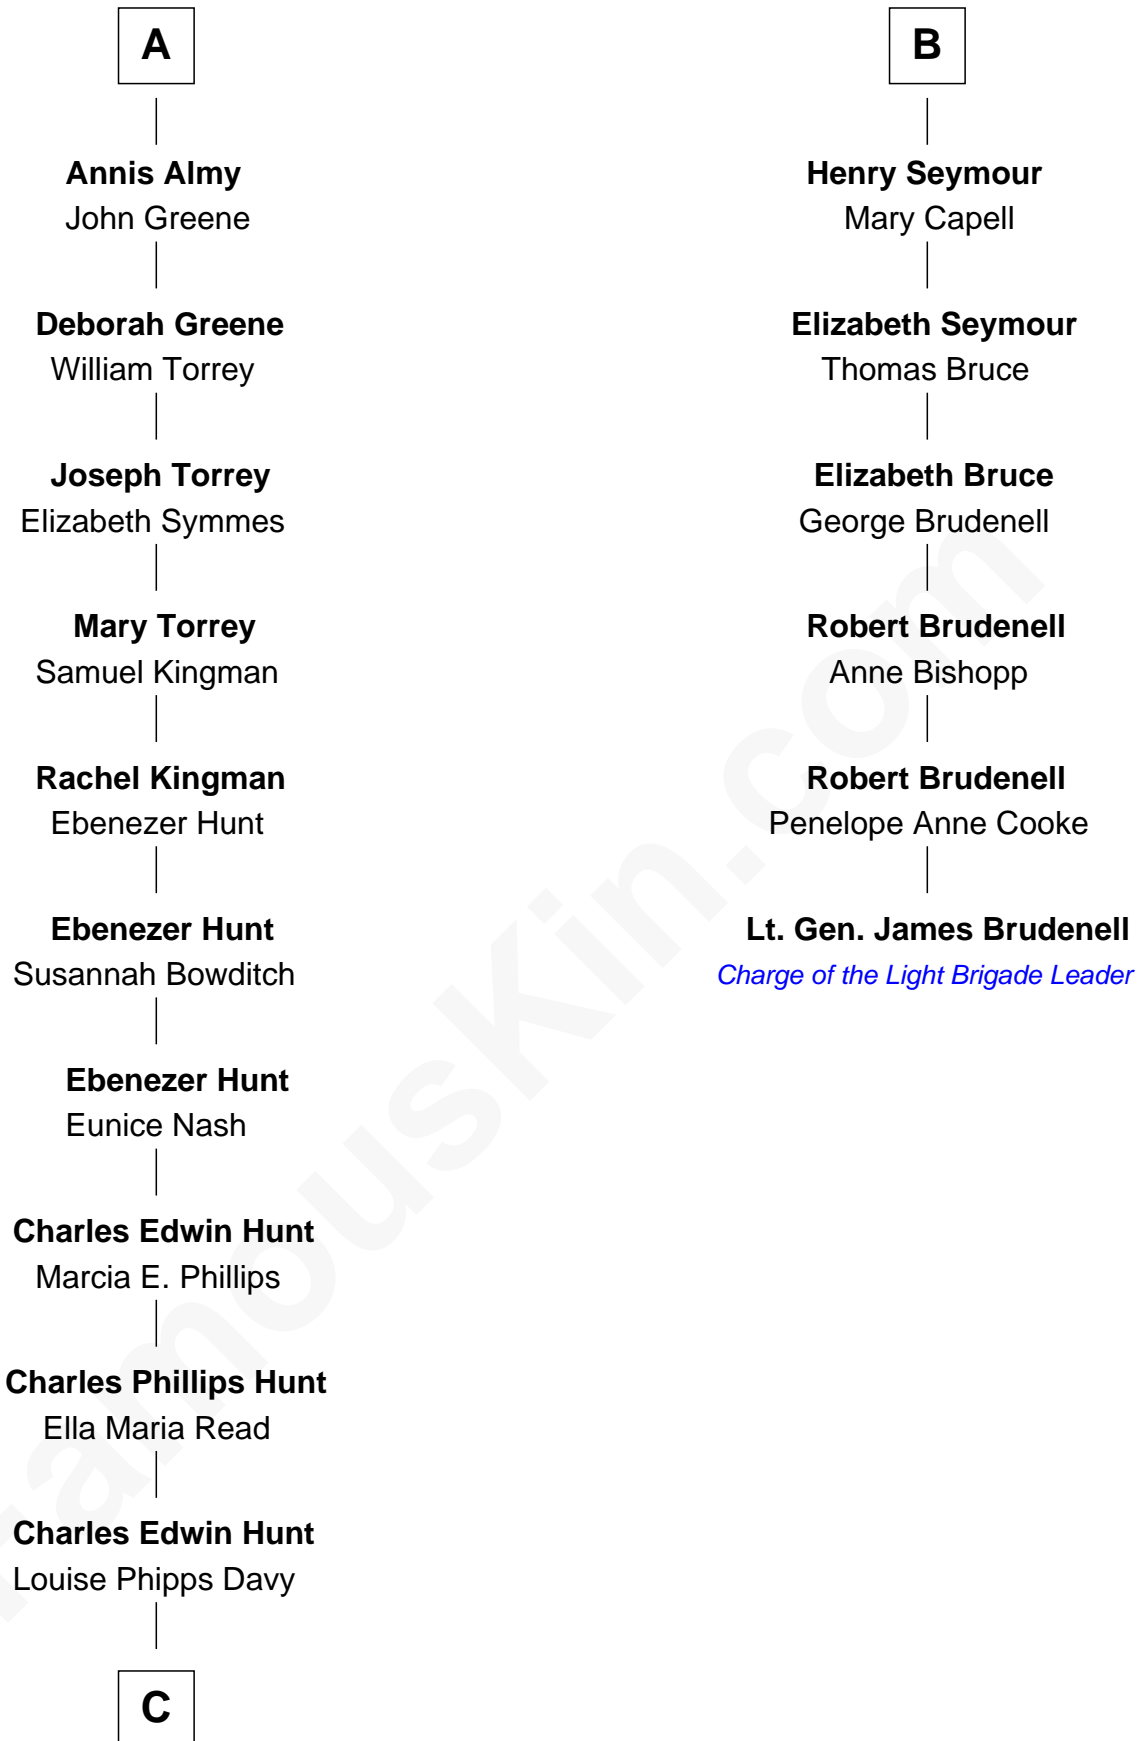

FamousKin.com Relationship Chart of

Linda Hunt

TV and Movie Actress

12th cousin 6 times removed of

Lt. Gen. James Brudenell

Leader of the "Charge of the Light Brigade"

C

—
Raymond Davy Hunt