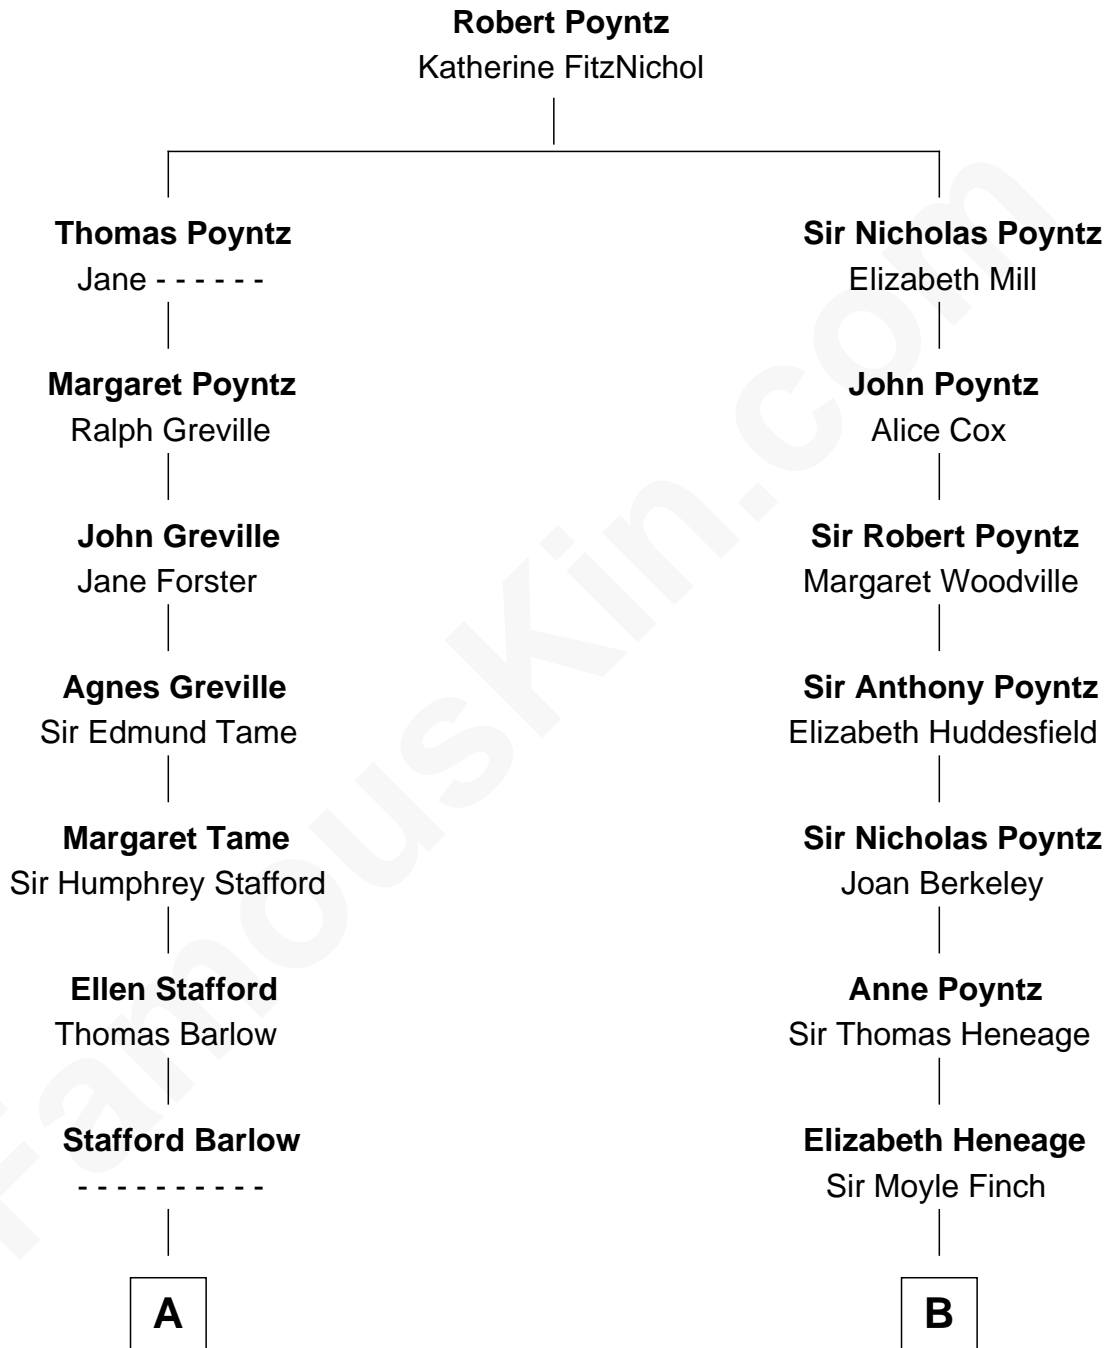

# FamousKin.com Relationship Chart of

**Linda Hunt**

*TV and Movie Actress*

14th cousin 5 times removed of

**Lt. Gen. James Brudenell**

*Leader of the "Charge of the Light Brigade"*

**C**

**Charles Edwin Hunt**

Louise Phipps Davy

**Raymond Davy Hunt**

Elsie R. Doying

**Linda Hunt**

*TV and Movie Actress*

FamousKin.com