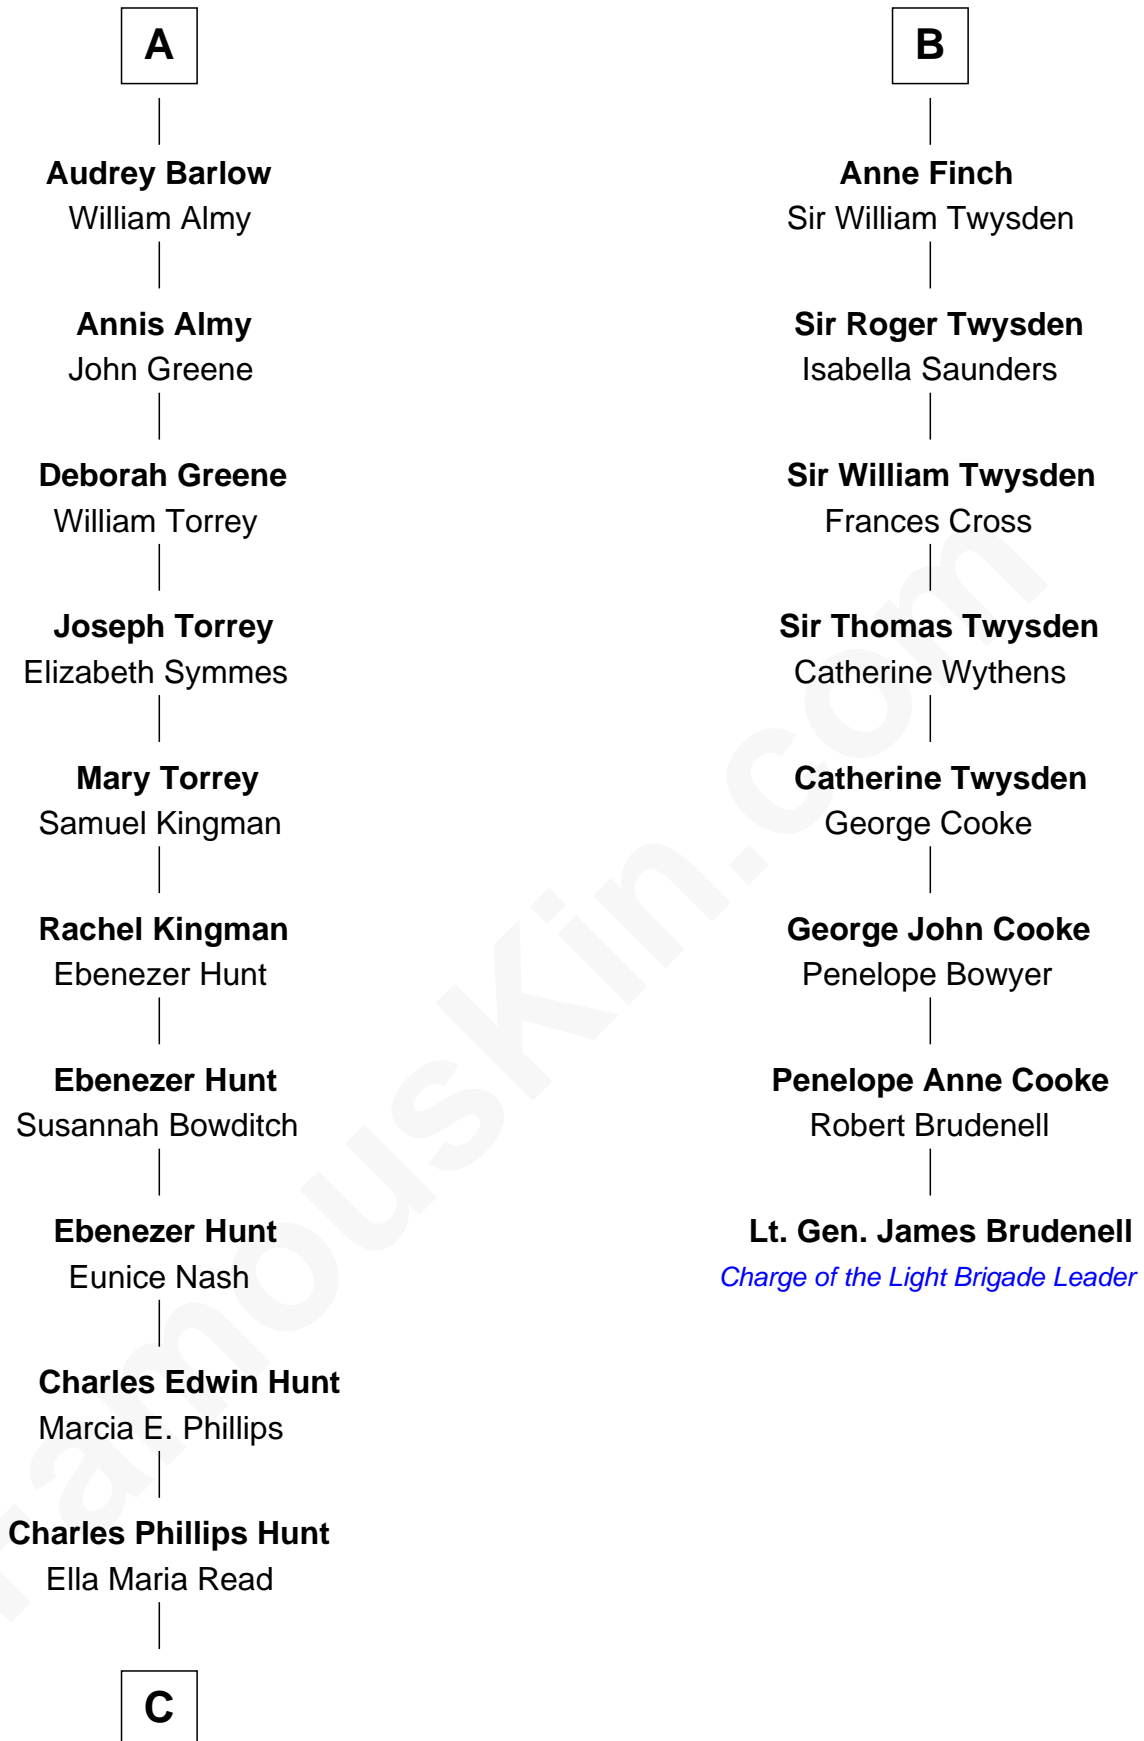

# FamousKin.com Relationship Chart of

**Linda Hunt**

*TV and Movie Actress*

14th cousin 5 times removed of

**Lt. Gen. James Brudenell**

*Leader of the "Charge of the Light Brigade"*

**C**

**Charles Edwin Hunt**

Louise Phipps Davy

**Raymond Davy Hunt**

Elsie R. Doying

**Linda Hunt**

*TV and Movie Actress*

FamousKin.com