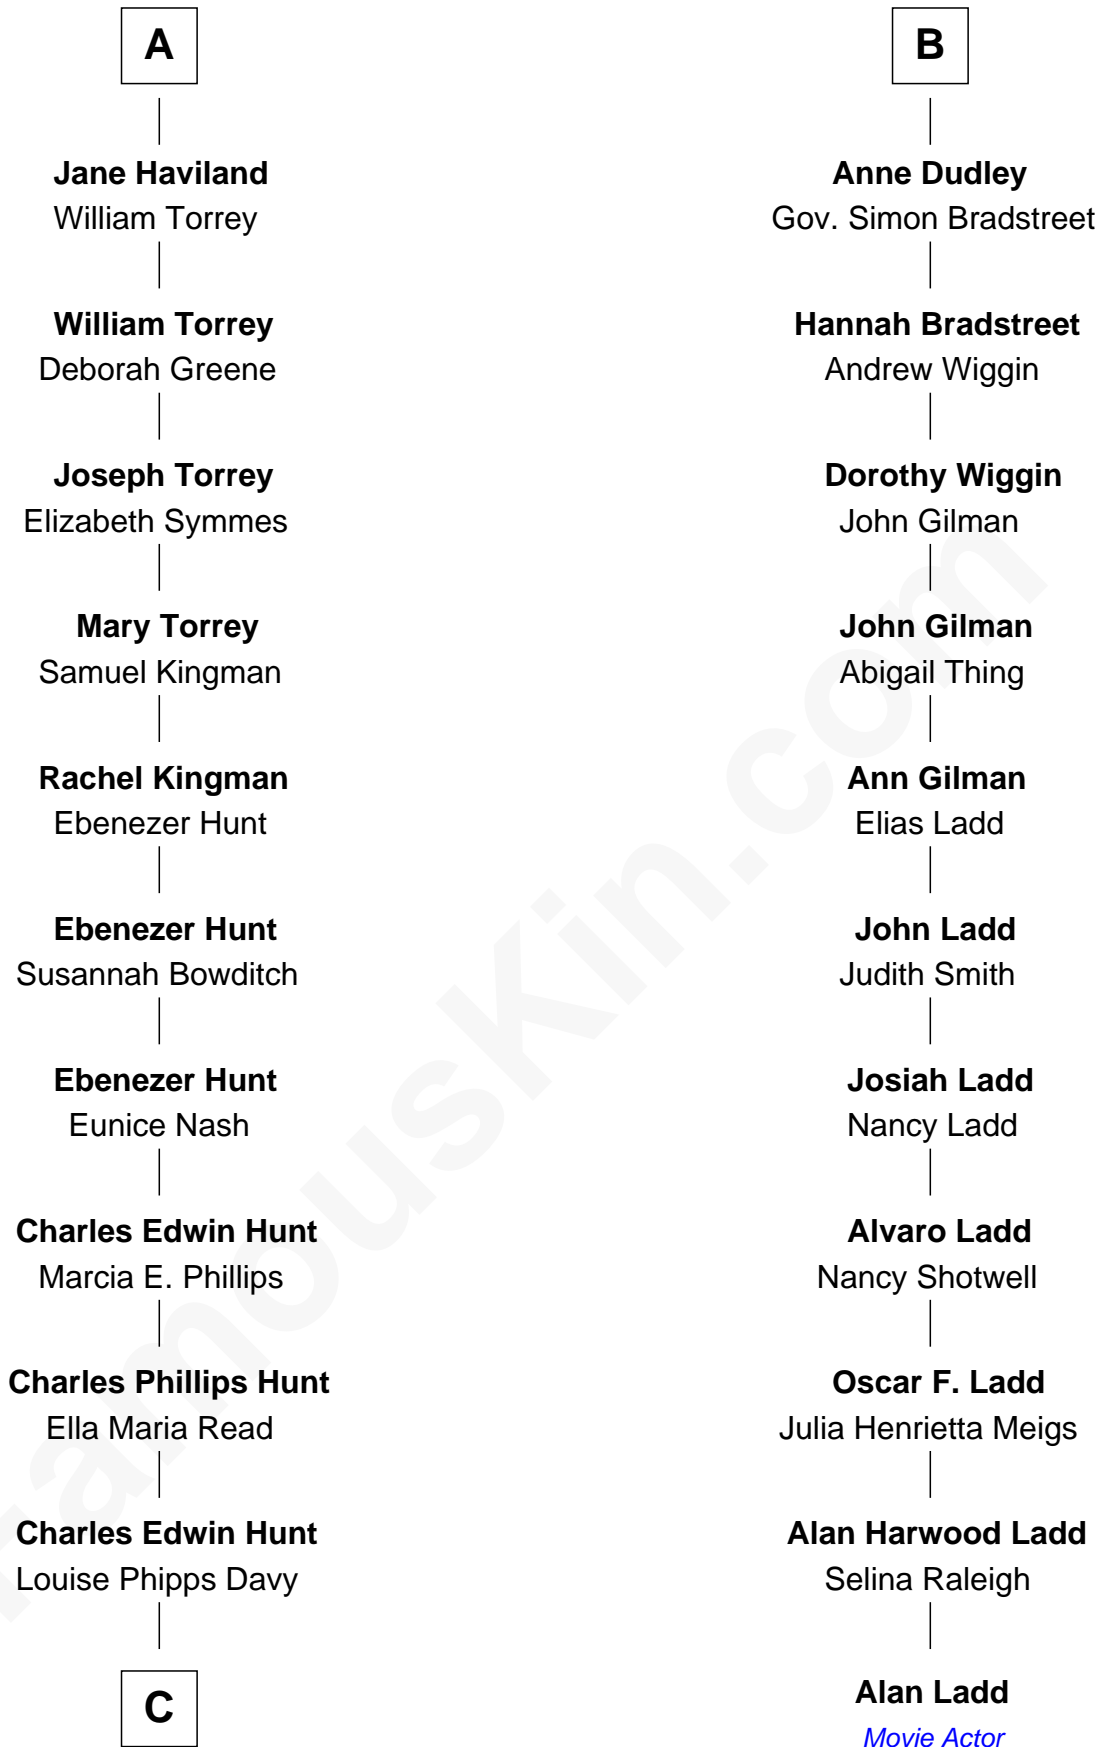

FamousKin.com Relationship Chart of

Linda Hunt

TV and Movie Actress

17th cousin 1 time removed of

Alan Ladd

Movie Actor

Sir Ralph Neville

Joan Beaufort

Eleanor Neville

Sir Henry Percy

Katherine Percy

Sir Edmund Grey

Anne Grey

Sir John Grey

Probable

Tacy Grey

Katherine Neville

Sir Thomas Strangeways

Joan Strangeways

Sir William Willoughby

Cecily Willoughby

Sir Edward Sutton

Sir John Sutton

Cecily Grey

Sir Henry Dudley

----- Ashton

Probable

Roger Dudley

Susanna Thorne

Gov. Thomas Dudley

Dorothy York

B