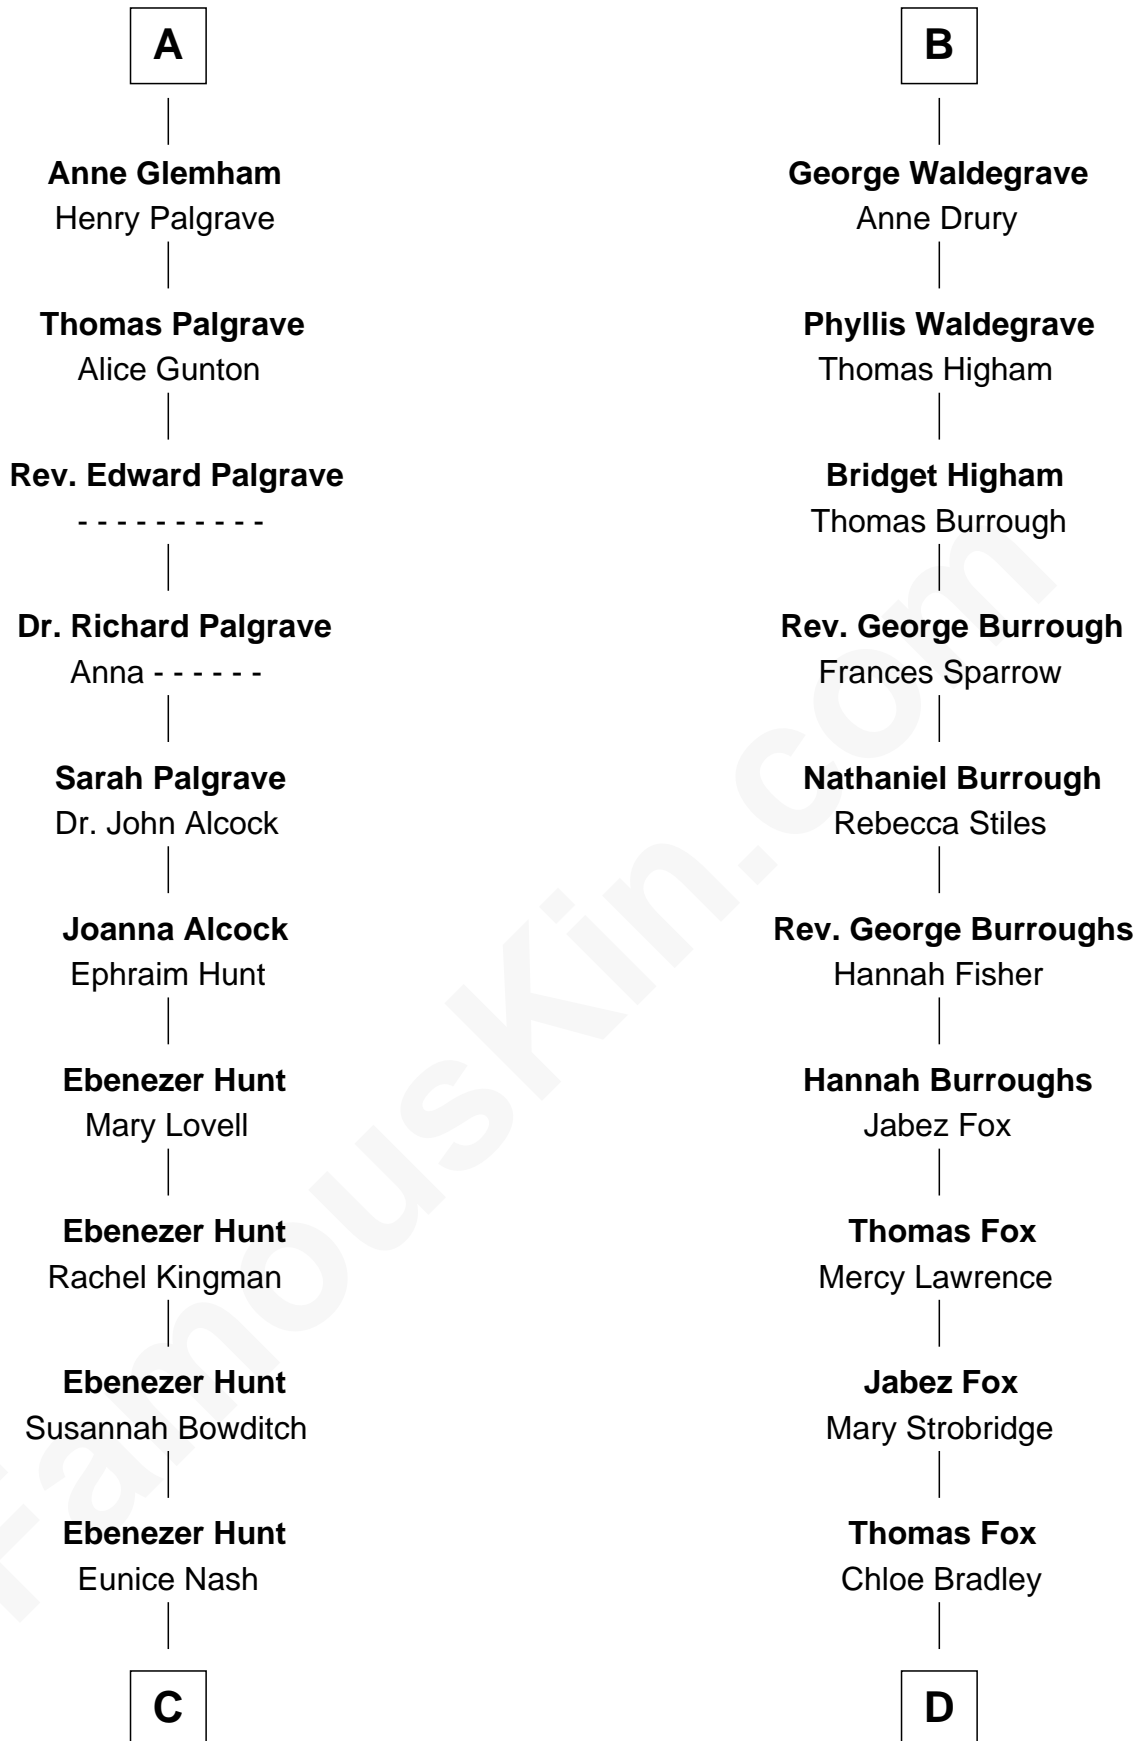

FamousKin.com Relationship Chart of

Linda Hunt

TV and Movie Actress

21st cousin of

John Ritter

TV and Movie Actor

C

Charles Edwin Hunt

Marcia E. Phillips

Charles Phillips Hunt

Ella Maria Read

Charles Edwin Hunt

Louise Phipps Davy

Raymond Davy Hunt

Elsie R. Doying

Linda Hunt

TV and Movie Actress

D

Pliny Lothrop Fox

Laura Utley Riddle

William P. L. Fox

Harriett Lucina Tilton

Harriett Fay Fox

Dr. Harry Thomas Southworth