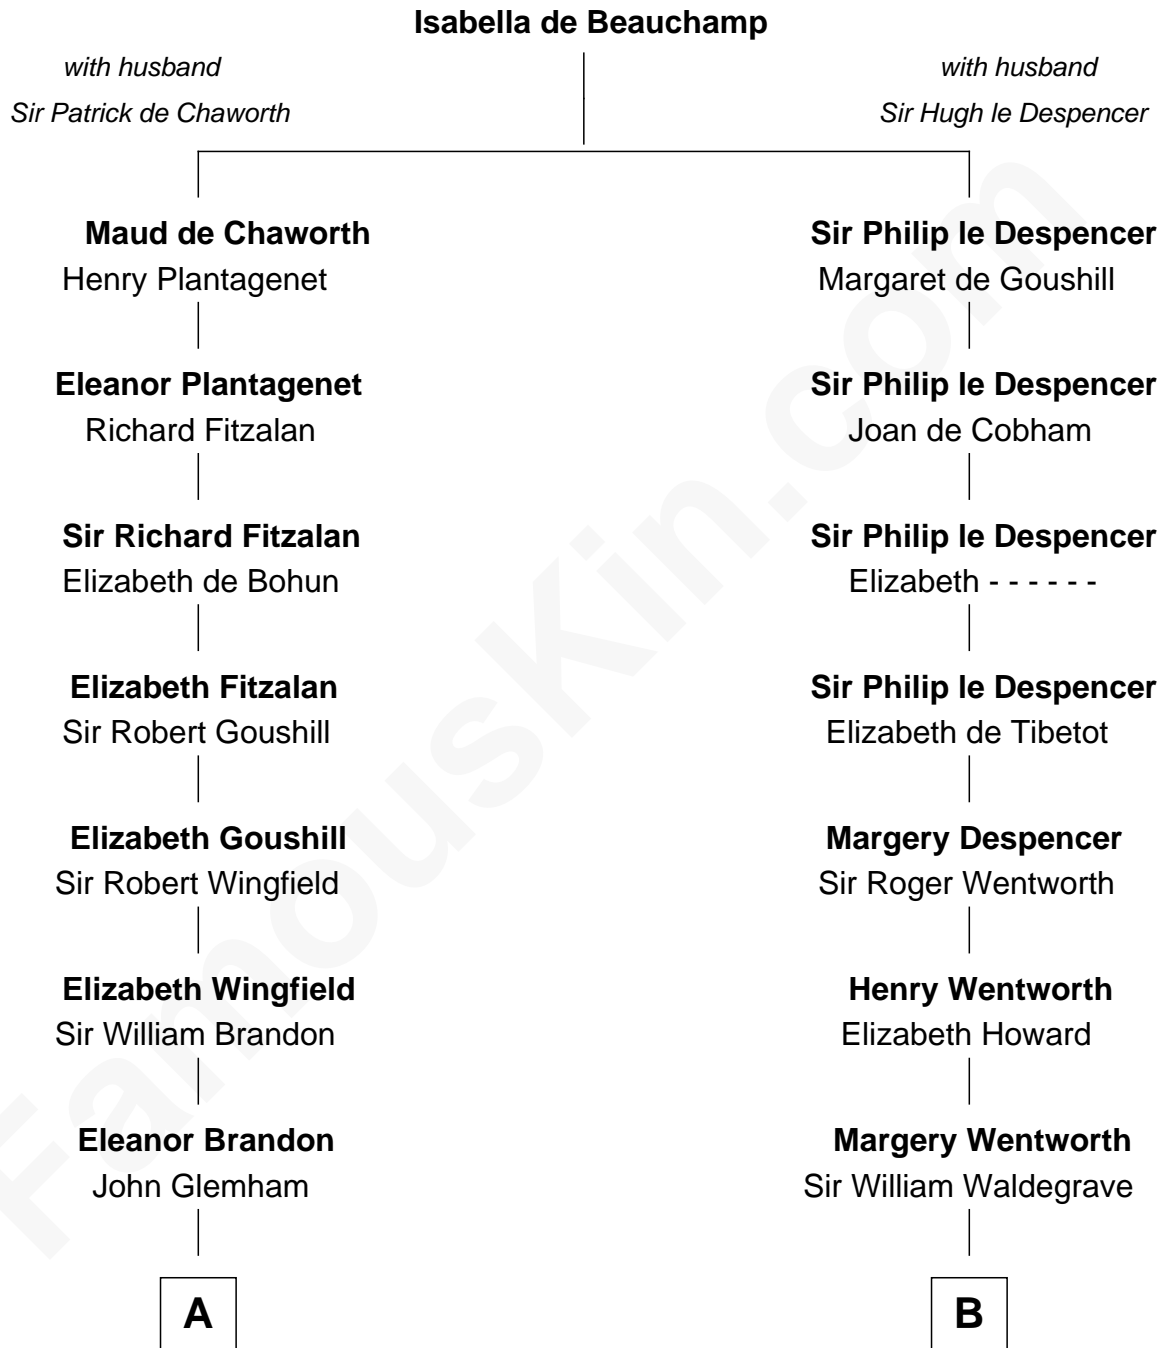

FamousKin.com Relationship Chart of

Linda Hunt

TV and Movie Actress

21st cousin of

John Ritter

TV and Movie Actor

C

Charles Edwin Hunt

TV and Movie Actress

D

Pliny Lothrop Fox

Laura Utley Riddle

William P. L. Fox

Harriett Lucina Tilton

Harriett Fay Fox

Dr. Harry Thomas Southworth