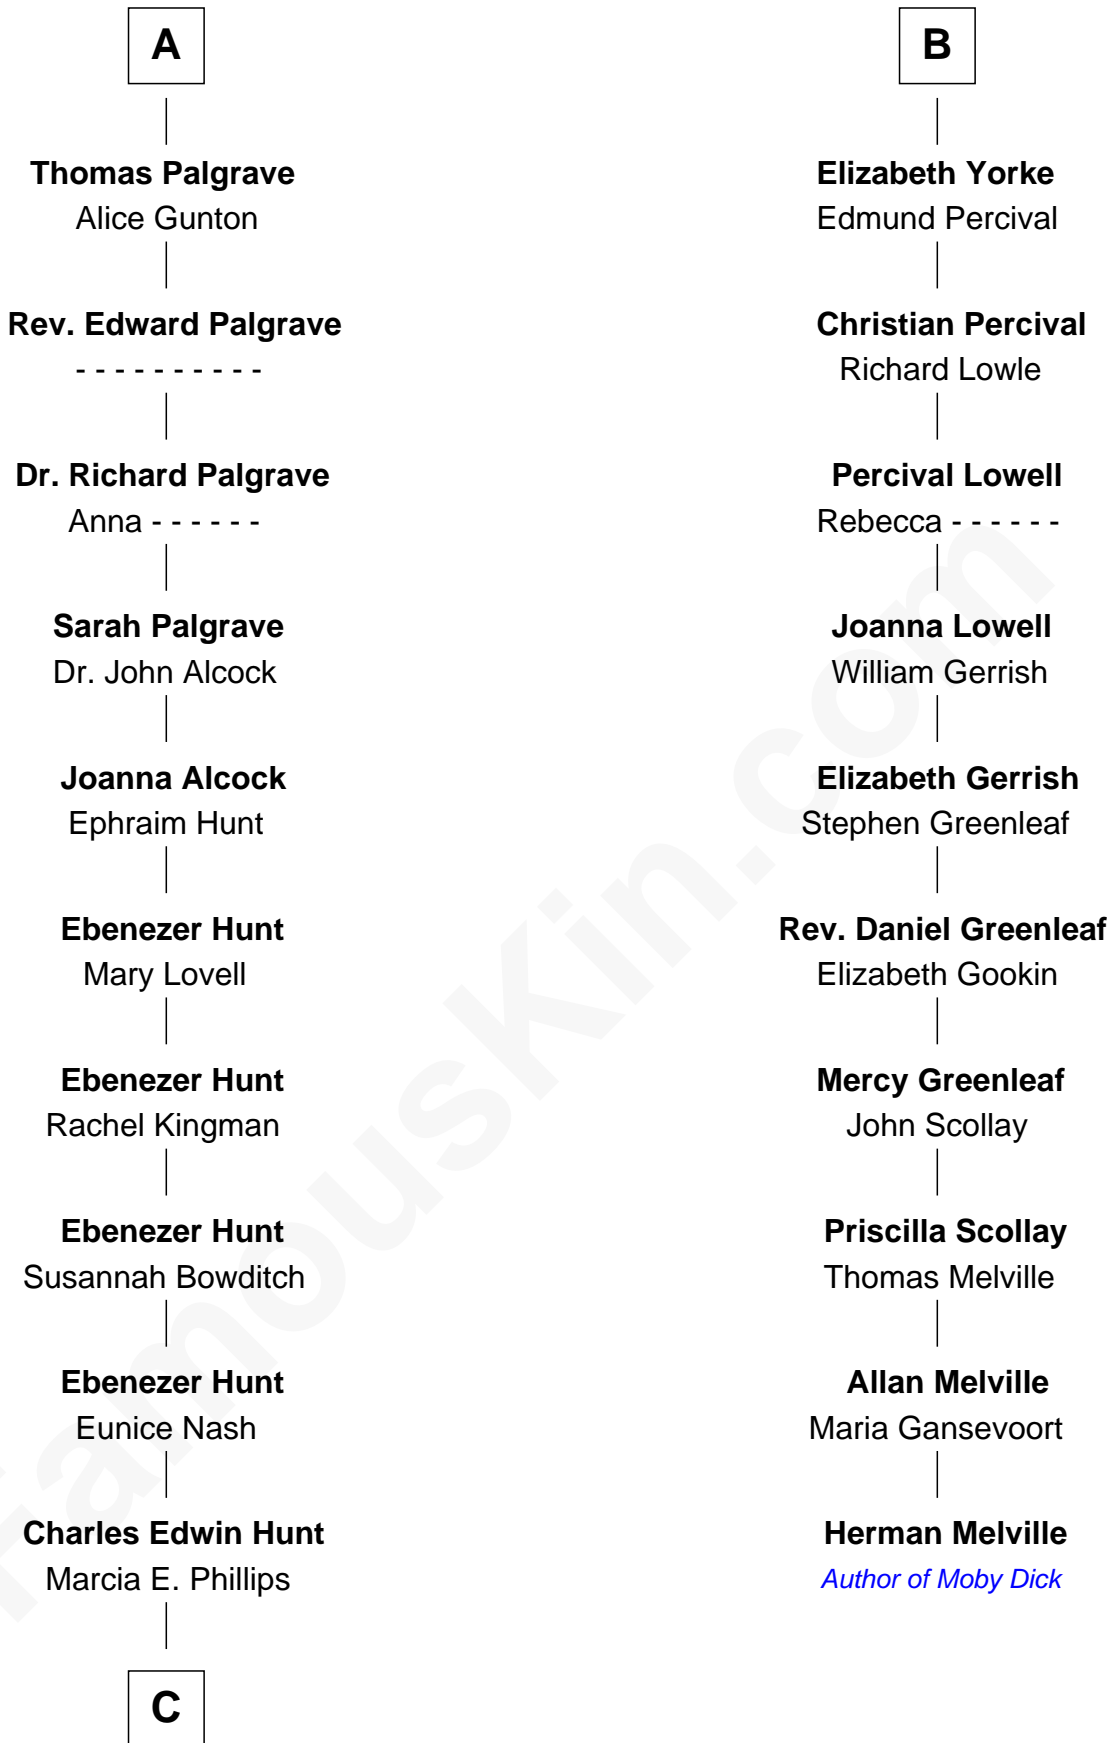

# FamousKin.com Relationship Chart of

**Linda Hunt**

*TV and Movie Actress*

16th cousin 4 times removed of

**Herman Melville**

*Author of Moby Dick*

**Humphrey de Bohun**

Elizabeth Plantagenet

**Sir William de Bohun**  
Elizabeth de Badlesmere

**Elizabeth de Bohun**  
Sir Richard Fitzalan

**Elizabeth Fitzalan**  
Sir Robert Goushill

**Elizabeth Goushill**  
Sir Robert Wingfield

**Elizabeth Wingfield**  
Sir William Brandon

**Eleanor Brandon**  
John Glemham

**Anne Glemham**  
Henry Palgrave

**A**

**Margaret de Bohun**  
Sir Hugh de Courtnay

**Elizabeth de Courtnay**  
Sir Andrew Luttrell

**Sir Hugh Luttrell**  
Catherine de Beaumont

**Sir John Luttrell**  
Margaret Touchet

**Sir James Luttrell**  
Elizabeth Courtnay

**Sir Hugh Luttrell**  
Margaret Hill

**Eleanor Luttrell**  
Roger Yorke

**B**

**C**

—  
**Charles Phillips Hunt**

Ella Maria Read