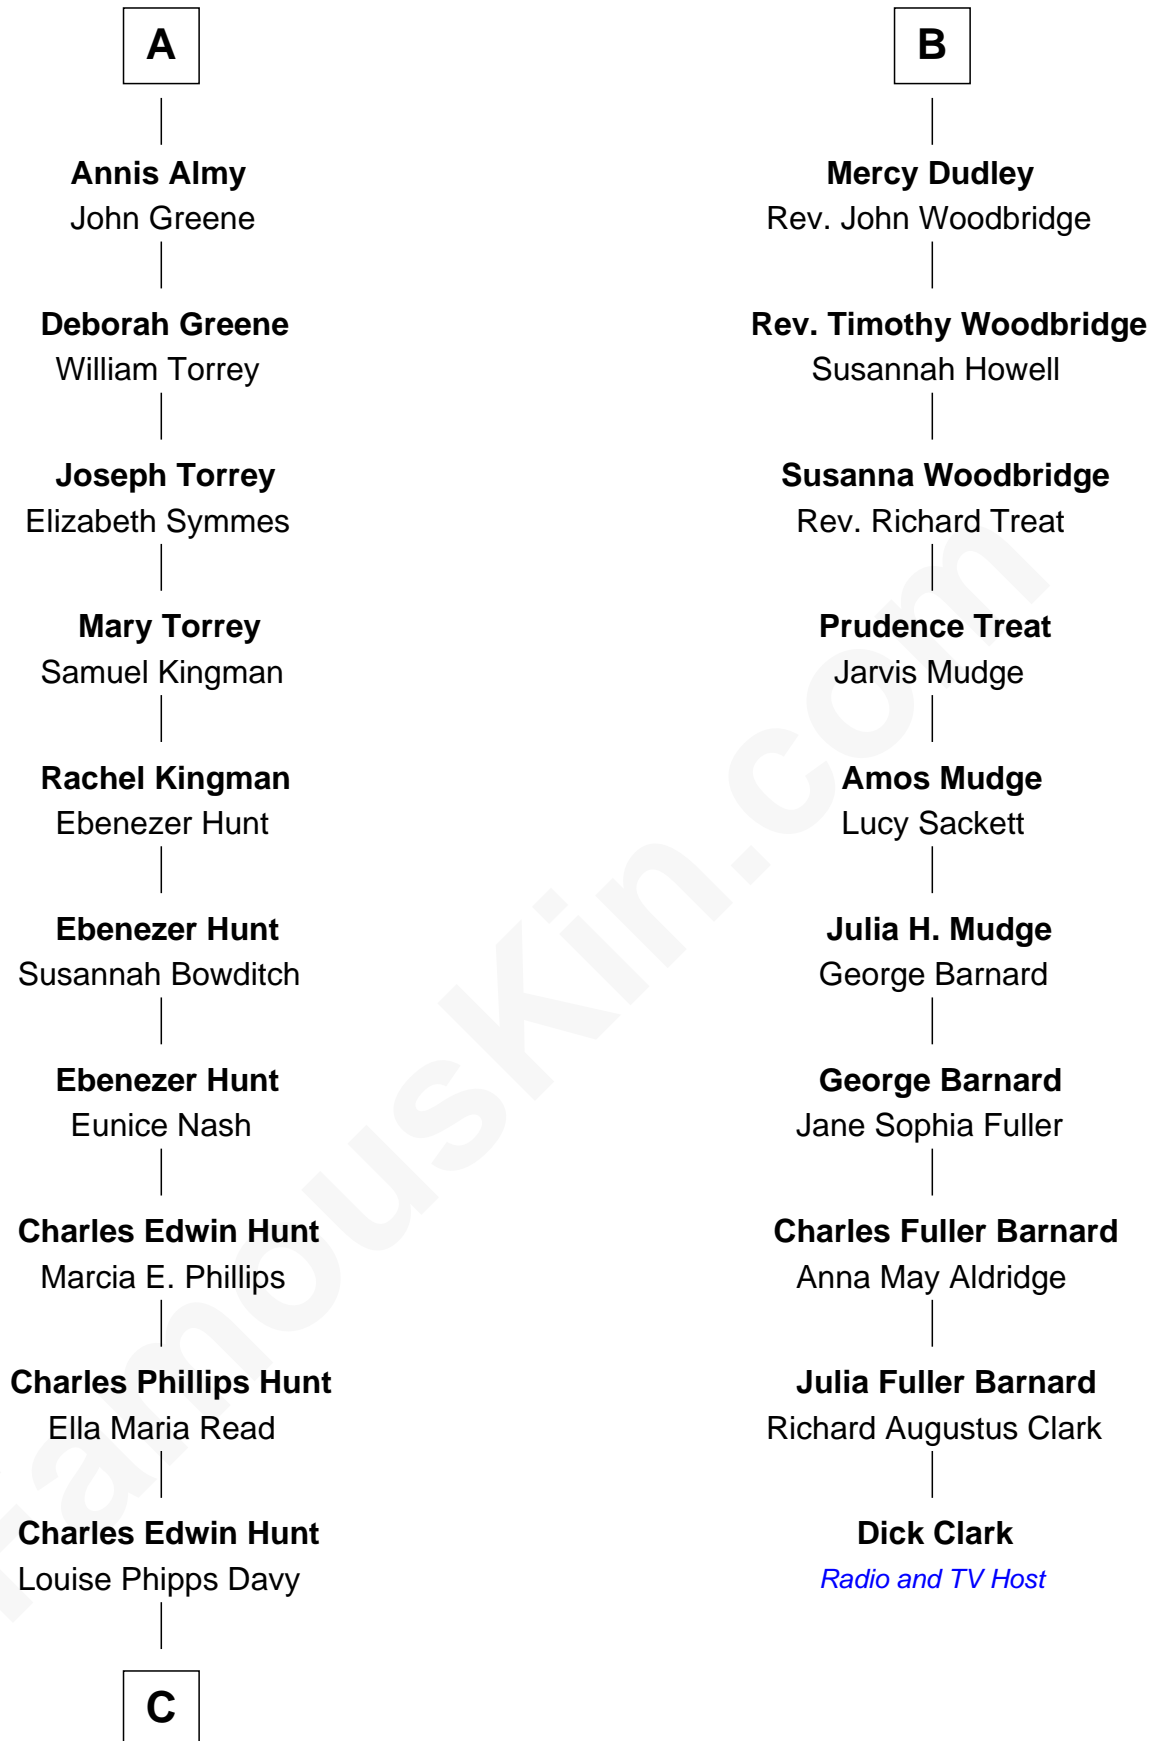

FamousKin.com Relationship Chart of

Linda Hunt

TV and Movie Actress

16th cousin 2 times removed of

Dick Clark

Radio and TV Host

Richard Woodville

Joan Bedlisgate

C

—
Raymond Davy Hunt

Elsie R. Doying

—
Linda Hunt

TV and Movie Actress

FamousKin.com