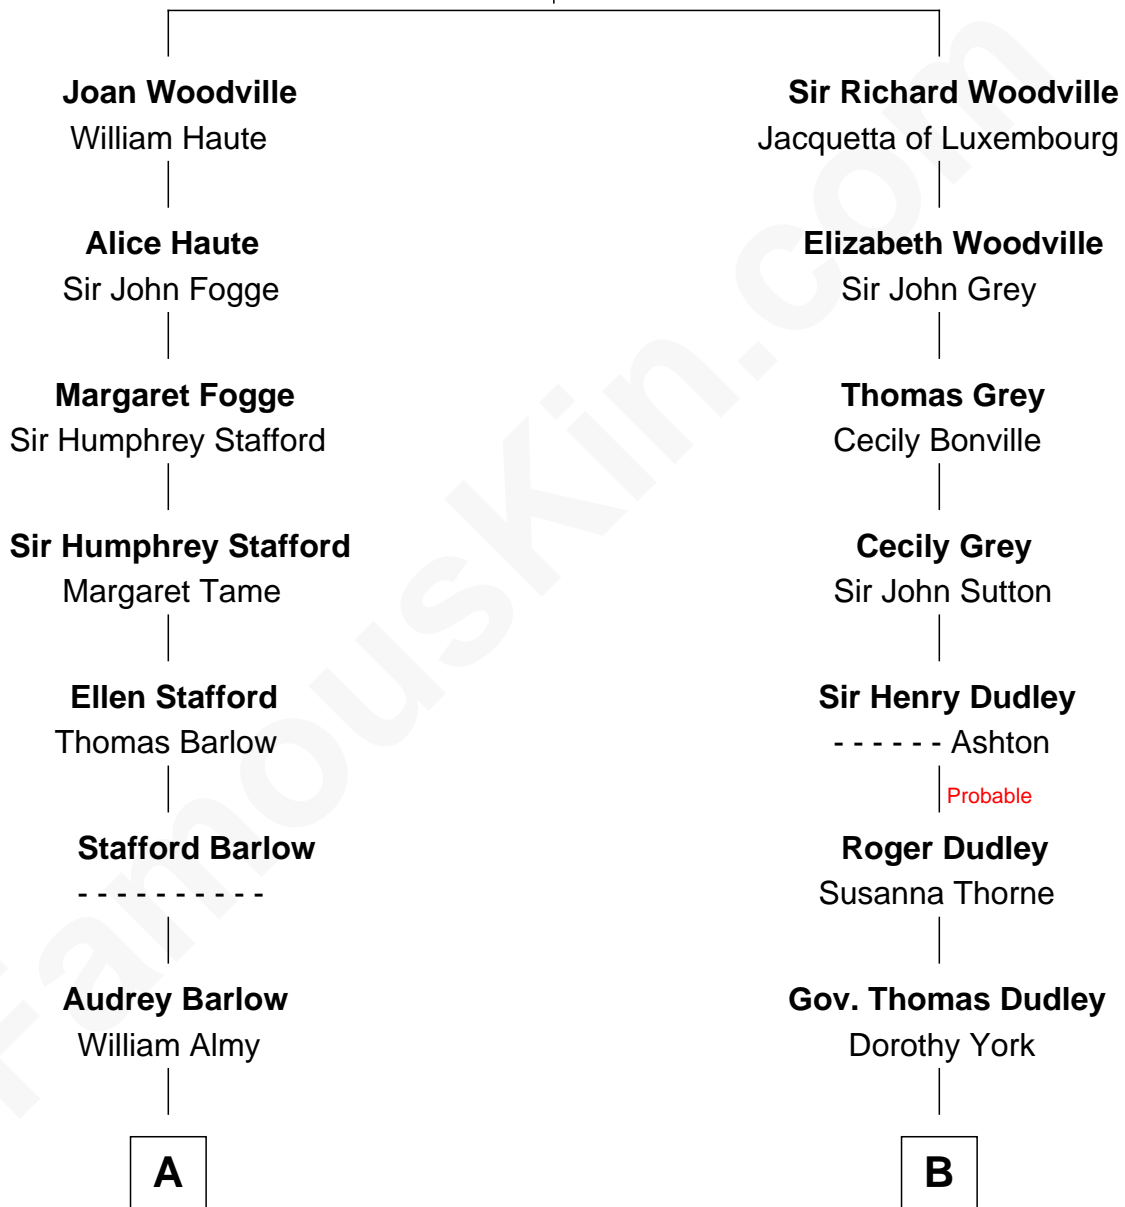

FamousKin.com Relationship Chart of

Linda Hunt

TV and Movie Actress

16th cousin 2 times removed of

Dick Clark

Radio and TV Host

Richard Woodville

Joan Bedlisgate

C

—
Raymond Davy Hunt

Elsie R. Doying

—
Linda Hunt

TV and Movie Actress

FamousKin.com