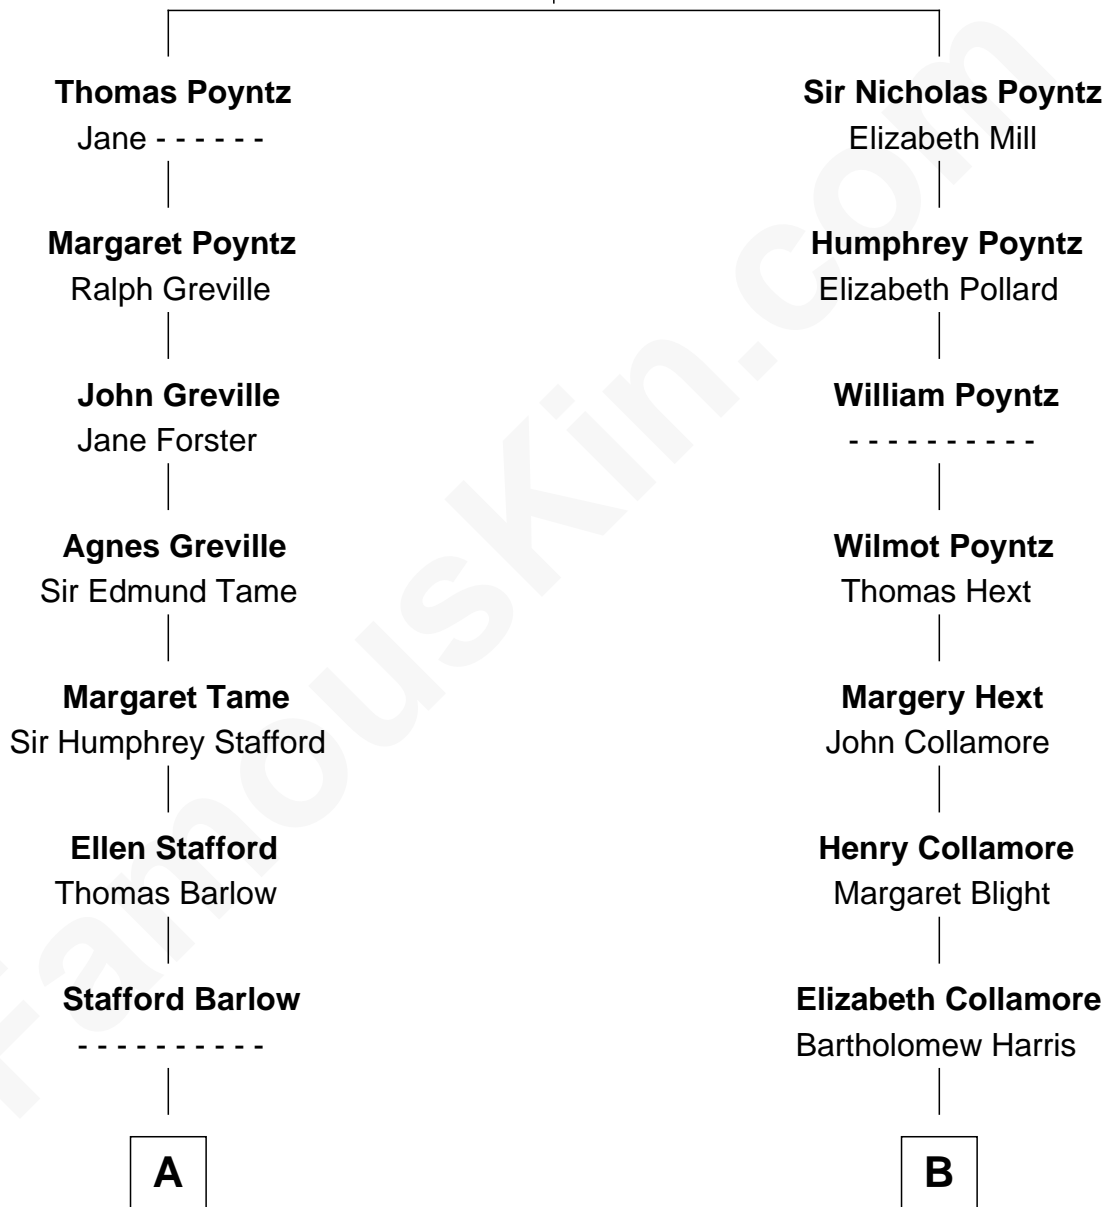

FamousKin.com Relationship Chart of

Linda Hunt

TV and Movie Actress

18th cousin 1 time removed of

Elisabeth Shue

TV and Movie Actress

Robert Poyntz
Katherine FitzNichol

C

Charles Edwin Hunt

Louise Phipps Davy

Raymond Davy Hunt

Elsie R. Doying

Linda Hunt

TV and Movie Actress

D

Anne Brewster Wells