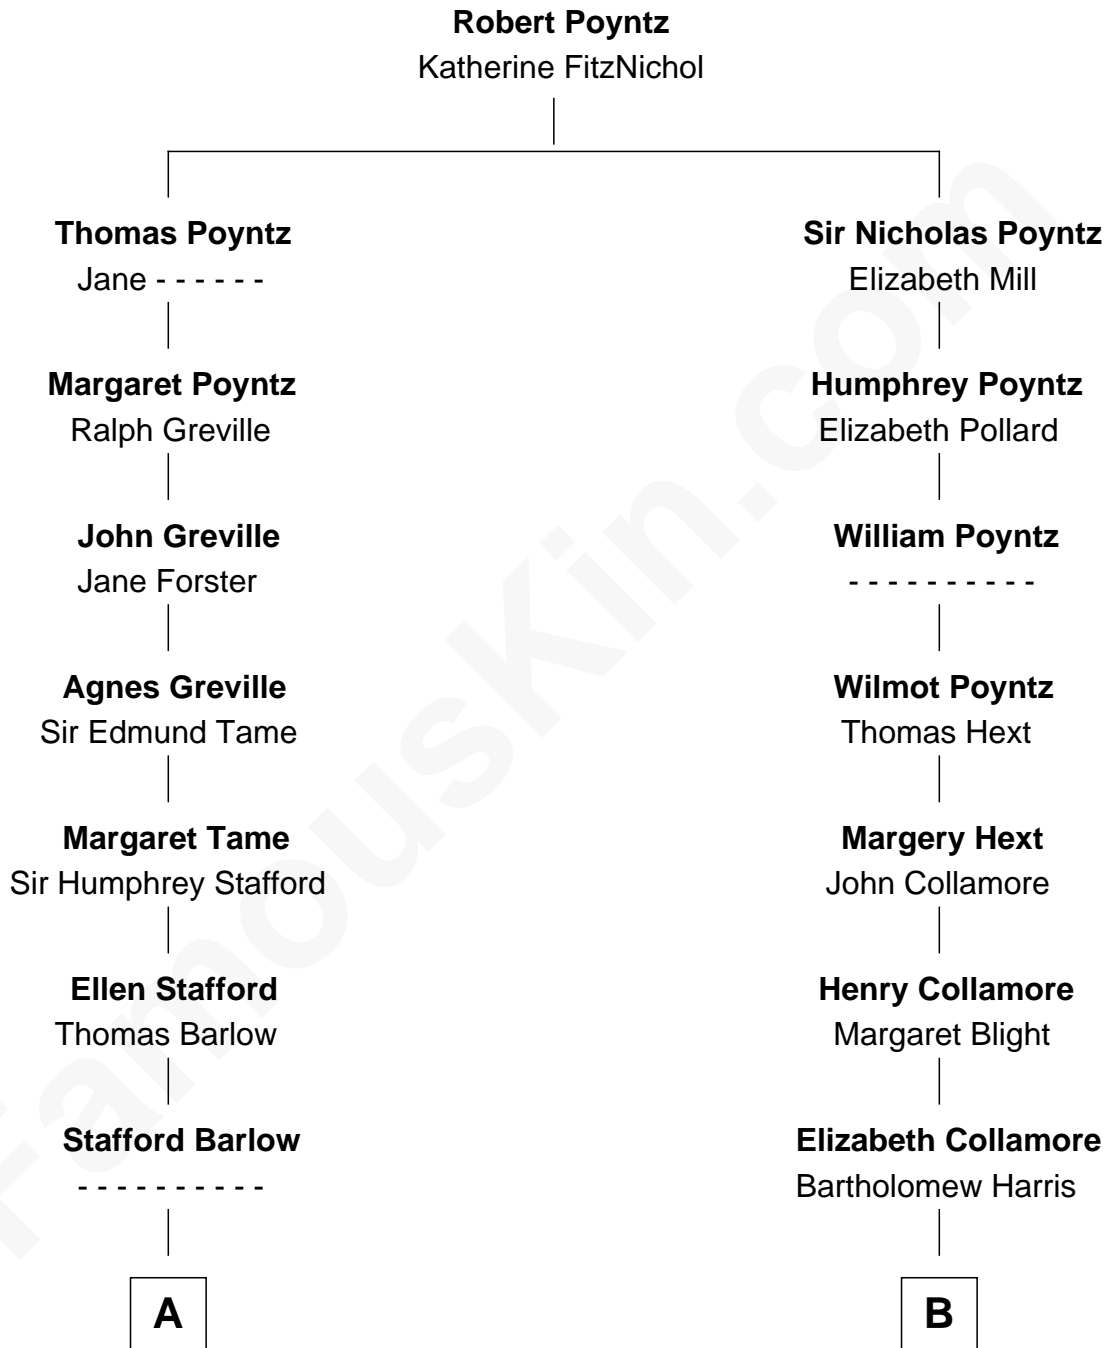

# FamousKin.com Relationship Chart of

**Linda Hunt**

*TV and Movie Actress*

18th cousin 1 time removed of

**Andrew Shue**

*TV Actor*

FamousKin.com