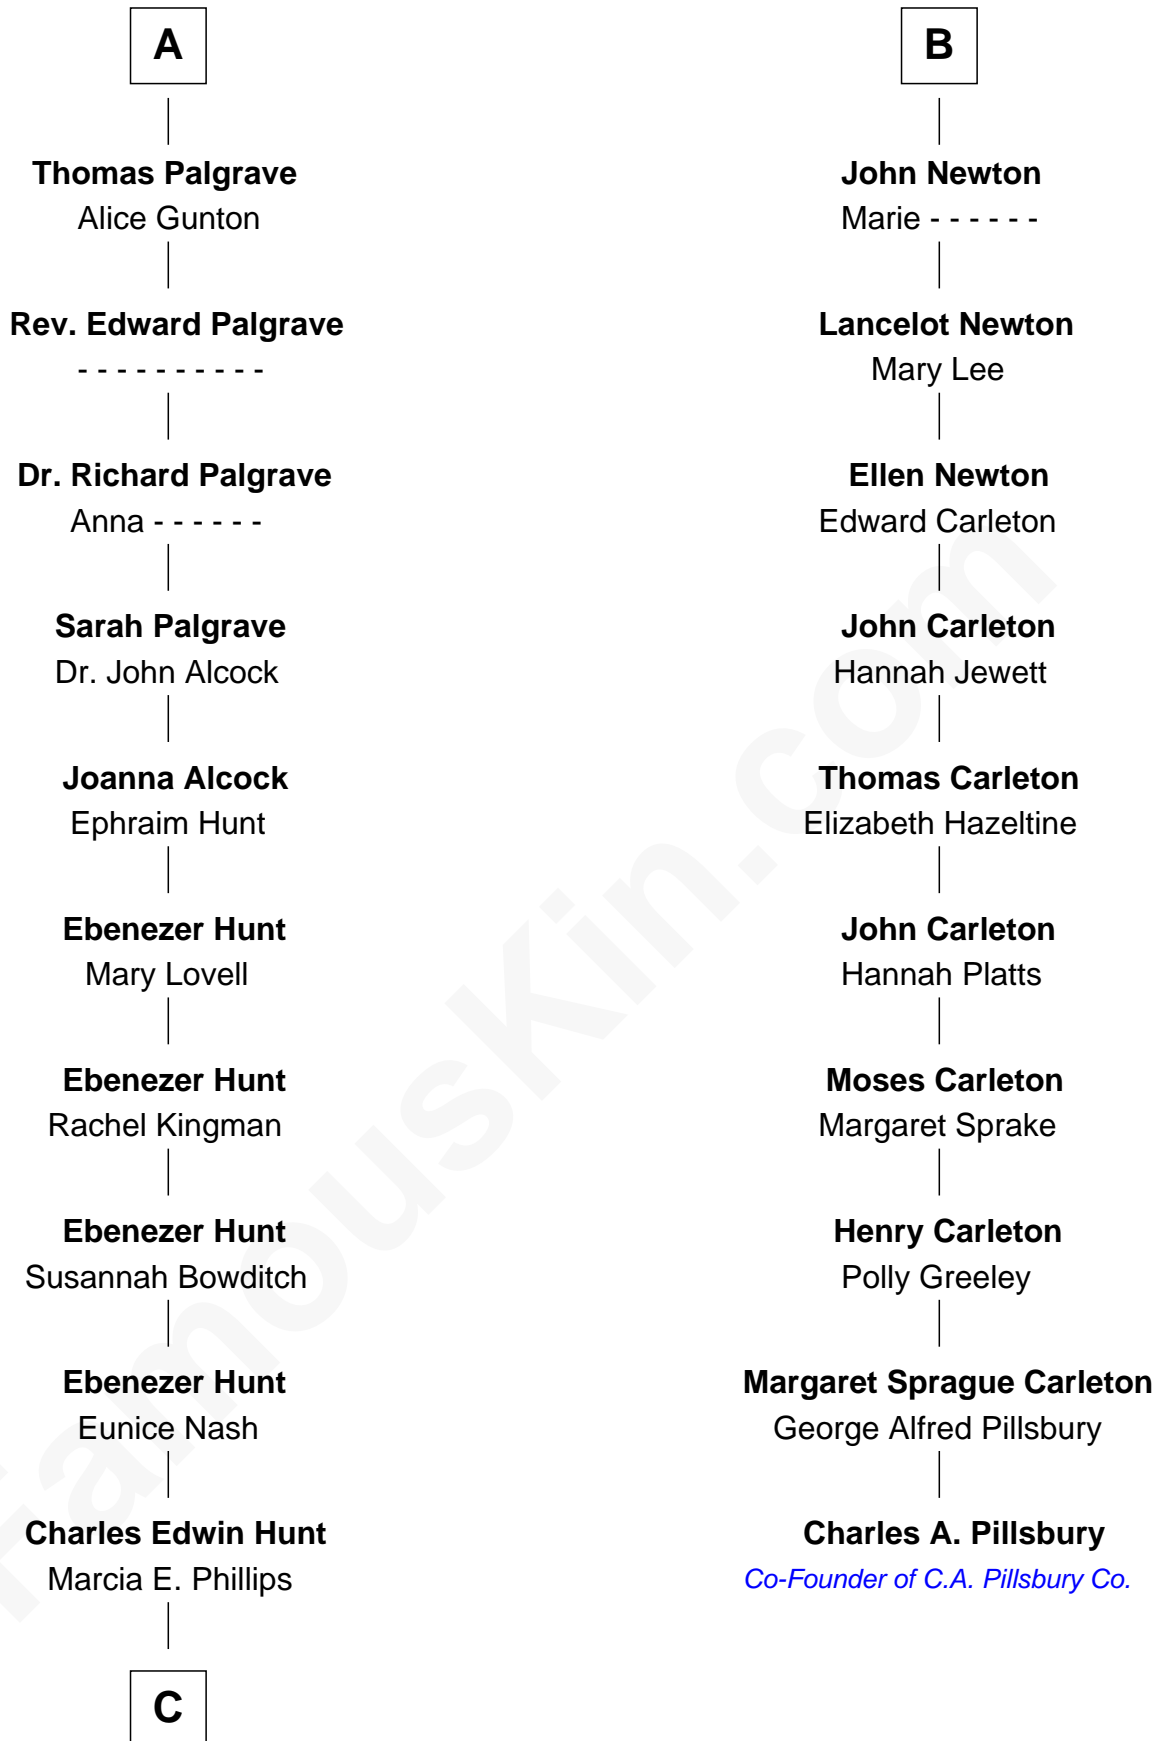

FamousKin.com Relationship Chart of

Linda Hunt

TV and Movie Actress

16th cousin 4 times removed of

Charles A. Pillsbury

Co-Founder of C.A. Pillsbury Co.

Edmund Fitzalan

Alice de Warenne

Richard Fitzalan
Eleanor Plantagenet

Sir Richard Fitzalan
Elizabeth de Bohun

Elizabeth Fitzalan
Sir Robert Goushill

Elizabeth Goushill
Sir Robert Wingfield

Elizabeth Wingfield
Sir William Brandon

Eleanor Brandon
John Glemham

Anne Glemham
Henry Palgrave

A

Aline Fitzalan

Sir Roger le Strange

Lucy le Strange
Sir William Willoughby

Margery Willoughby
Sir William FitzHugh

Lora FitzHugh
Sir John Constable

Isabel Constable
Stephen de Thorpe

Margaret Thorpe
John Newton

John Newton
Margaret Grimston

B

C

—
Charles Phillips Hunt

Ella Maria Read

—
Charles Edwin Hunt

Louise Phipps Davy