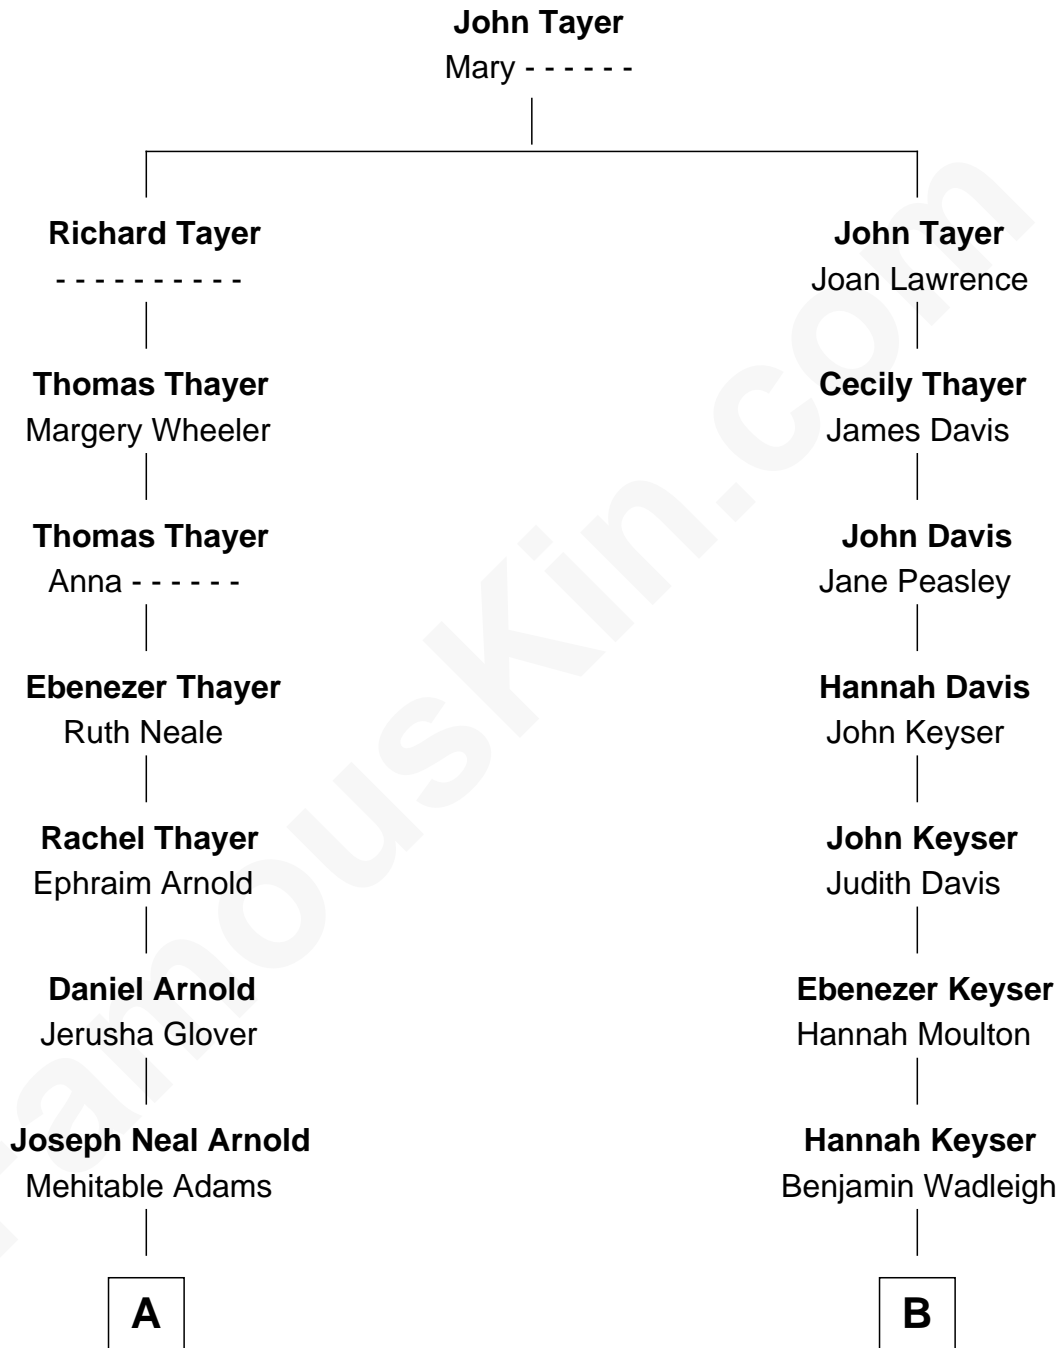

# FamousKin.com Relationship Chart of

**Linda Hunt**

*TV and Movie Actress*

9th cousin 3 times removed of

**Charles A. Pillsbury**

*Co-Founder of C.A. Pillsbury Co.*

**A**

**Mehitable Arnold**  
Dr. Thomas Phipps

**Frances R. Phipps**  
James W. Barter

**Helen F. Barter**  
Manning Charles Davy

**Louise Phipps Davy**  
Charles Edwin Hunt

**Raymond Davy Hunt**  
Elsie R. Doying

**Linda Hunt**  
*TV and Movie Actress*

**B**

**Susanna Wadleigh**  
John Pillsbury

**George Alfred Pillsbury**  
Margaret Sprague Carleton

**Charles A. Pillsbury**  
*Co-Founder of C.A. Pillsbury Co.*