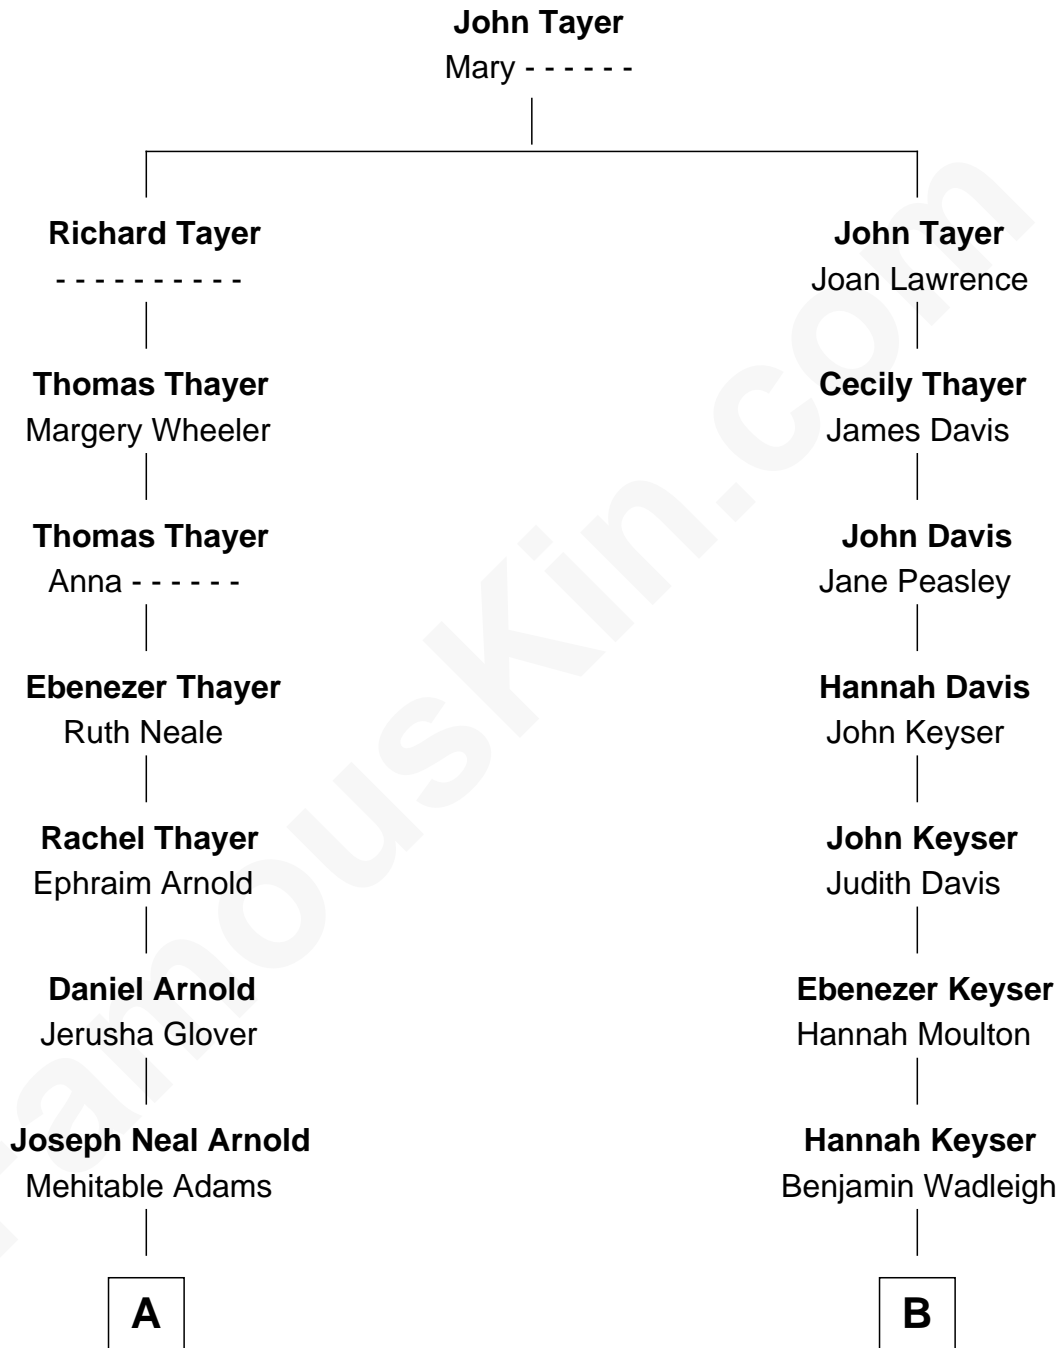

FamousKin.com Relationship Chart of

Linda Hunt

TV and Movie Actress

8th cousin 4 times removed of

John Sargent Pillsbury

Co-Founder of C.A. Pillsbury Co.

A

Mehitable Arnold
Dr. Thomas Phipps

Frances R. Phipps
James W. Barter

Helen F. Barter
Manning Charles Davy

Louise Phipps Davy
Charles Edwin Hunt

Raymond Davy Hunt
Elsie R. Doying

Linda Hunt
TV and Movie Actress

B

Susanna Wadleigh
John Pillsbury