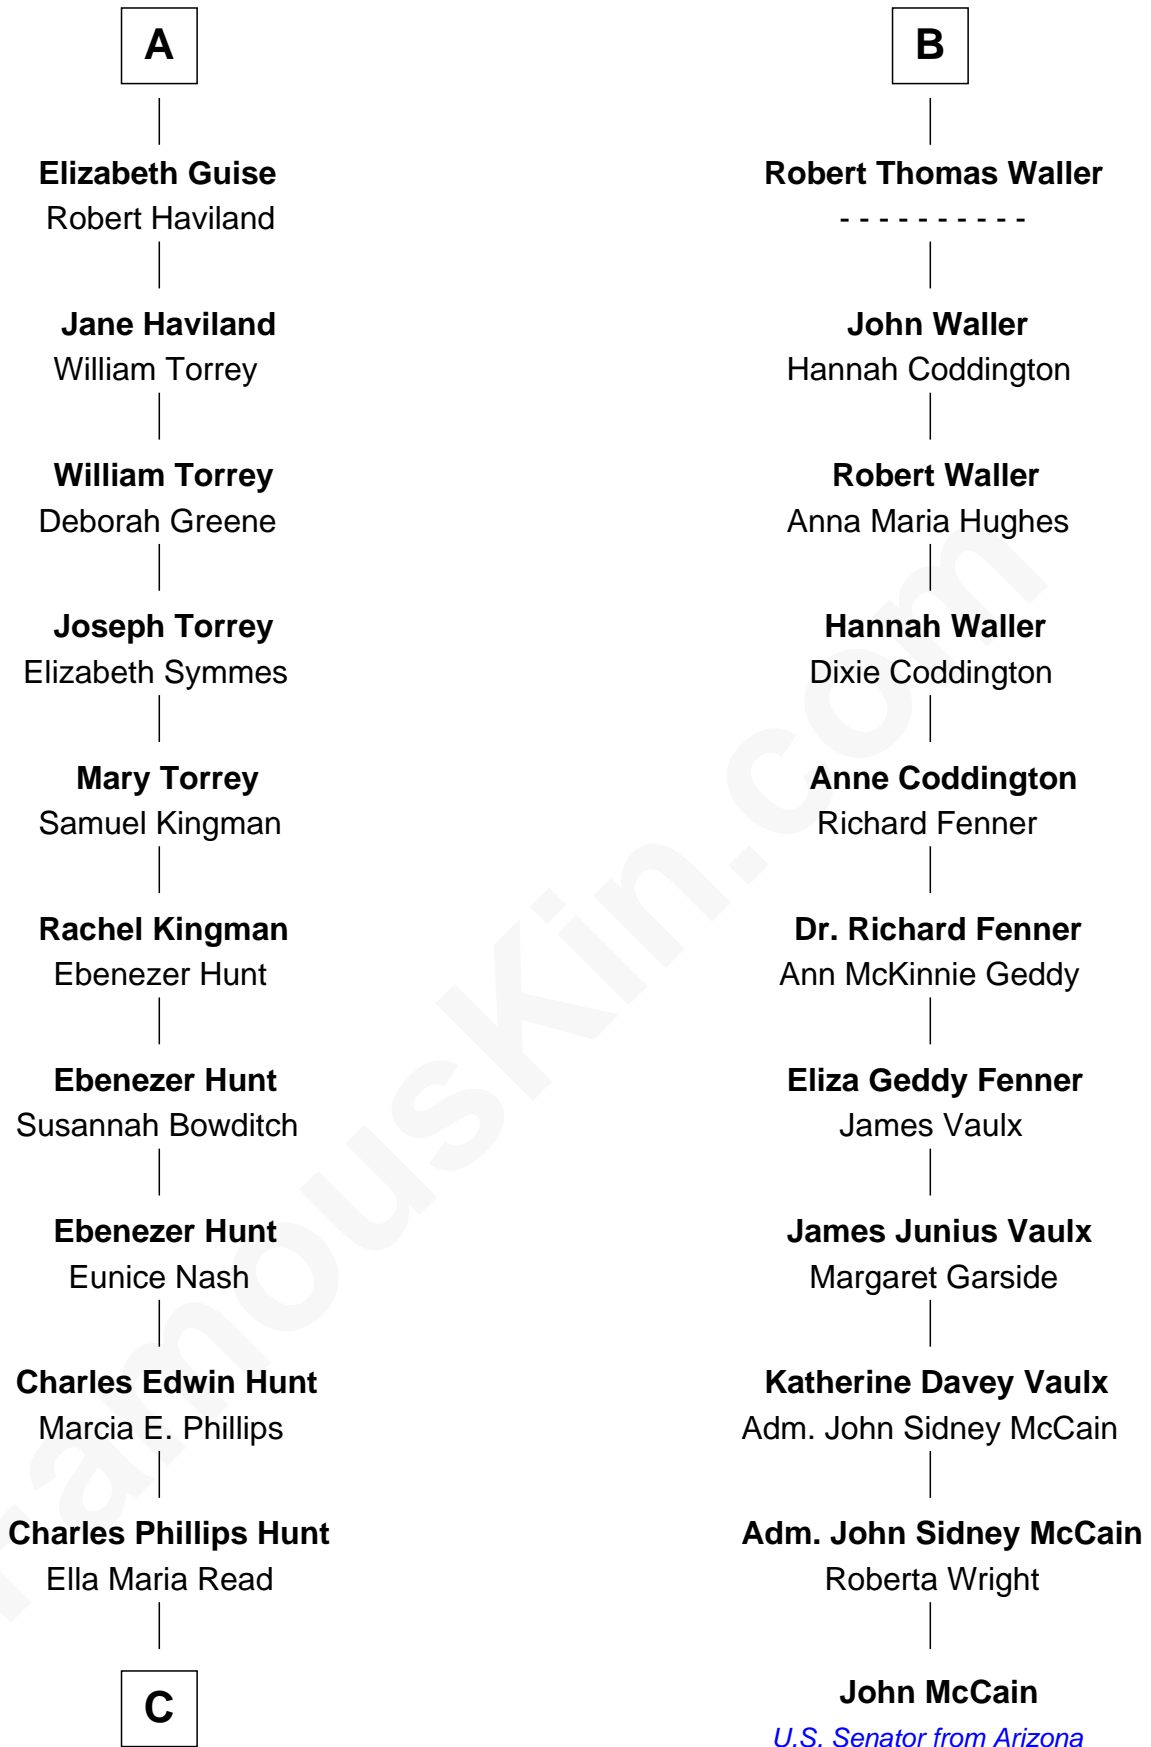

# FamousKin.com Relationship Chart of

**Linda Hunt**

*TV and Movie Actress*

17th cousin 2 times removed of

**John McCain**

*U.S. Senator from Arizona*

**Sir Henry de Ferrers**

Joan de Poynings

**C**

—  
**Charles Edwin Hunt**

Louise Phipps Davy

—  
**Raymond Davy Hunt**

Elsie R. Doying

—  
**Linda Hunt**

*TV and Movie Actress*

FamousKin.com