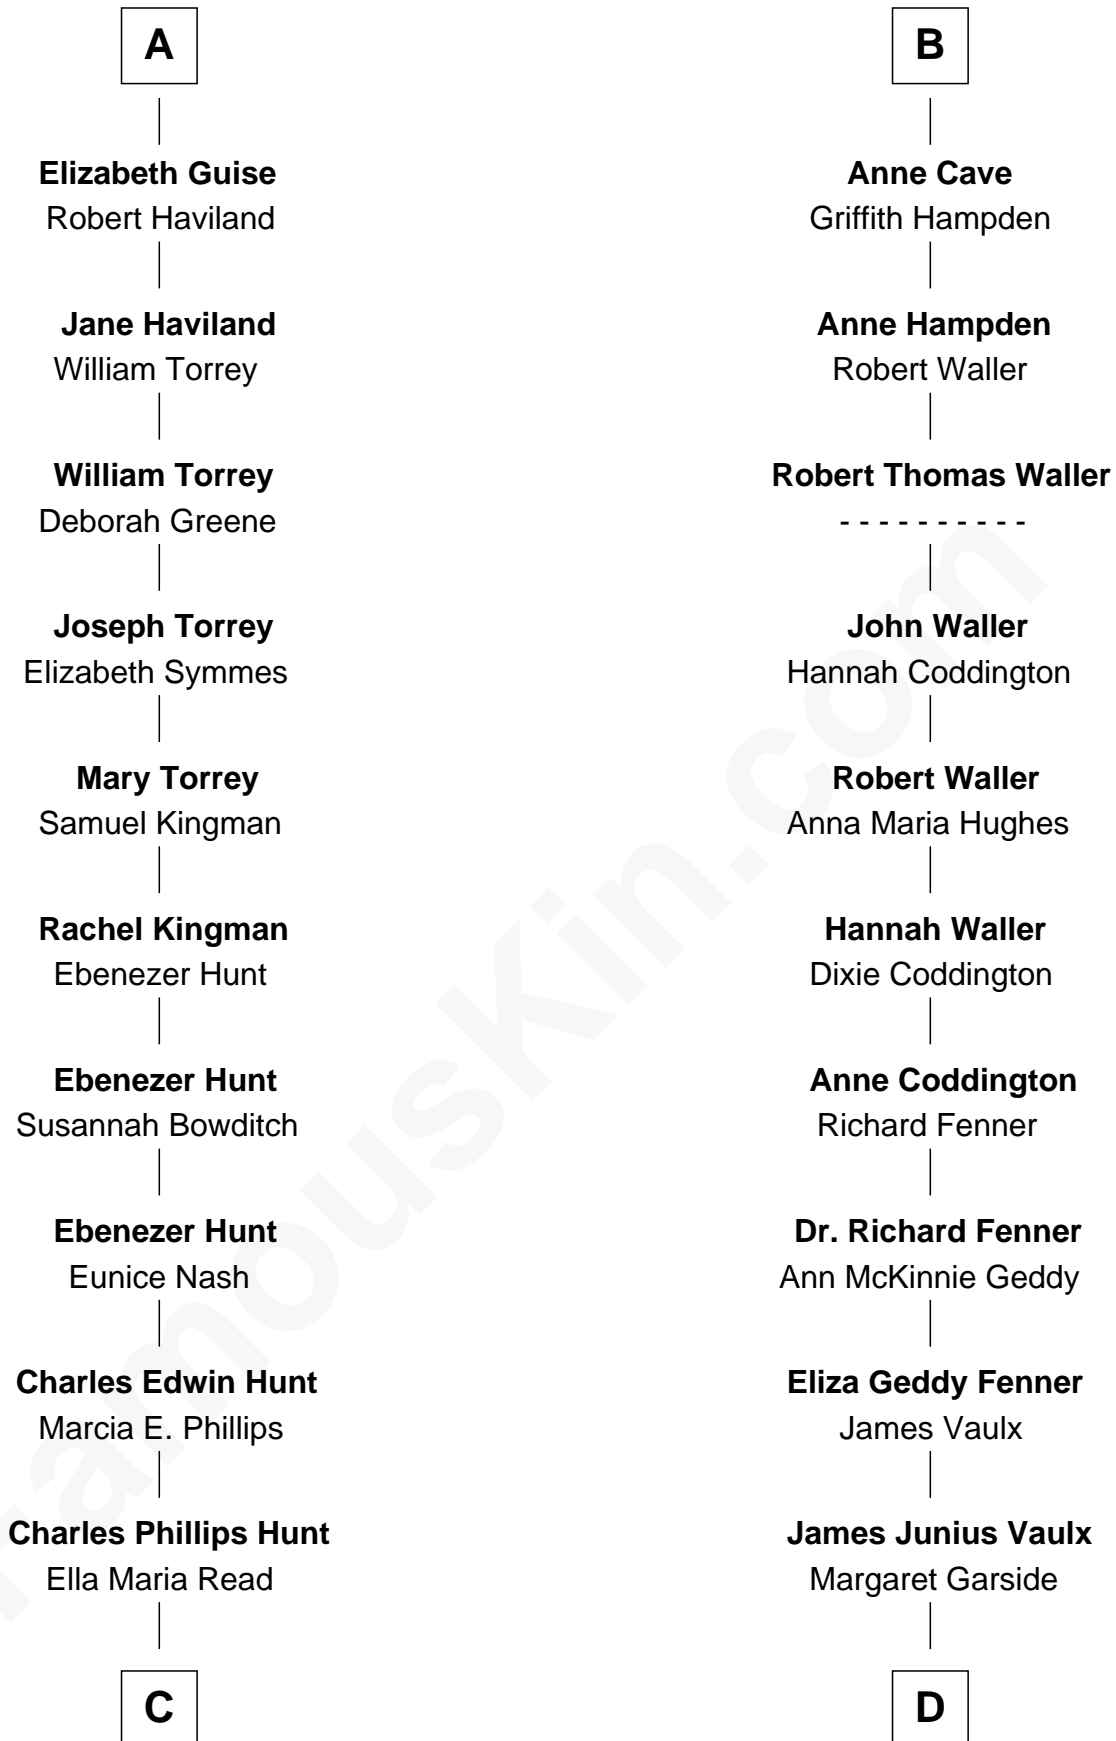

FamousKin.com Relationship Chart of

Linda Hunt

TV and Movie Actress

19th cousin of

John McCain

U.S. Senator from Arizona

C

Charles Edwin Hunt

Adm. John Sidney McCain

Roberta Wright

John McCain

U.S. Senator from Arizona

FamousKin.com