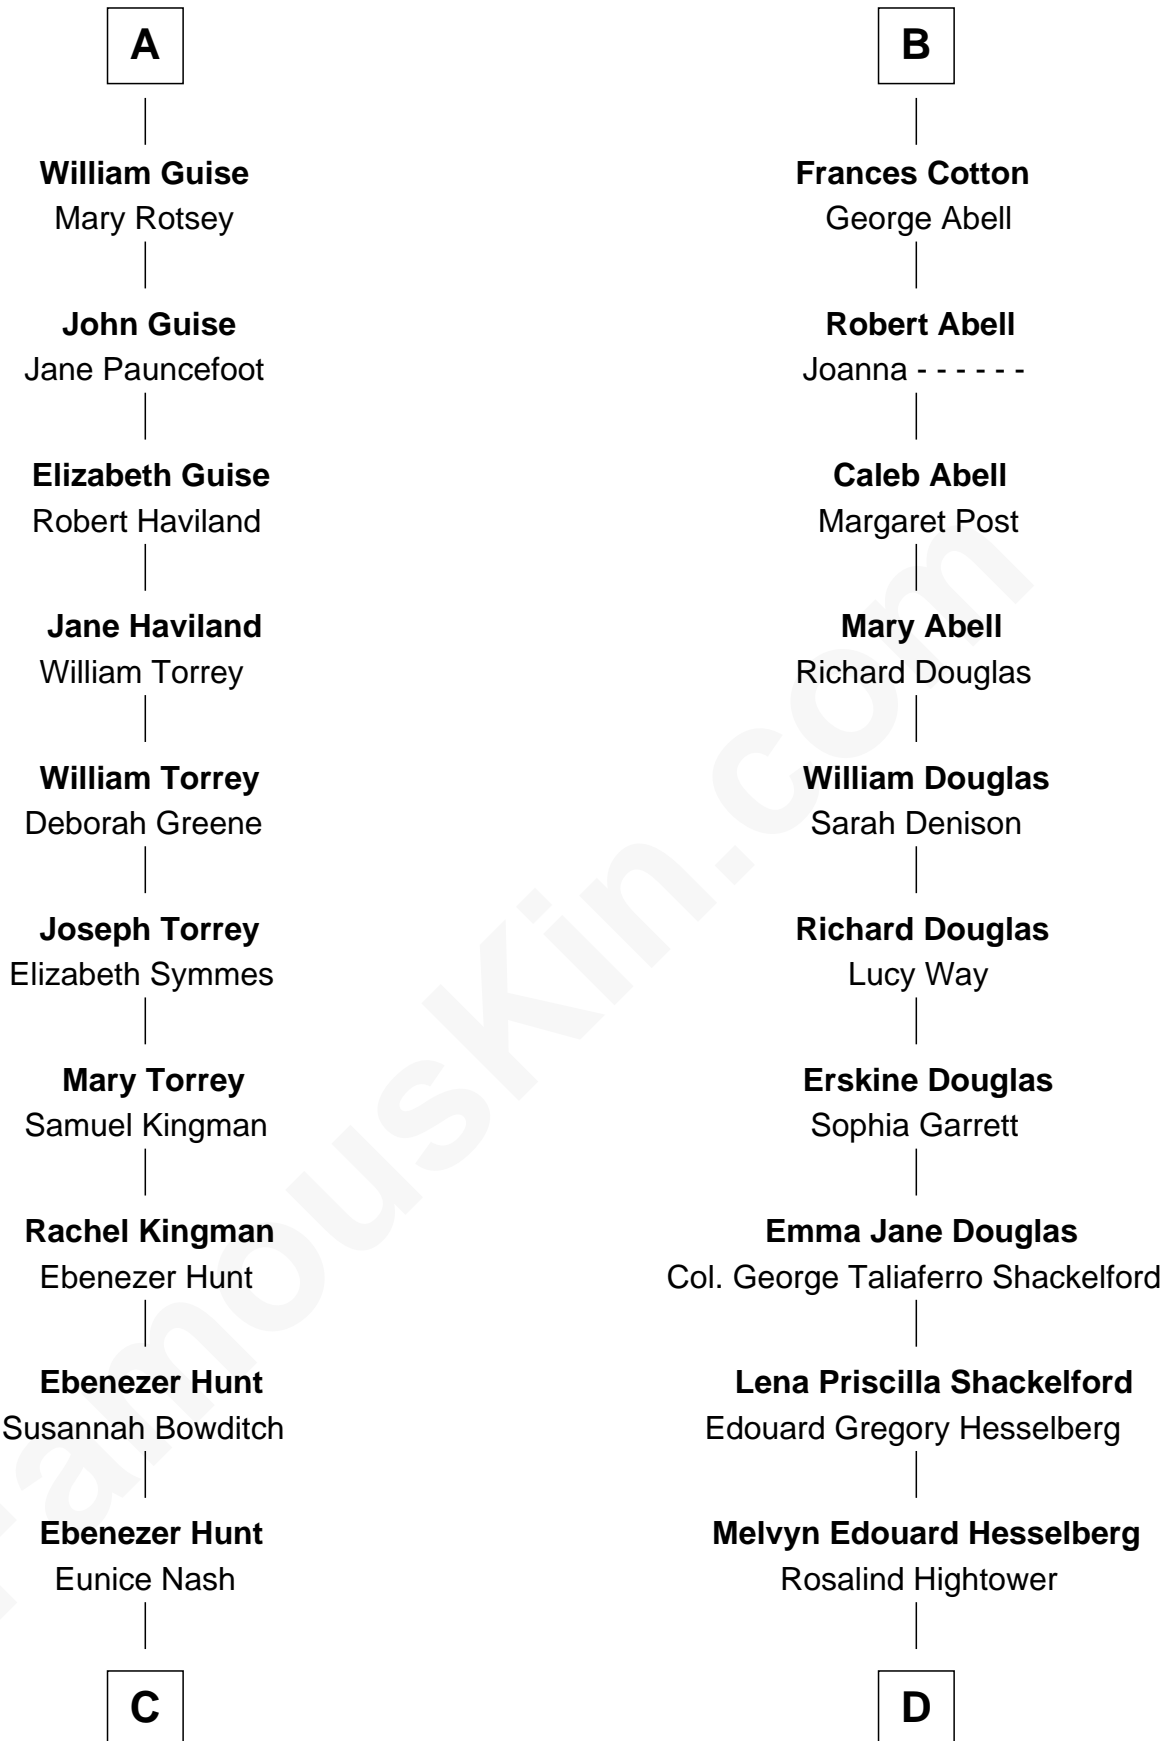

FamousKin.com Relationship Chart of

Linda Hunt

TV and Movie Actress

18th cousin 3 times removed of

Illeana Douglas

TV and Movie Actress

Sir Maurice de Berkeley

Eve la Zouche

Katherine de Clyvedon

Sir John Berkeley

Elizabeth Betteshorne

Elizabeth Berkeley

Sir John Sutton

Jane Sutton

Thomas Mainwaring

Cecily Mainwaring

John Cotton

Sir George Cotton

Mary Onley

Richard Cotton

Mary Mainwaring

B

C

Charles Edwin Hunt

Marcia E. Phillips

Charles Phillips Hunt

Ella Maria Read

Charles Edwin Hunt

Louise Phipps Davy

Raymond Davy Hunt

Elsie R. Doying

Linda Hunt