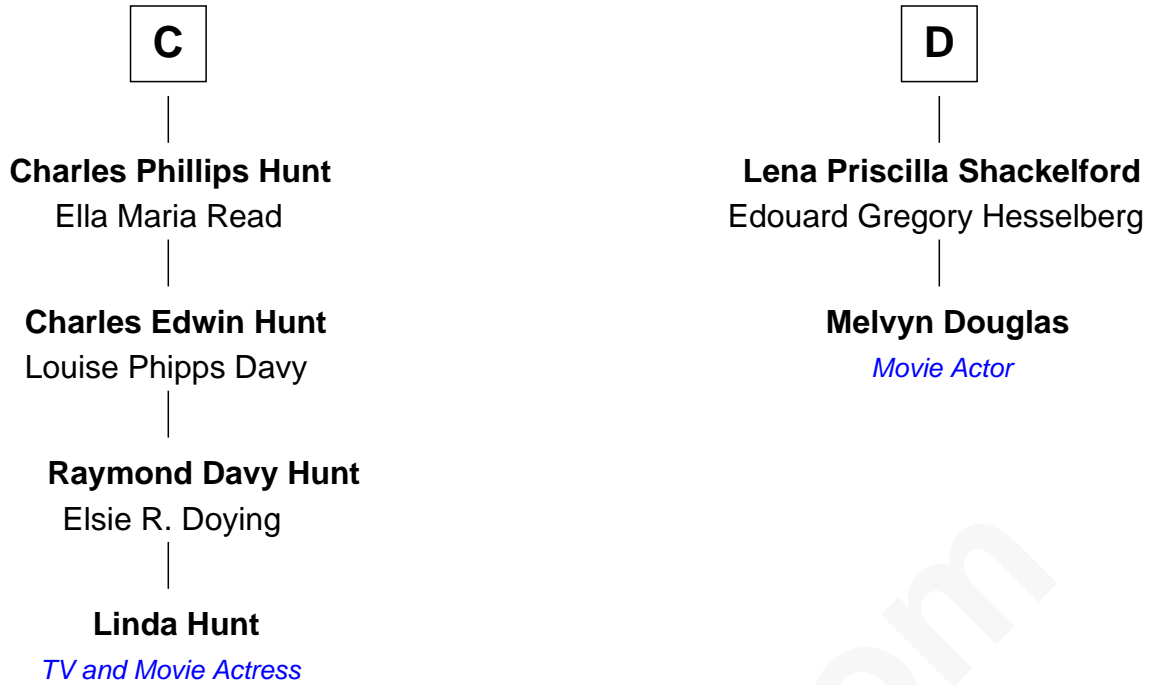

FamousKin.com Relationship Chart of

Linda Hunt

TV and Movie Actress

18th cousin 2 times removed of

Melvyn Douglas

Movie Actor

Sir William de Ros
Margery de Badlesmere

Thomas de Ros
Beatrice de Stafford

Maud de Roos
John de Welles

Anne de Welles
James Butler

James Butler
Joan Beauchamp

Elizabeth Butler
John Talbot

Ann Talbot
Sir Henry Vernon

Elizabeth Vernon
Sir Robert Corbet

Dorothy Corbet
Sir Richard Mainwaring

B

FamousKin.com