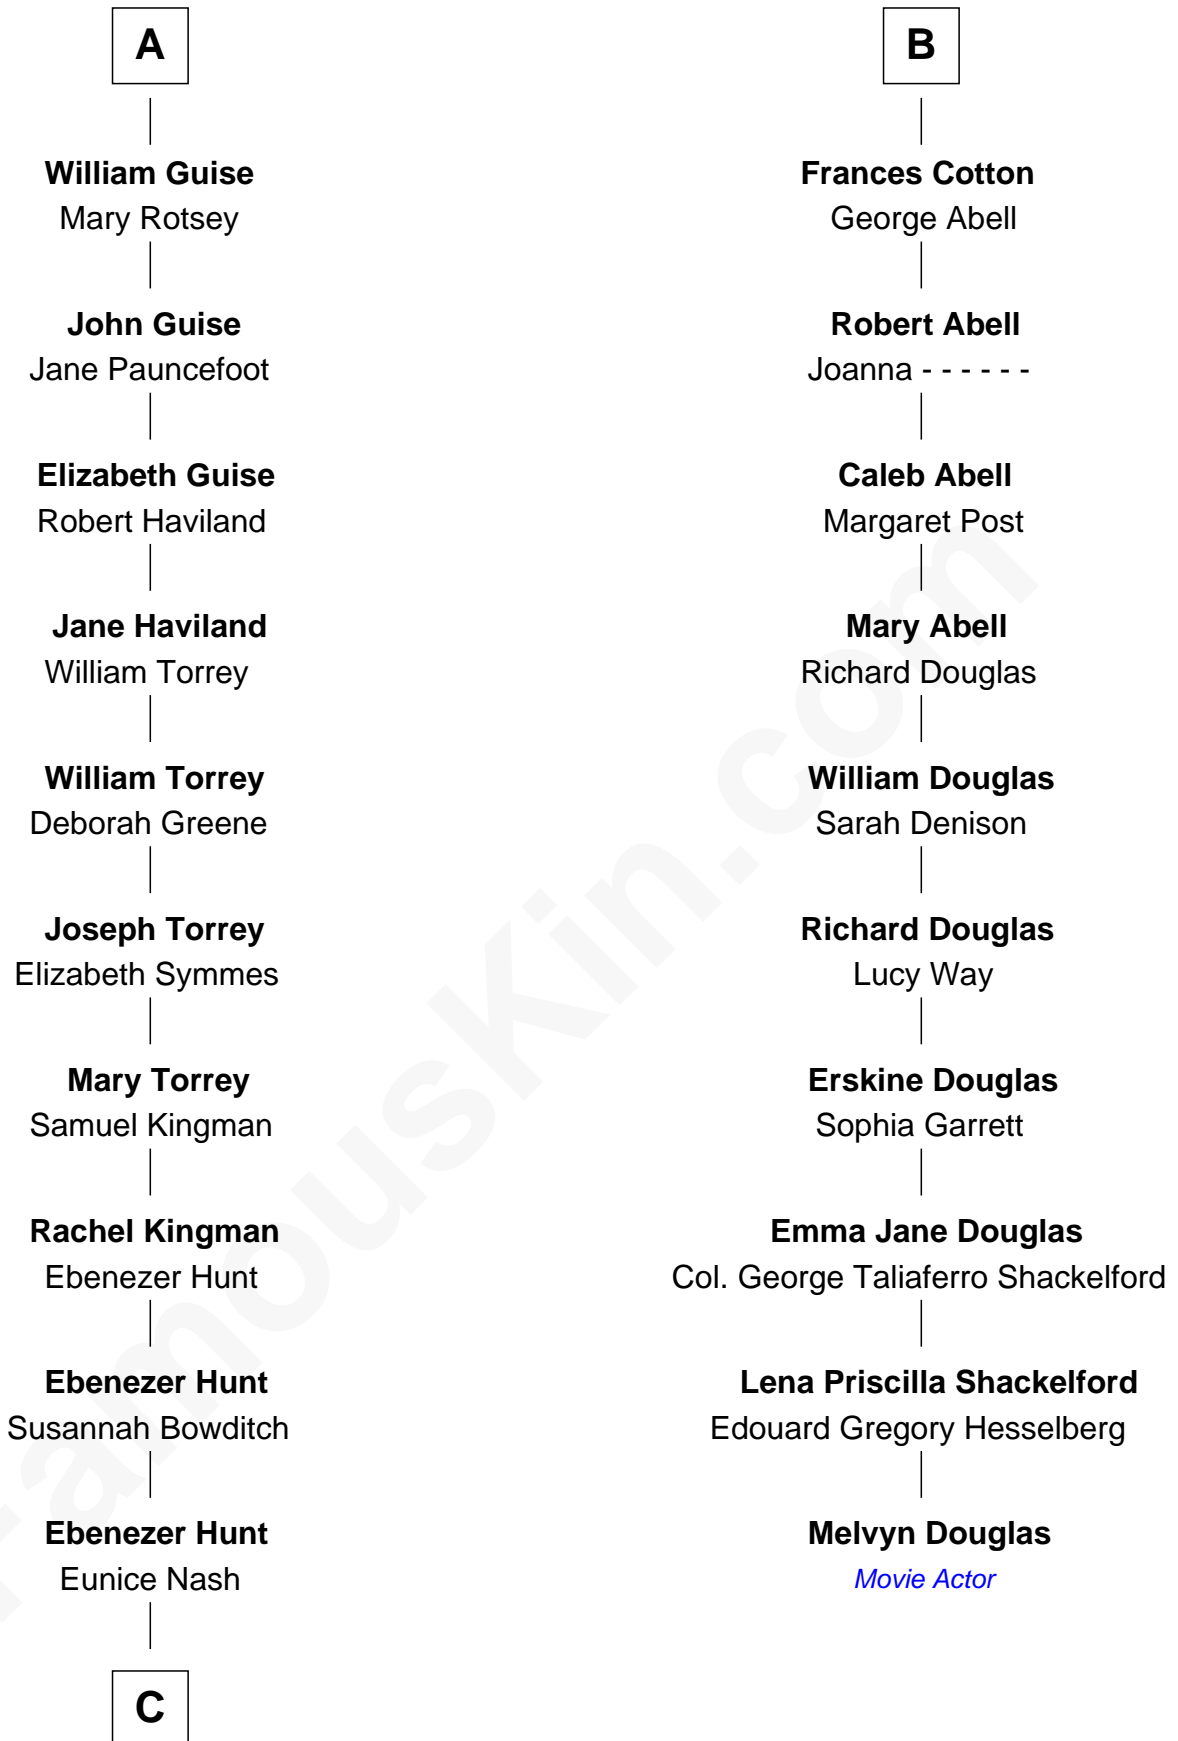

FamousKin.com Relationship Chart of

Linda Hunt

TV and Movie Actress

16th cousin 5 times removed of

Melvyn Douglas

Movie Actor

Sir Maurice de Berkeley

Eve la Zouche

John Cotton

Sir George Cotton

Mary Onley

Richard Cotton

Mary Mainwaring

B

C

Charles Edwin Hunt