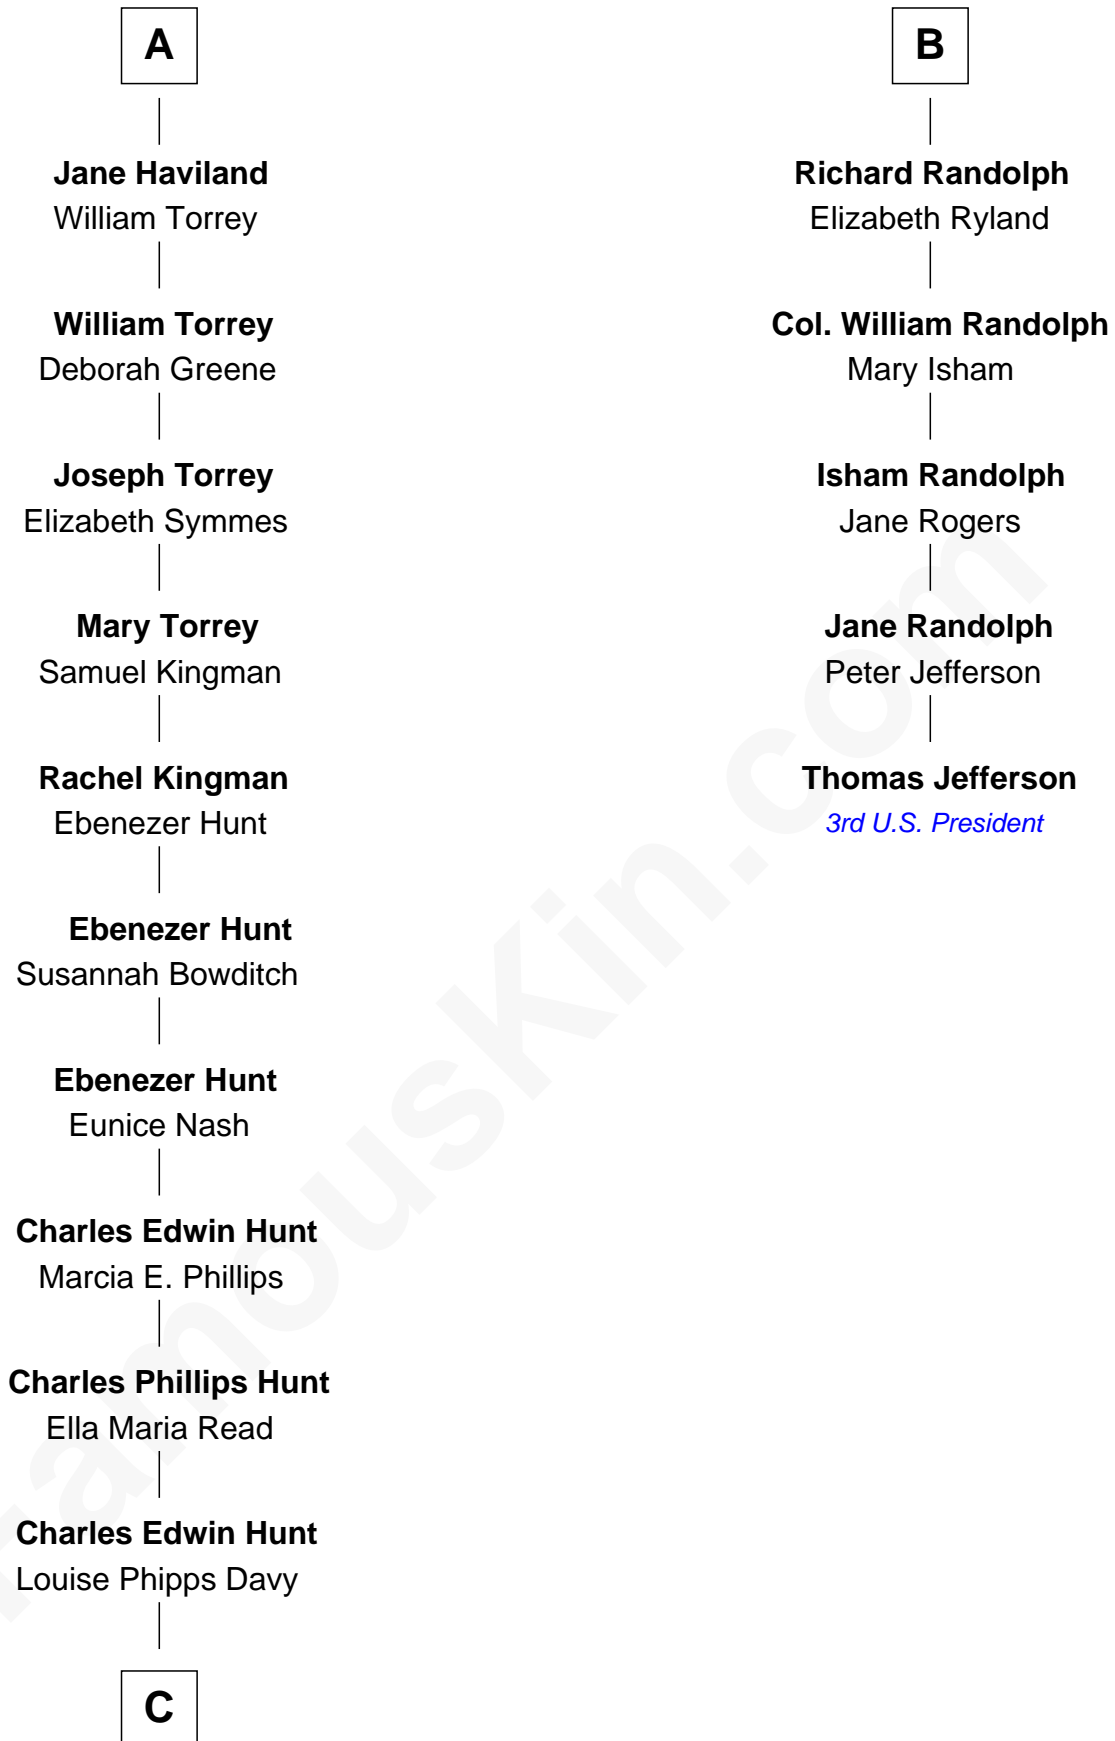

FamousKin.com Relationship Chart of

Linda Hunt

TV and Movie Actress

11th cousin 7 times removed of

Thomas Jefferson

3rd U.S. President and Signer of the Declaration of Independence

Sir Ralph Neville

Joan Beaufort

Eleanor Neville

Sir Henry Percy

Katherine Percy

Sir Edmund Grey

Anne Grey

Sir John Grey

Probable

Tacy Grey

John Guise

William Guise

Mary Rotsey

John Guise

Jane Pouncefoot

Elizabeth Guise

Robert Haviland

A

Anne Tanfield

Clement Vincent

Elizabeth Vincent

Richard Lane

Dorothy Lane

William Randolph

B

FamousKin.com