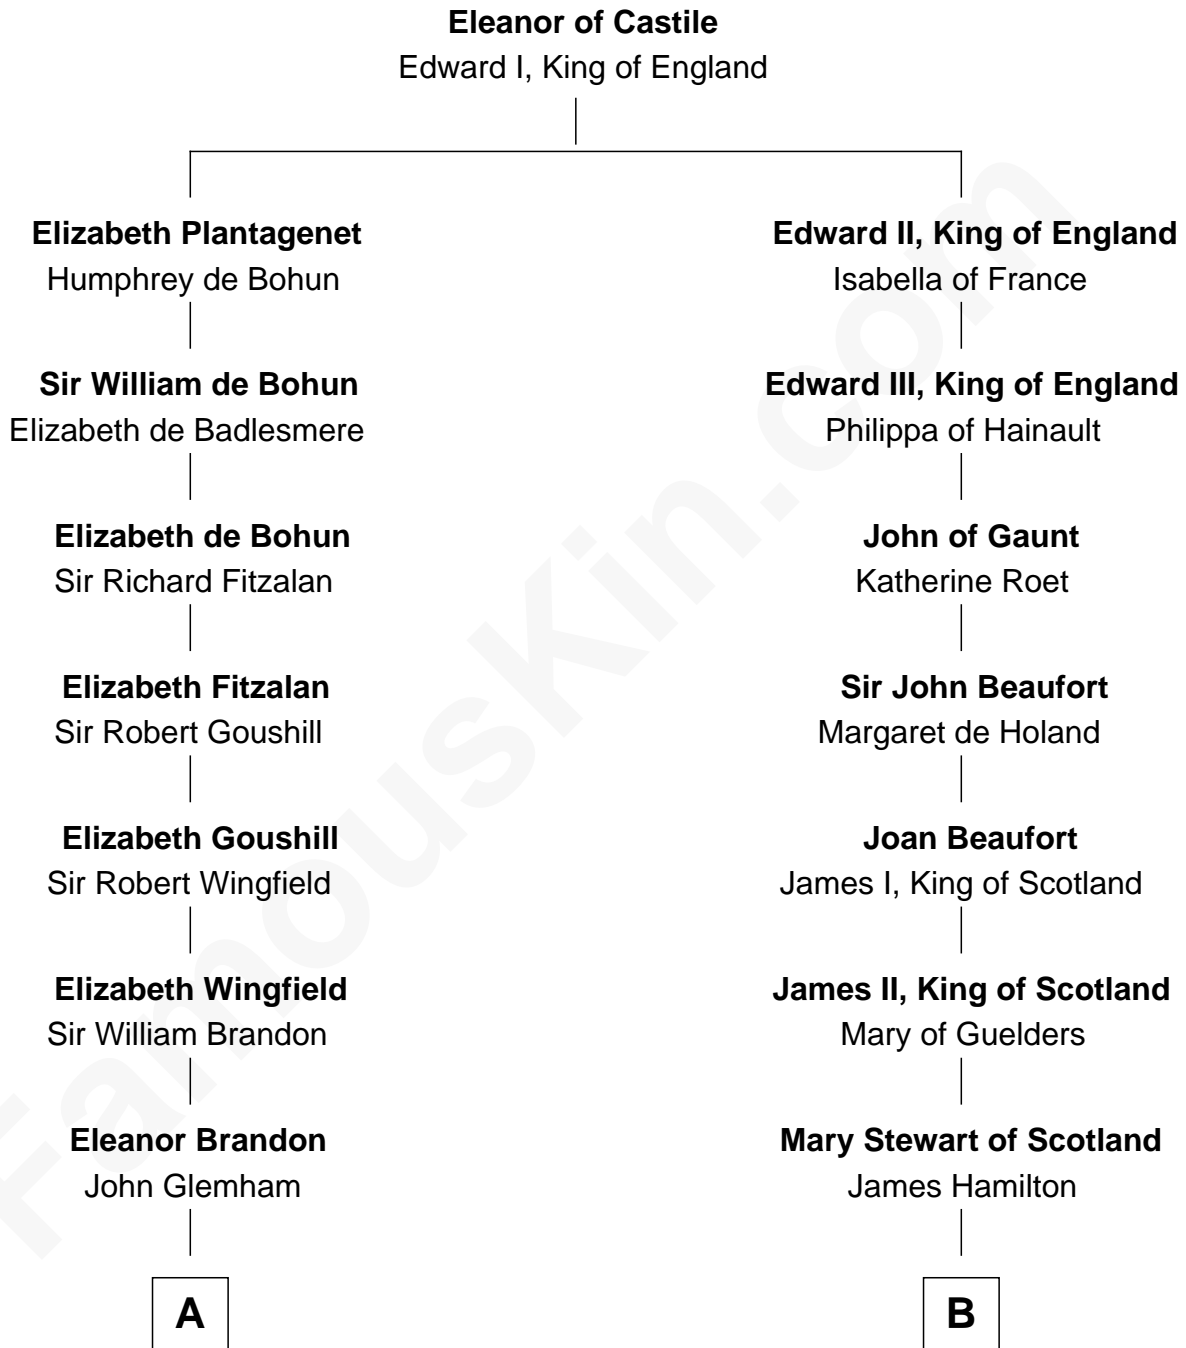

FamousKin.com Relationship Chart of

Linda Hunt

TV and Movie Actress

17th cousin 4 times removed of

Alexander Hamilton

1st U.S. Secretary of the Treasury

C

—
Charles Edwin Hunt

Marcia E. Phillips

—
Charles Phillips Hunt

Ella Maria Read

—
Charles Edwin Hunt

Louise Phipps Davy

—
Raymond Davy Hunt

Elsie R. Doying

—
Linda Hunt