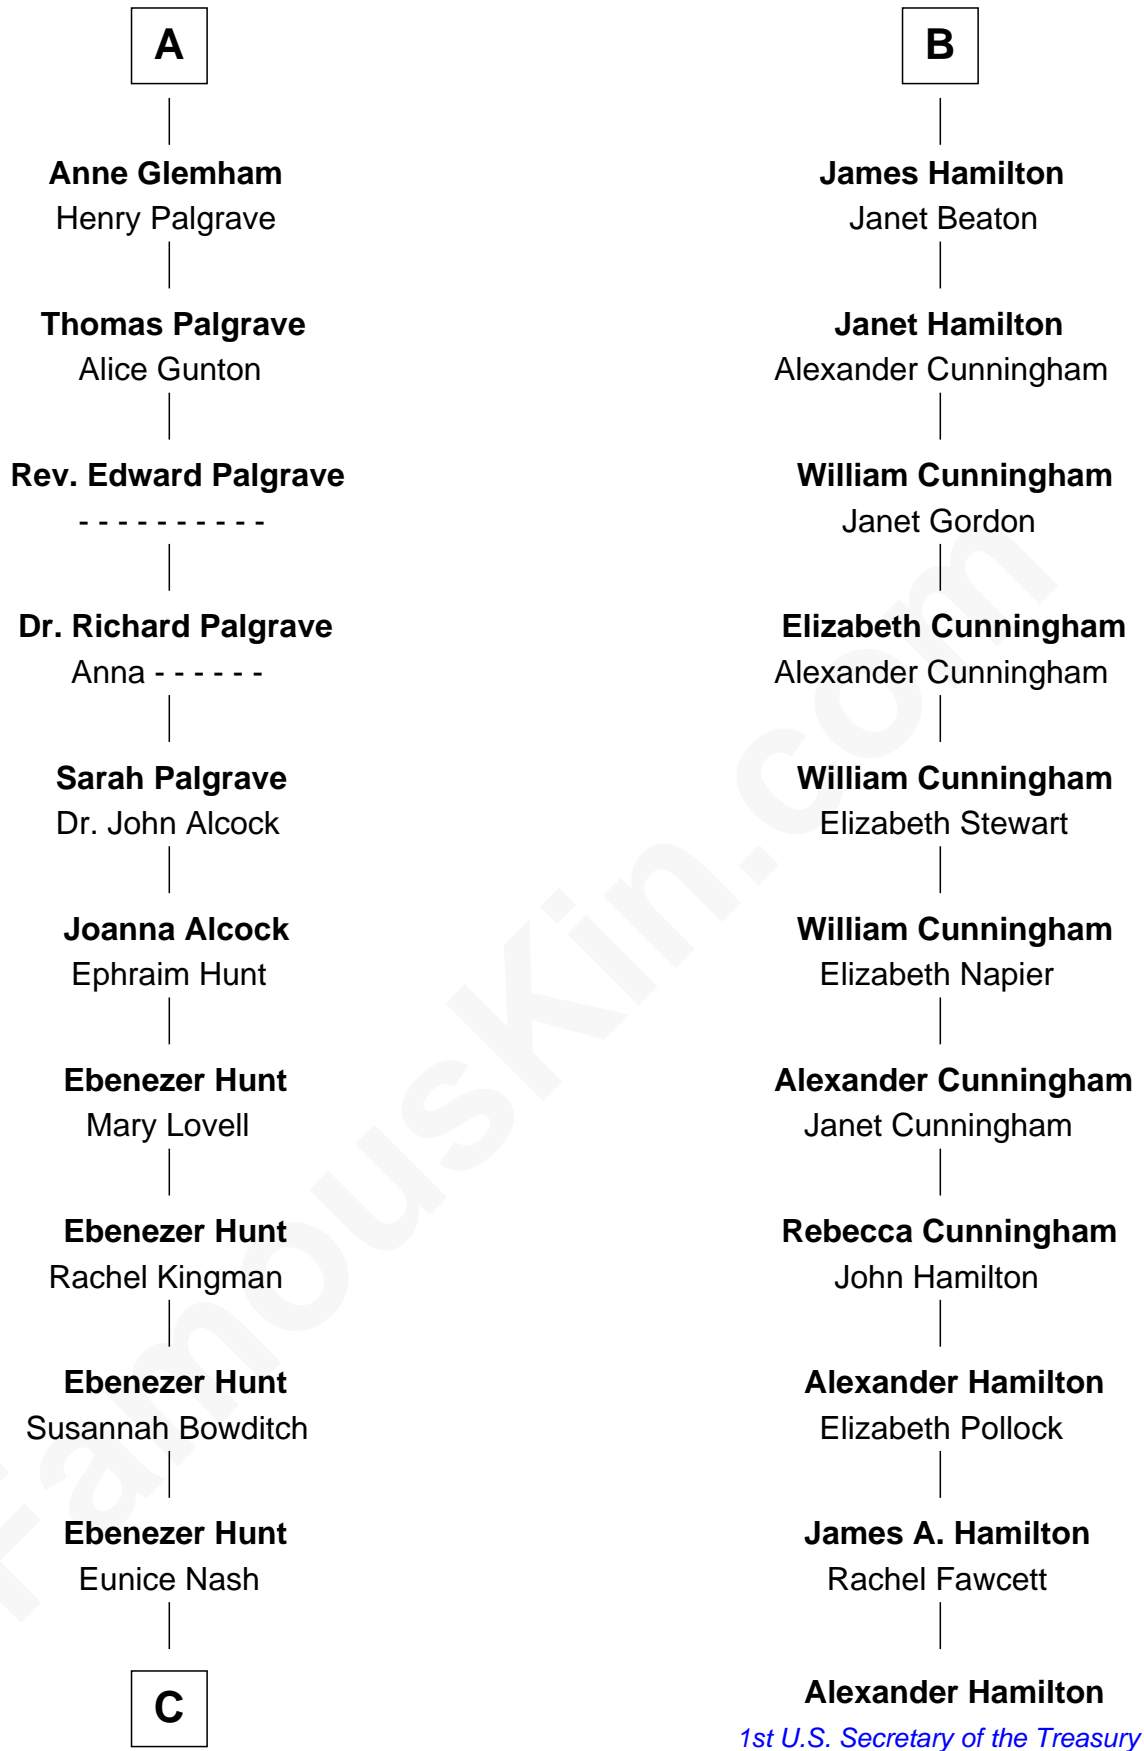

FamousKin.com Relationship Chart of

Linda Hunt

TV and Movie Actress

17th cousin 4 times removed of

Alexander Hamilton

1st U.S. Secretary of the Treasury

C

—
Charles Edwin Hunt

Marcia E. Phillips

—
Charles Phillips Hunt

Ella Maria Read

—
Charles Edwin Hunt

Louise Phipps Davy

—
Raymond Davy Hunt

Elsie R. Doying

—
Linda Hunt