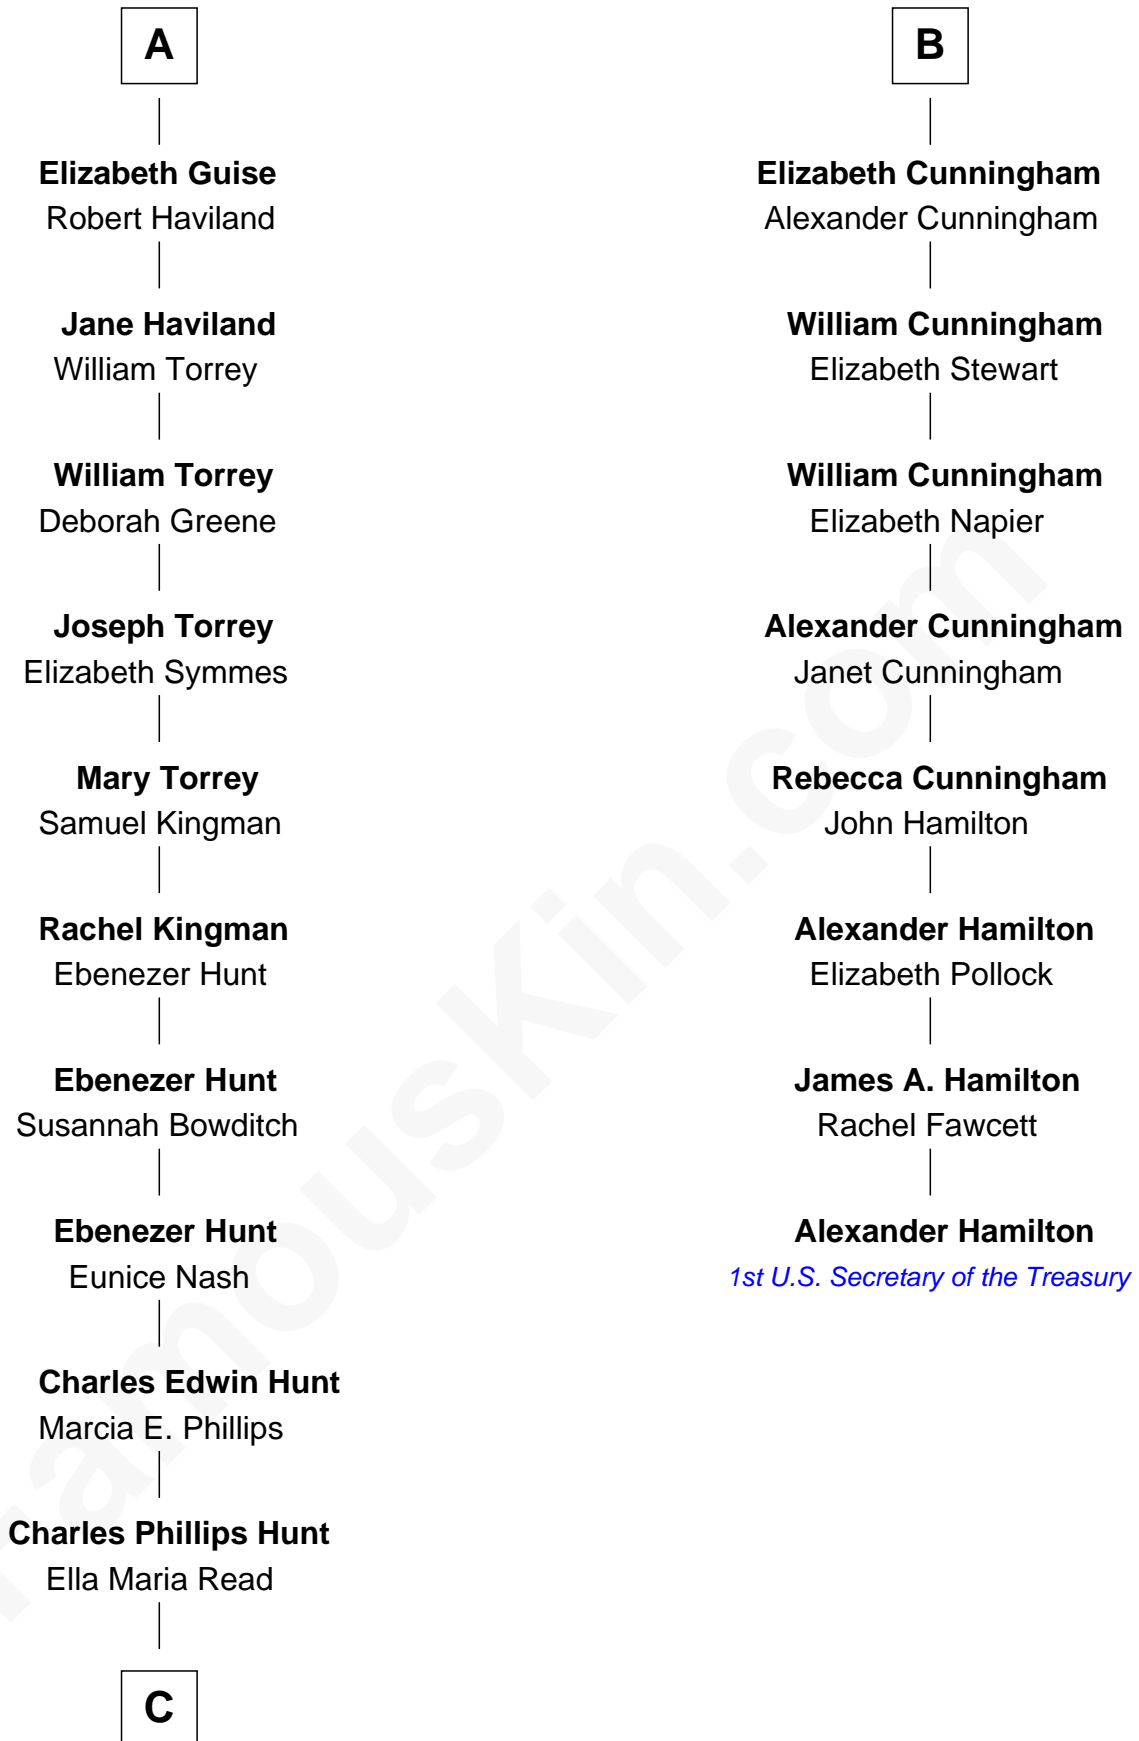

FamousKin.com Relationship Chart of

Linda Hunt

TV and Movie Actress

14th cousin 5 times removed of

Alexander Hamilton

1st U.S. Secretary of the Treasury

Katherine Roet

John of Gaunt

C

—
Charles Edwin Hunt

Louise Phipps Davy

—
Raymond Davy Hunt

Elsie R. Doying

—
Linda Hunt

TV and Movie Actress

FamousKin.com