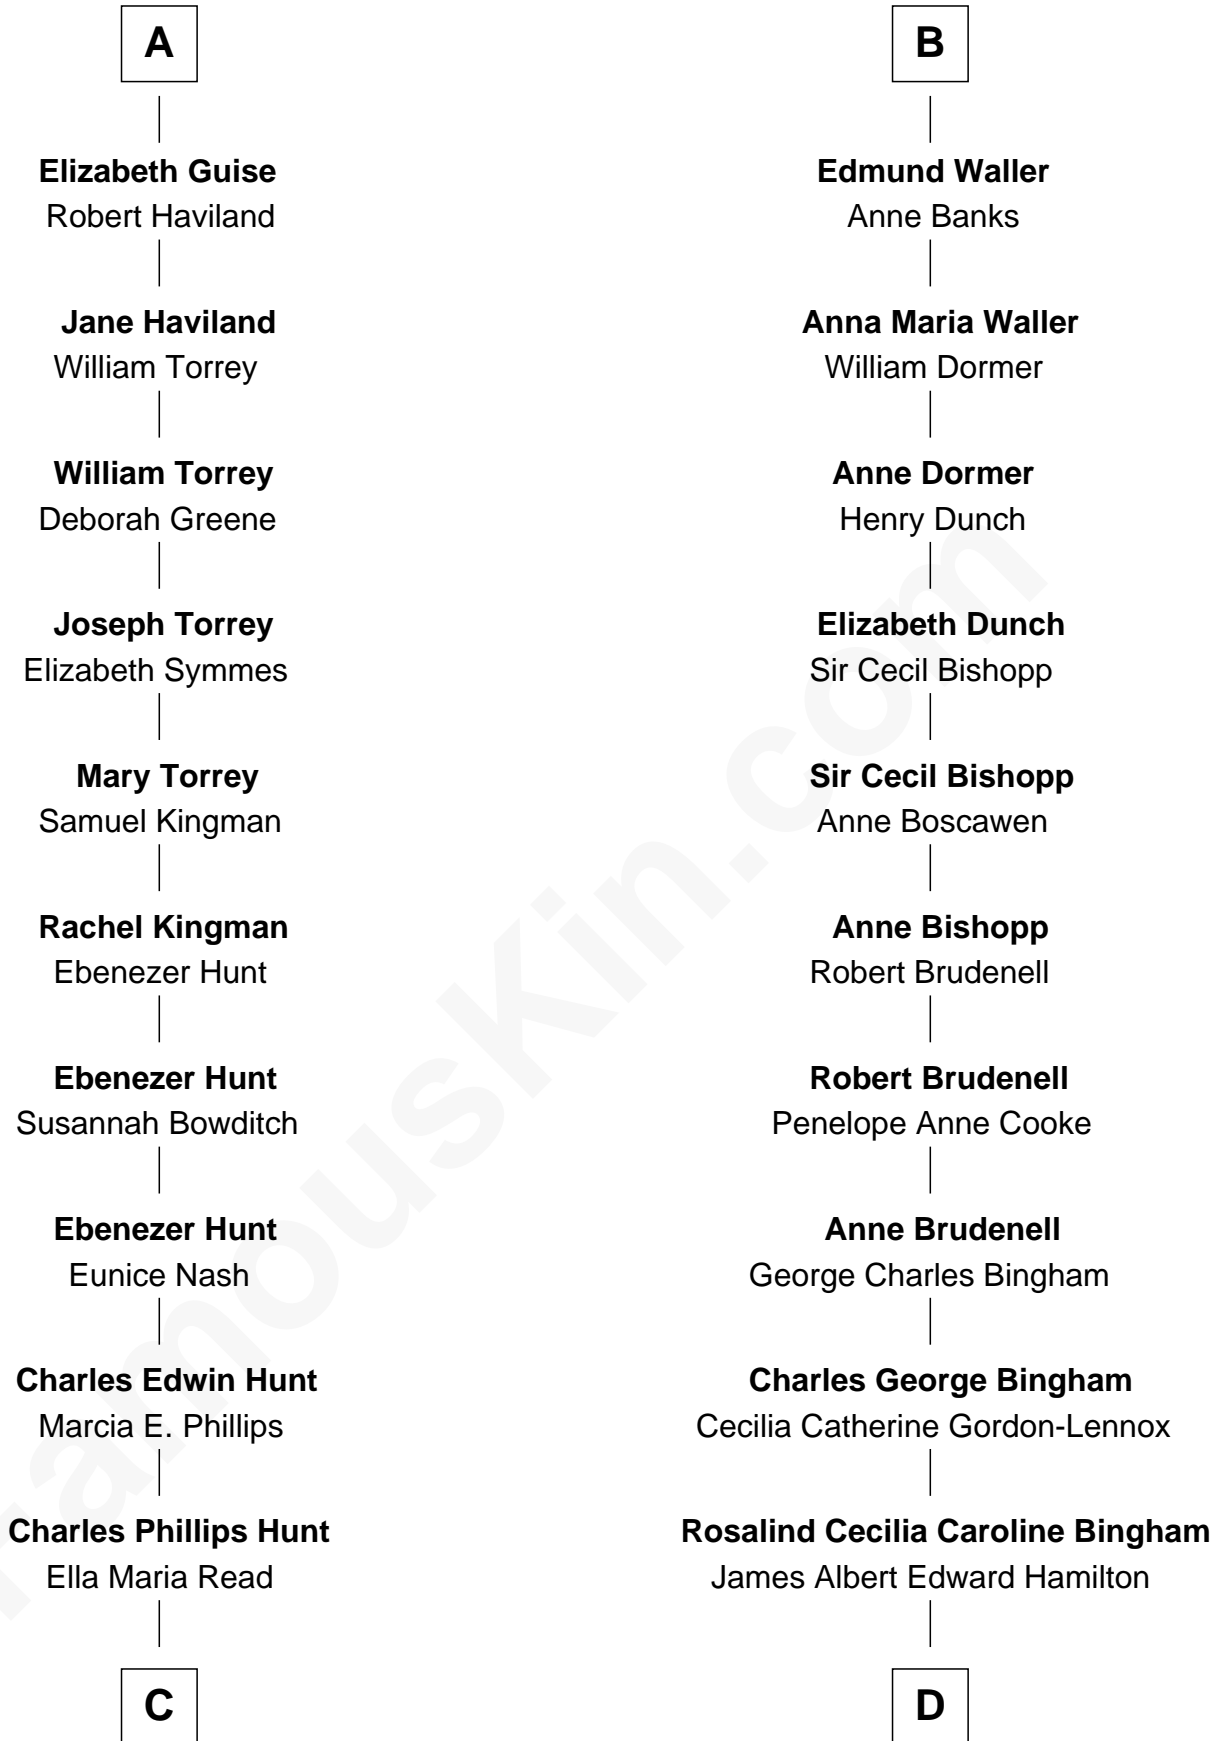

# FamousKin.com Relationship Chart of

**Linda Hunt**

*TV and Movie Actress*

19th cousin of

**Princess Diana**

*Princess of Wales*

**Sir Henry de Ferrers**

Joan de Poynings

**C**

**Charles Edwin Hunt**

Louise Phipps Davy

**Raymond Davy Hunt**

Elsie R. Doying

**Linda Hunt**

*TV and Movie Actress*

**D**

**Cynthia Elinor Beatrix Hamilton**

Albert Edward John Spencer

**Edward John Spencer**

Frances Ruth Burke Roche

**Princess Diana**

*Princess of Wales*