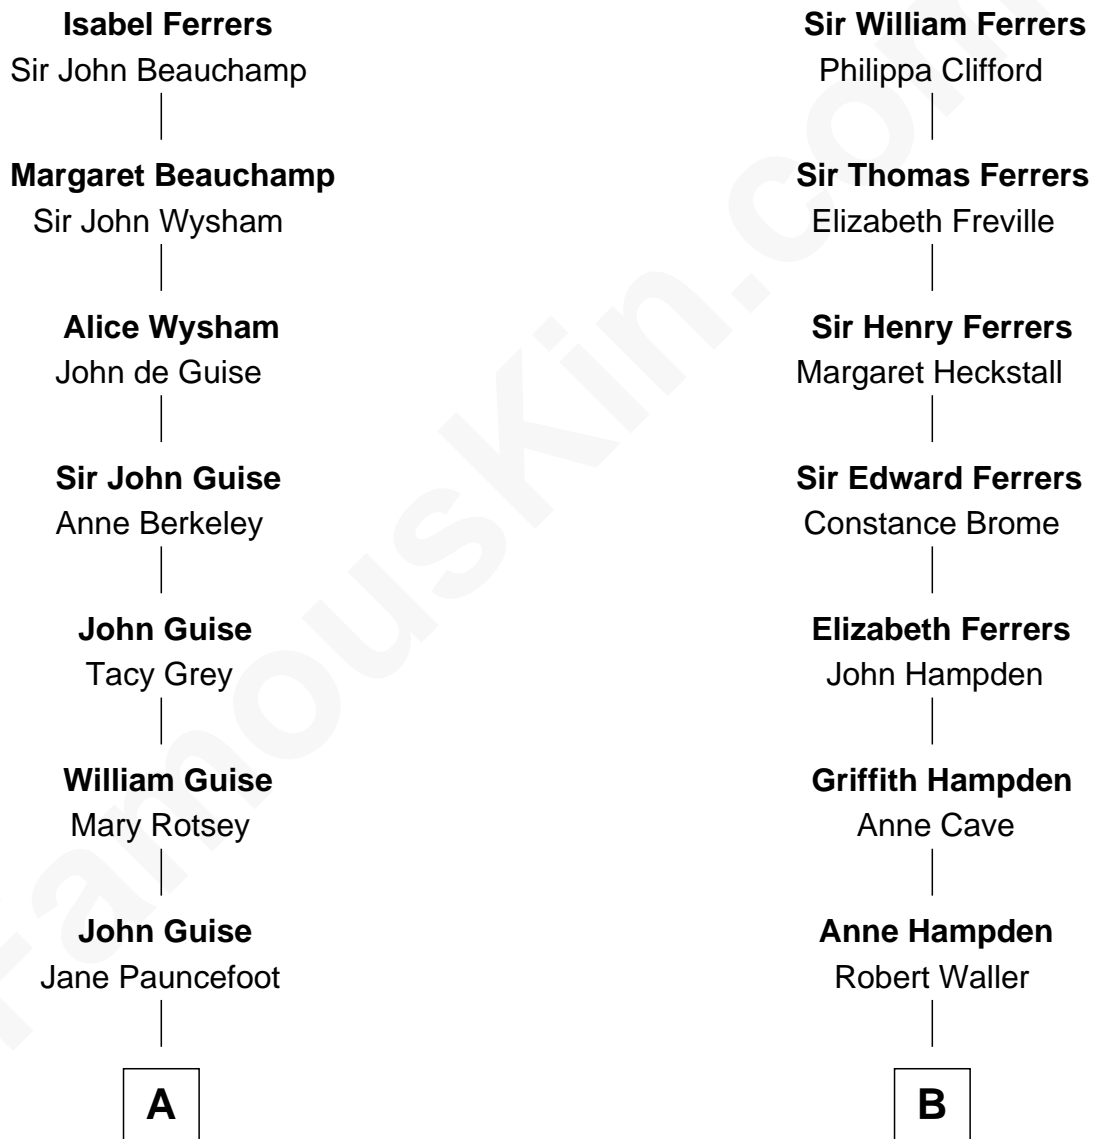

# FamousKin.com Relationship Chart of

**Linda Hunt**

*TV and Movie Actress*

19th cousin of

**Princess Diana**

*Princess of Wales*

**Sir Henry de Ferrers**

Joan de Poynings