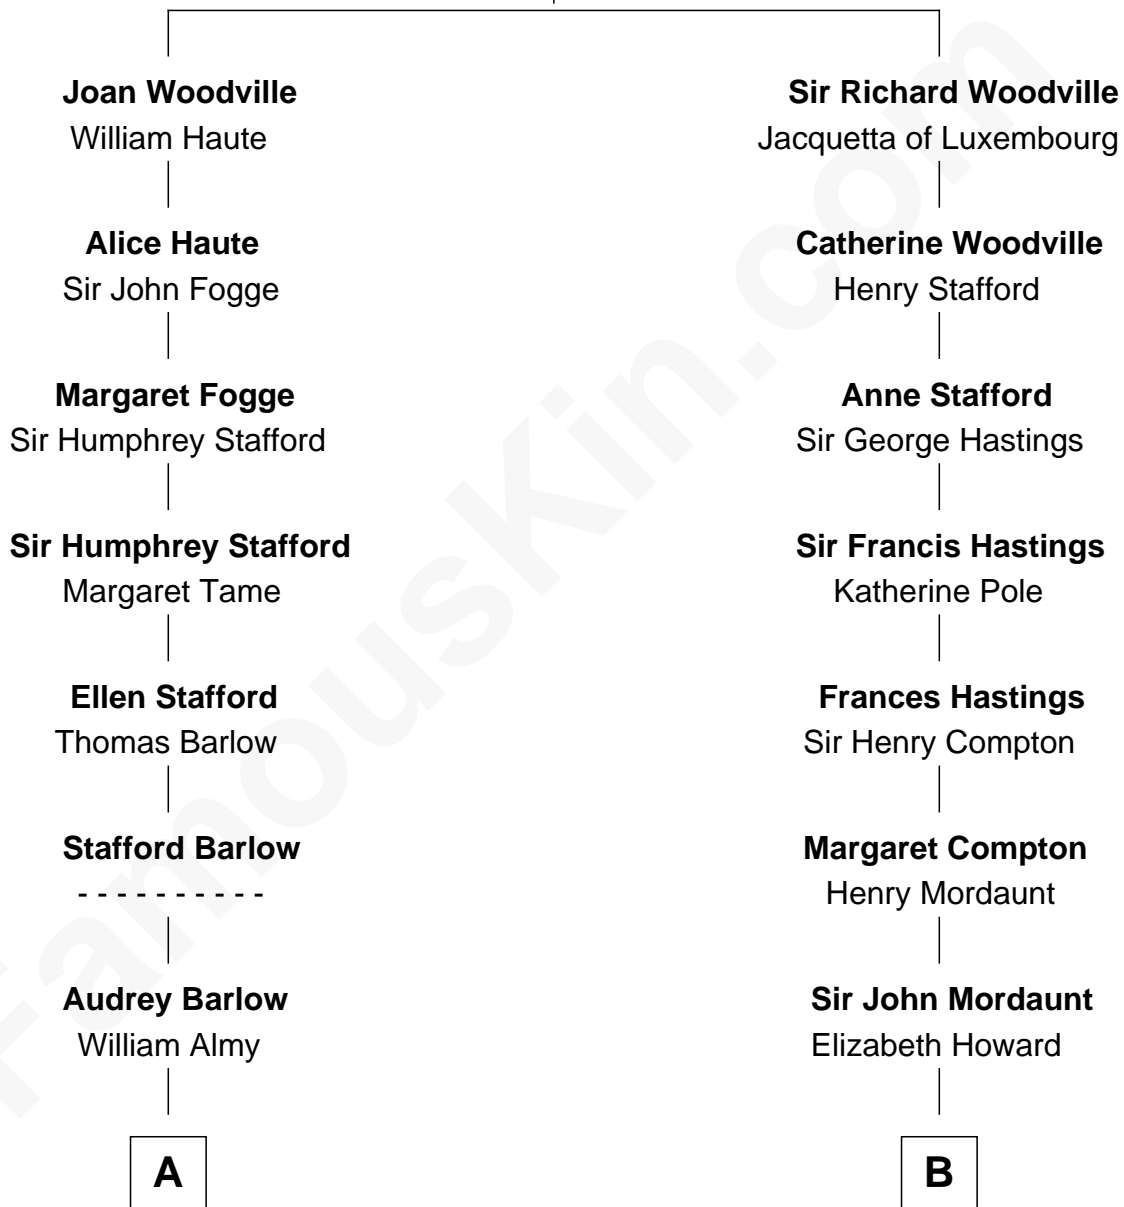

FamousKin.com Relationship Chart of

Linda Hunt

TV and Movie Actress

16th cousin 2 times removed of

Princess Diana

Princess of Wales

Richard Woodville

Joan Bedlisgate

C

—
Raymond Davy Hunt

Elsie R. Doying

—
Linda Hunt

TV and Movie Actress

FamousKin.com