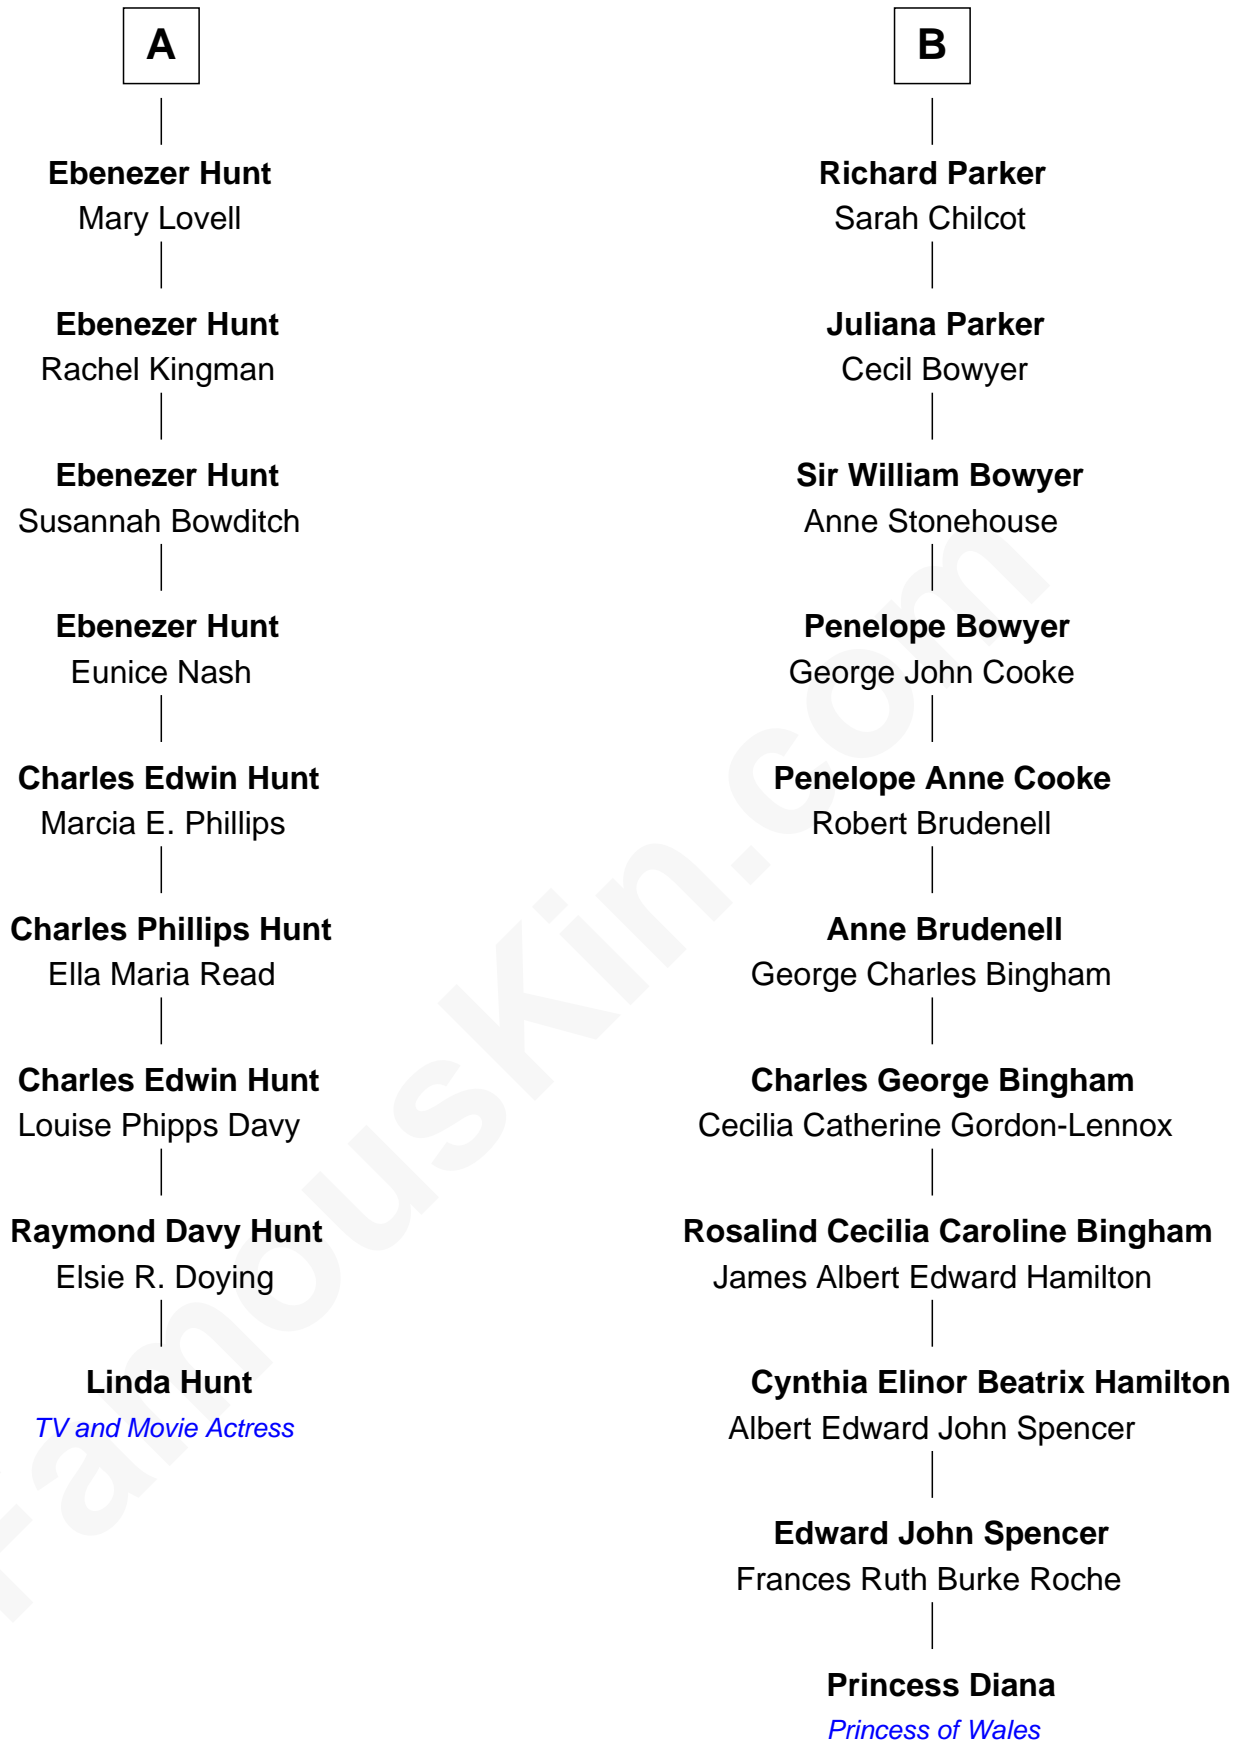

FamousKin.com Relationship Chart of

Linda Hunt

TV and Movie Actress

15th cousin 2 times removed of

Princess Diana

Princess of Wales

Sir William Brandon

Elizabeth Wingfield

Linda Hunt photo by [RedCarpetReport](#) [\(CC BY-SA 2.0\)](#)