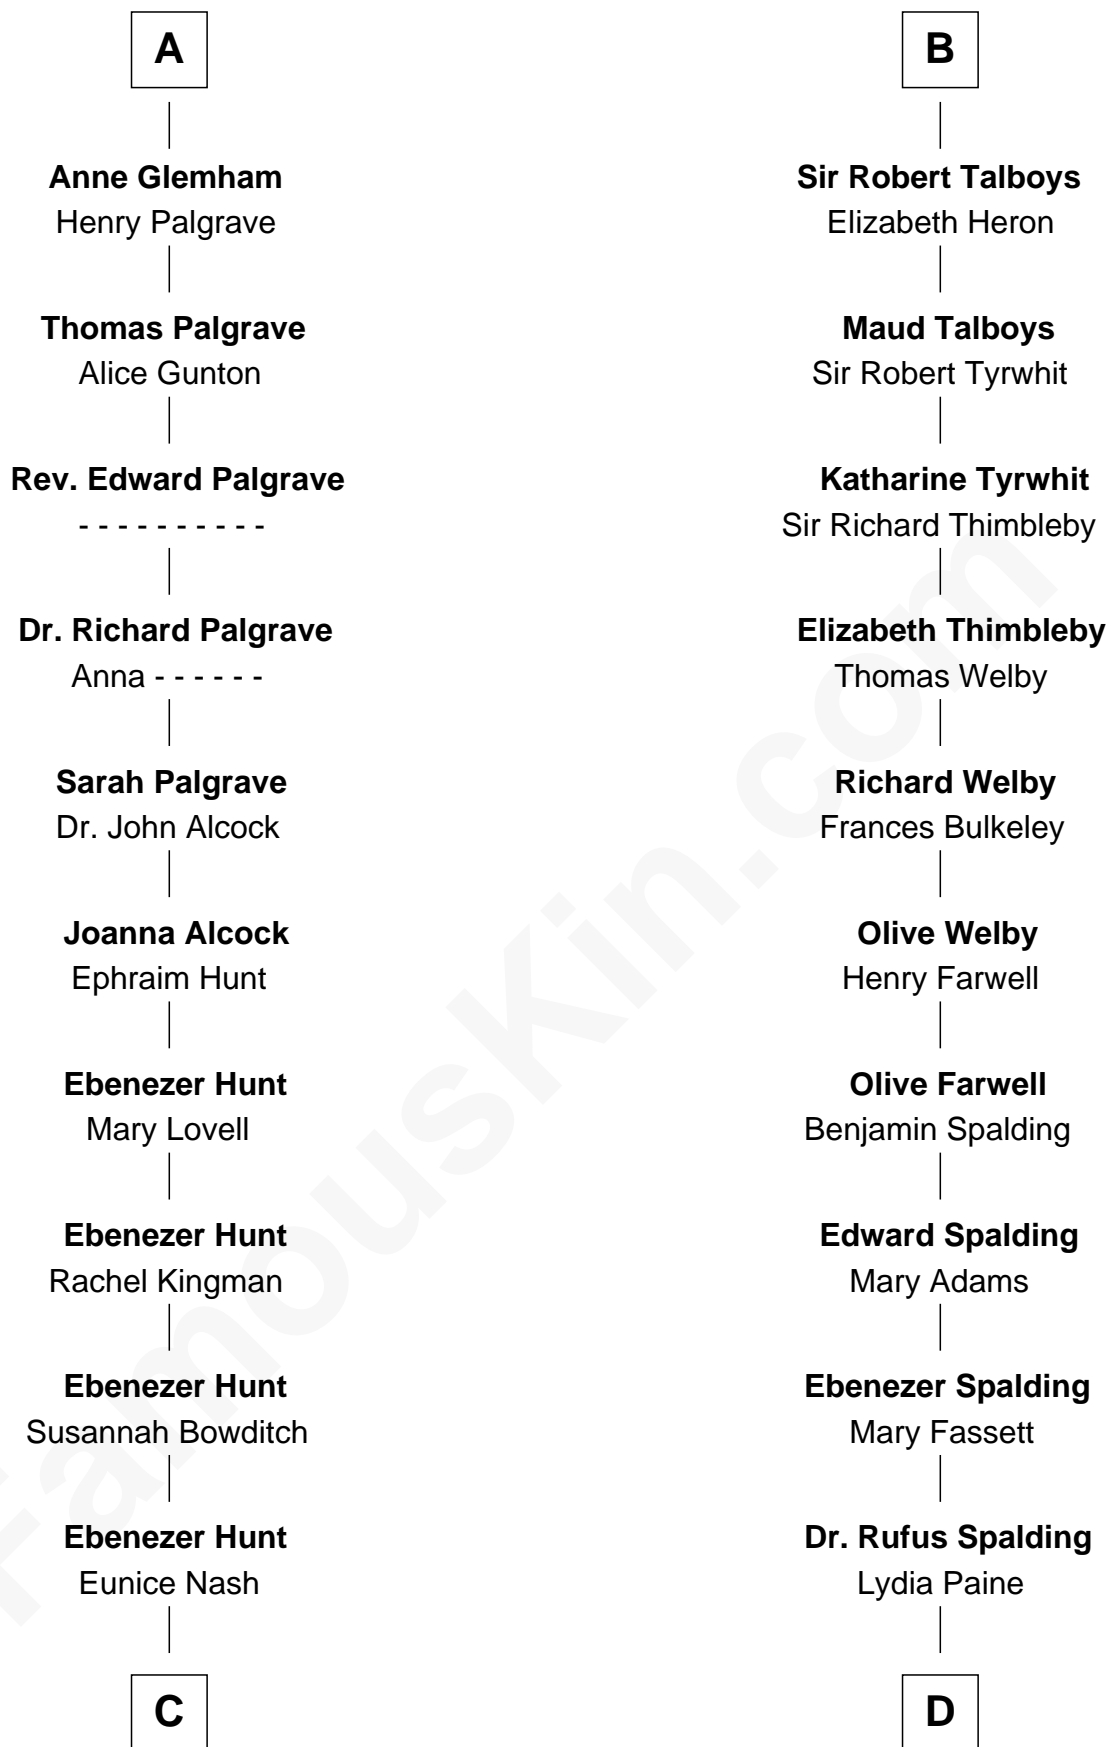

FamousKin.com Relationship Chart of

Linda Hunt

TV and Movie Actress

19th cousin 2 times removed of

William Rufus Day

36th U.S. Secretary of State

C

Charles Edwin Hunt

Marcia E. Phillips

Charles Phillips Hunt

Ella Maria Read

Charles Edwin Hunt

Louise Phipps Davy

Raymond Davy Hunt

Elsie R. Doying

Linda Hunt