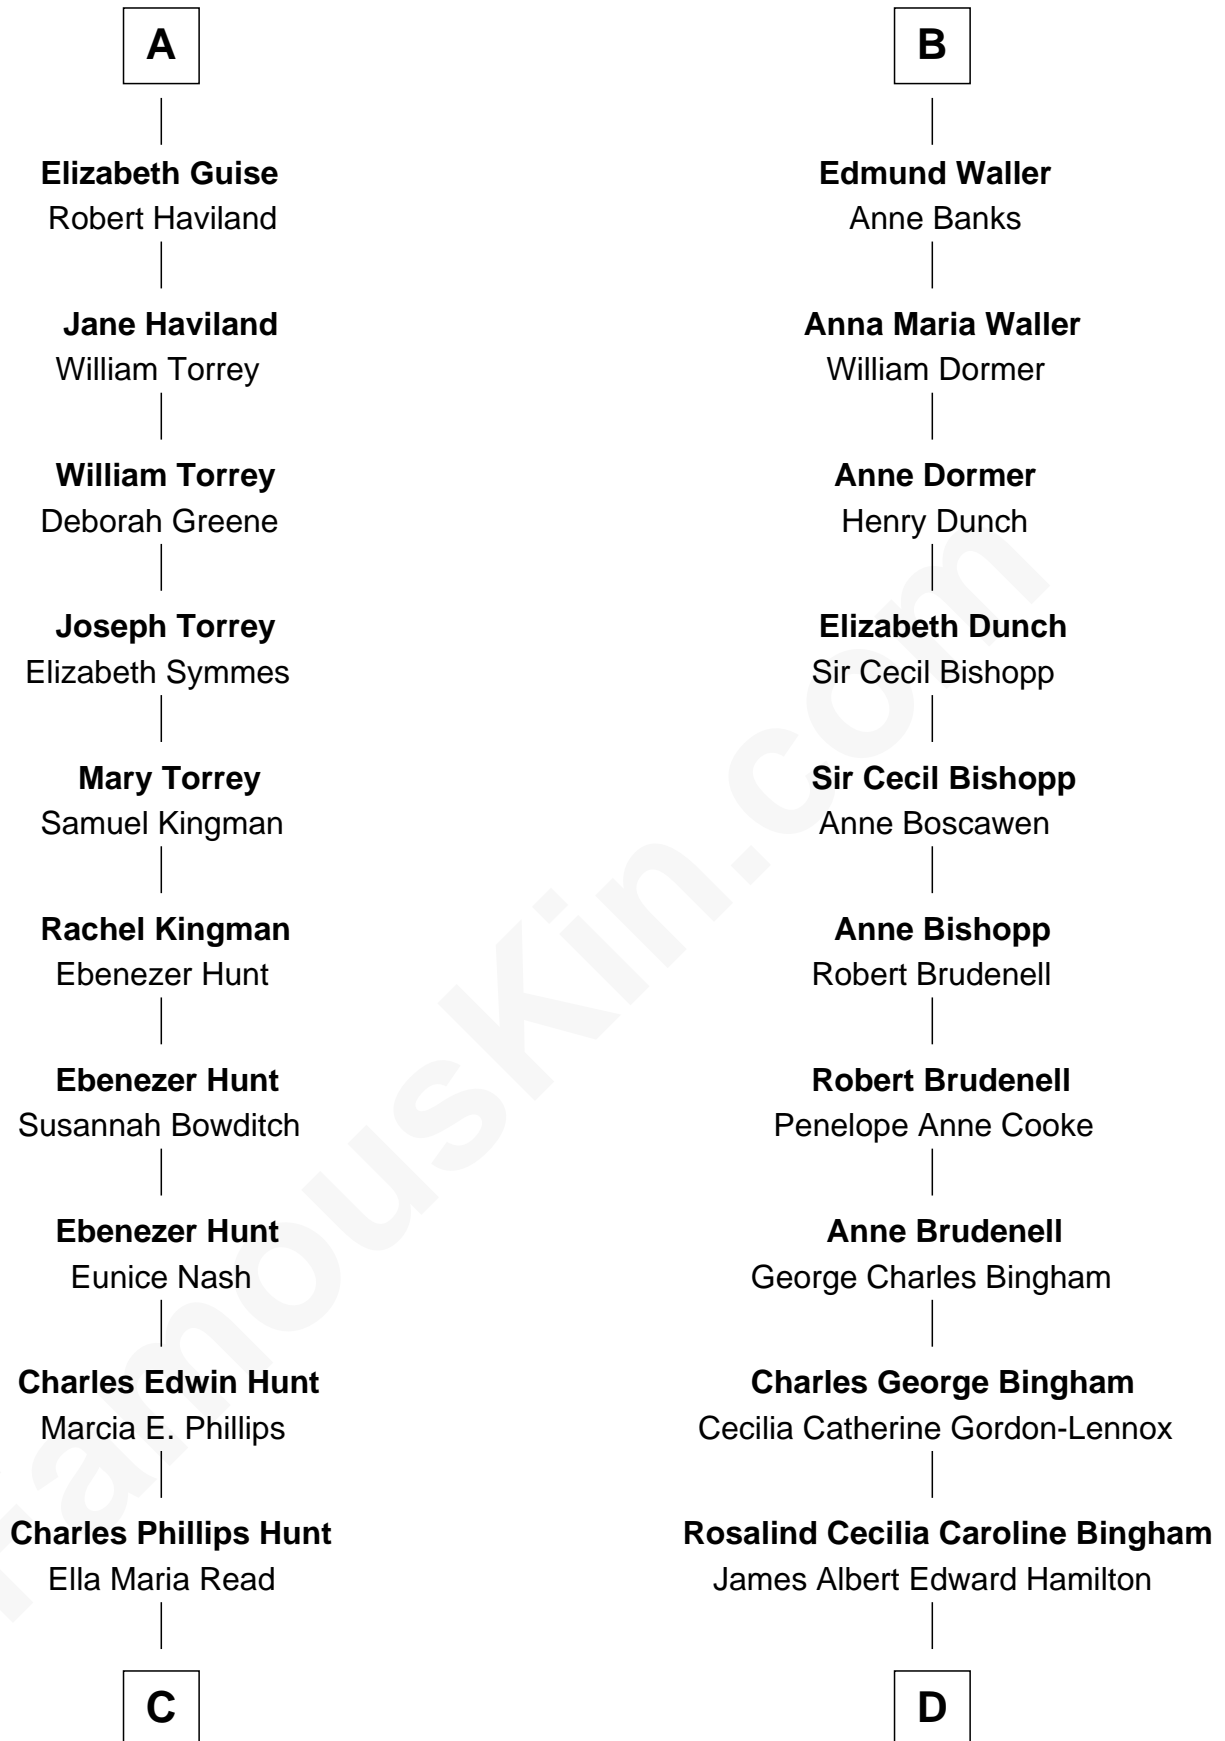

FamousKin.com Relationship Chart of

Linda Hunt

TV and Movie Actress

19th cousin 1 time removed of

Prince Harry

Duke of Sussex

Sir Henry de Ferrers

Joan de Poynings

Cynthia Elinor Beatrix Hamilton

Albert Edward John Spencer

Edward John Spencer

Frances Ruth Burke Roche

Princess Diana Frances Spencer

Charles III, King of the United Kingdom

Prince Harry

Duke of Sussex