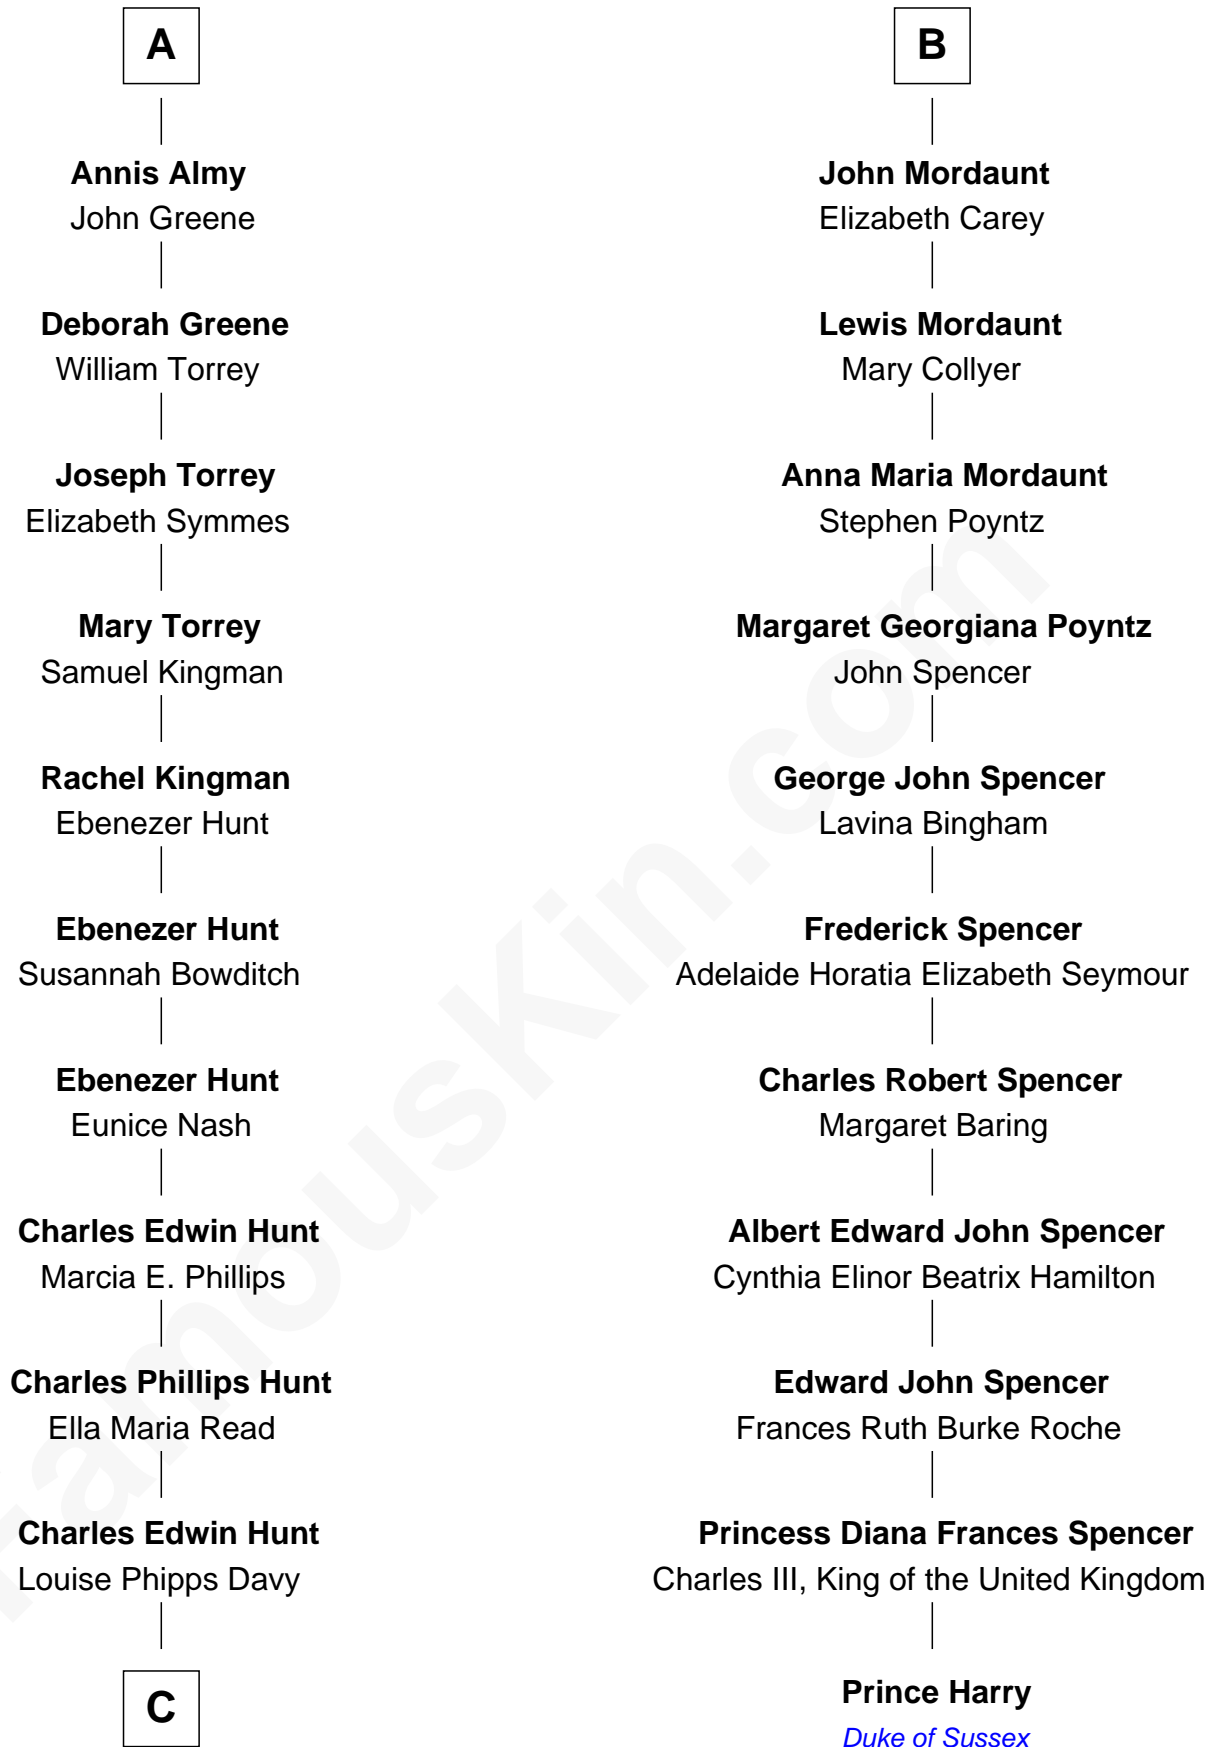

FamousKin.com Relationship Chart of

Linda Hunt

TV and Movie Actress

17th cousin 1 time removed of

Prince Harry

Duke of Sussex

Richard Woodville

Joan Bedlisgate

C

—
Raymond Davy Hunt

Elsie R. Doying

—
Linda Hunt

TV and Movie Actress

FamousKin.com