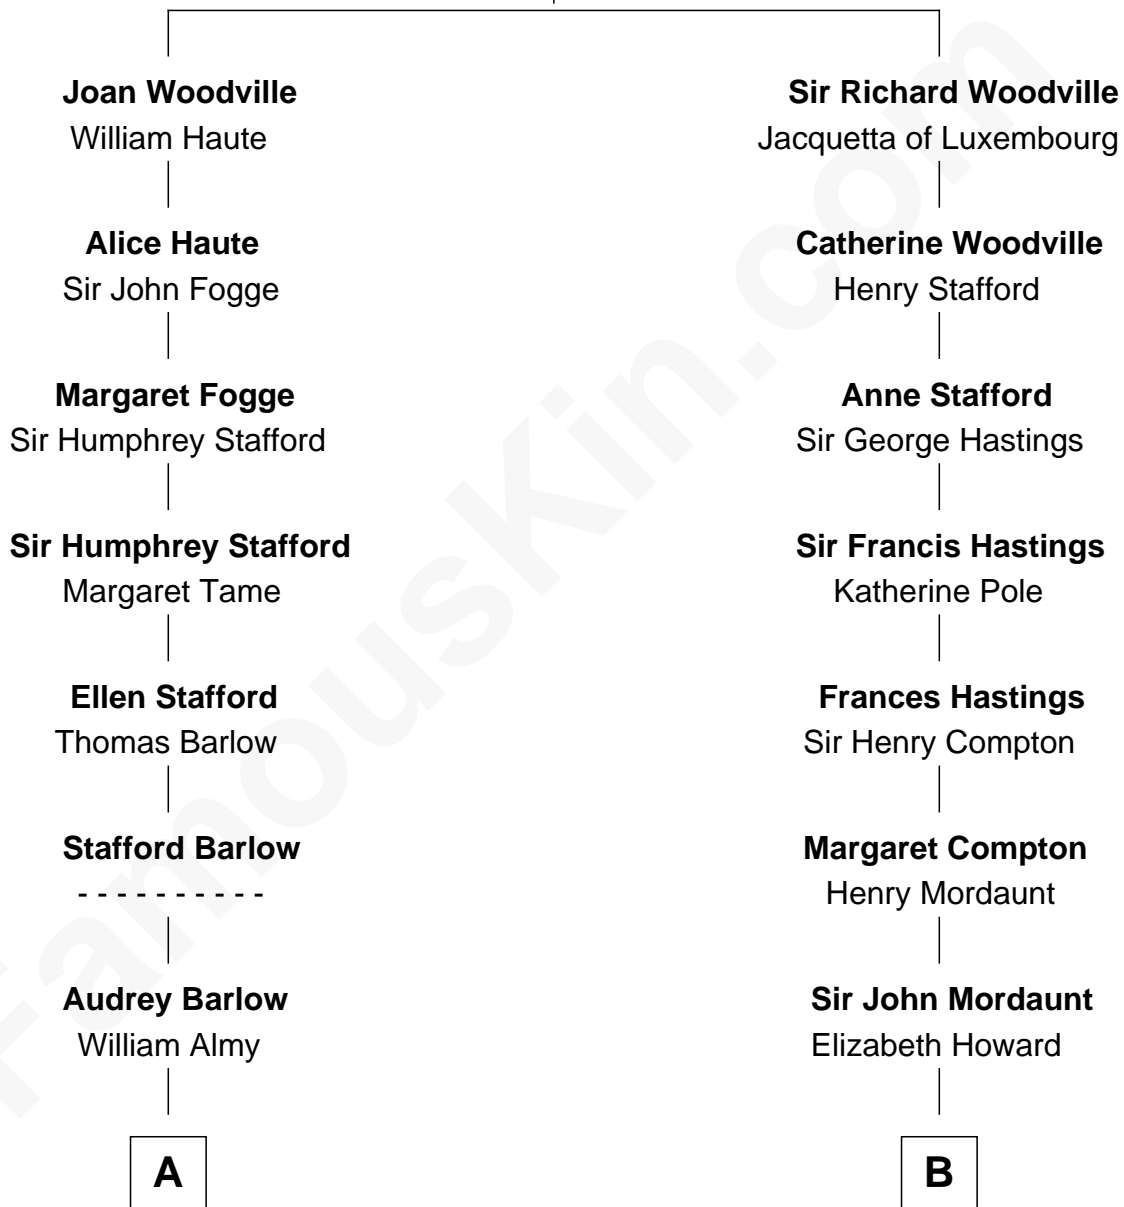

FamousKin.com Relationship Chart of

Linda Hunt

TV and Movie Actress

17th cousin 1 time removed of

Prince Harry

Duke of Sussex

Richard Woodville

Joan Bedlisgate

C

—
Raymond Davy Hunt

Elsie R. Doying

—
Linda Hunt

TV and Movie Actress

FamousKin.com