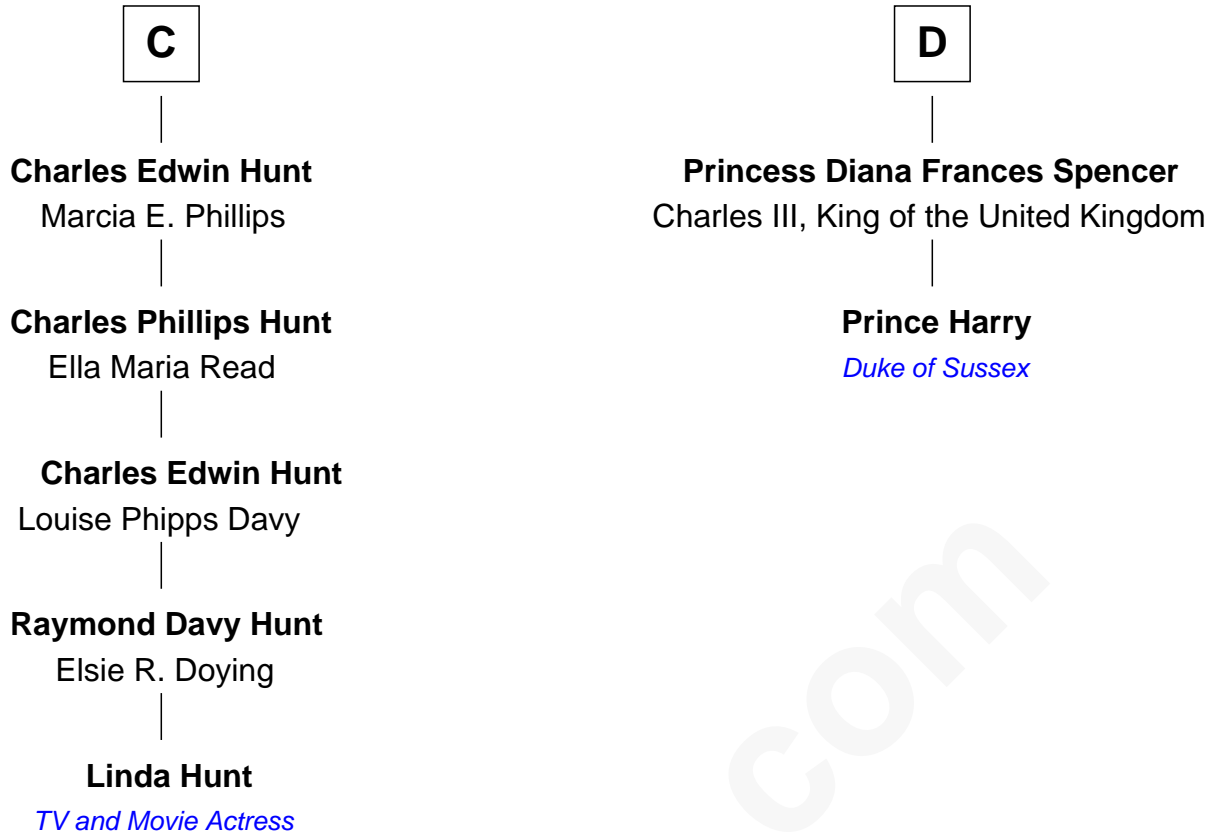

# FamousKin.com Relationship Chart of

**Linda Hunt**

*TV and Movie Actress*

18th cousin 3 times removed of

**Prince Harry**

*Duke of Sussex*

**Sir Maurice de Berkeley**

Eve la Zouche

Katherine de Clyvedon

**Sir John Berkeley**

Elizabeth Betteshorne

**Elizabeth Berkeley**

Sir John Sutton

**Sir Edmund Sutton**

Matilda Clifford

**Thomas Dudley**

Grace Threlkeld

**John Dudley**

Elizabeth Gardiner

**Anne Dudley**

Sir Francis Popham

**B**

Linda Hunt photo by [RedCarpetReport](#) [\(CC BY-SA 2.0\)](#)