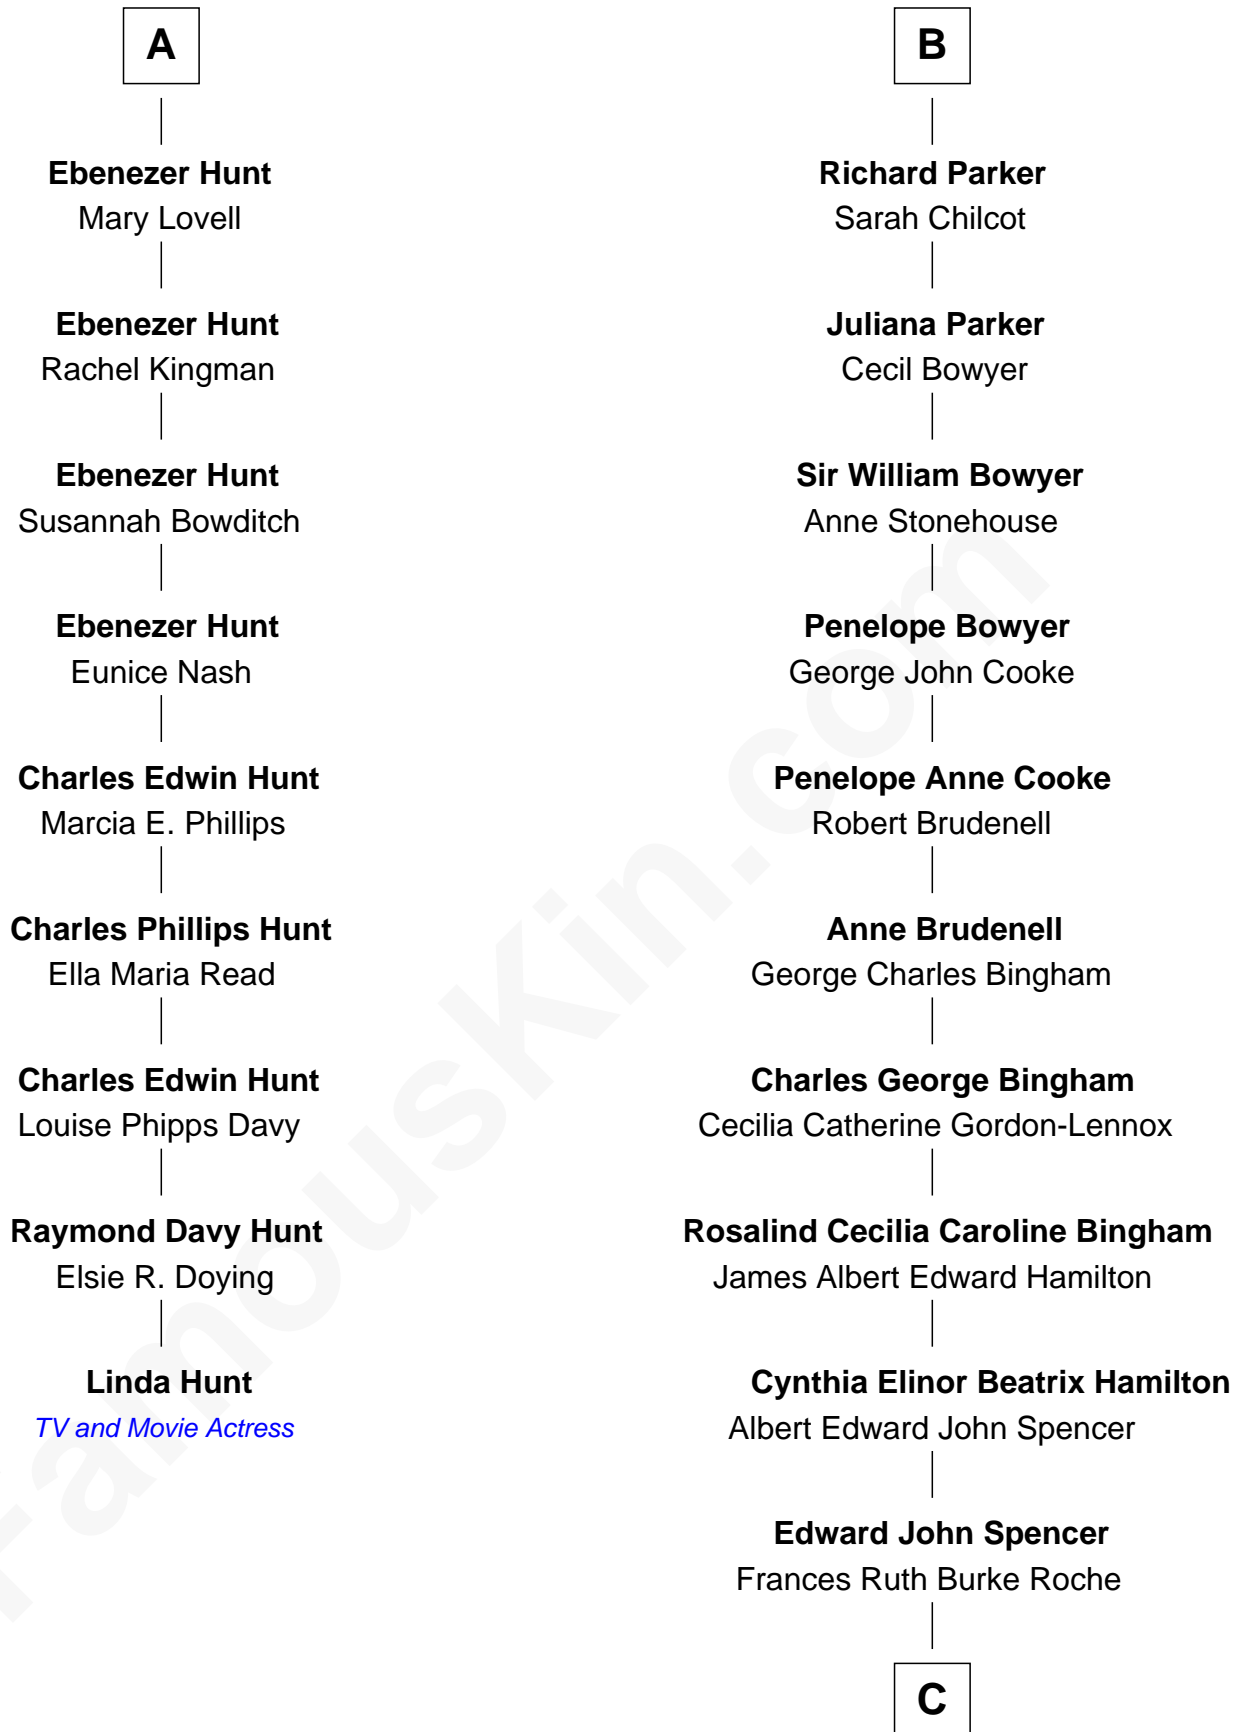

FamousKin.com Relationship Chart of

Linda Hunt

TV and Movie Actress

15th cousin 3 times removed of

Prince Harry

Duke of Sussex

Sir William Brandon

Elizabeth Wingfield

C

Princess Diana Frances Spencer
Charles III, King of the United Kingdom

Prince Harry
Duke of Sussex

FamousKin.com