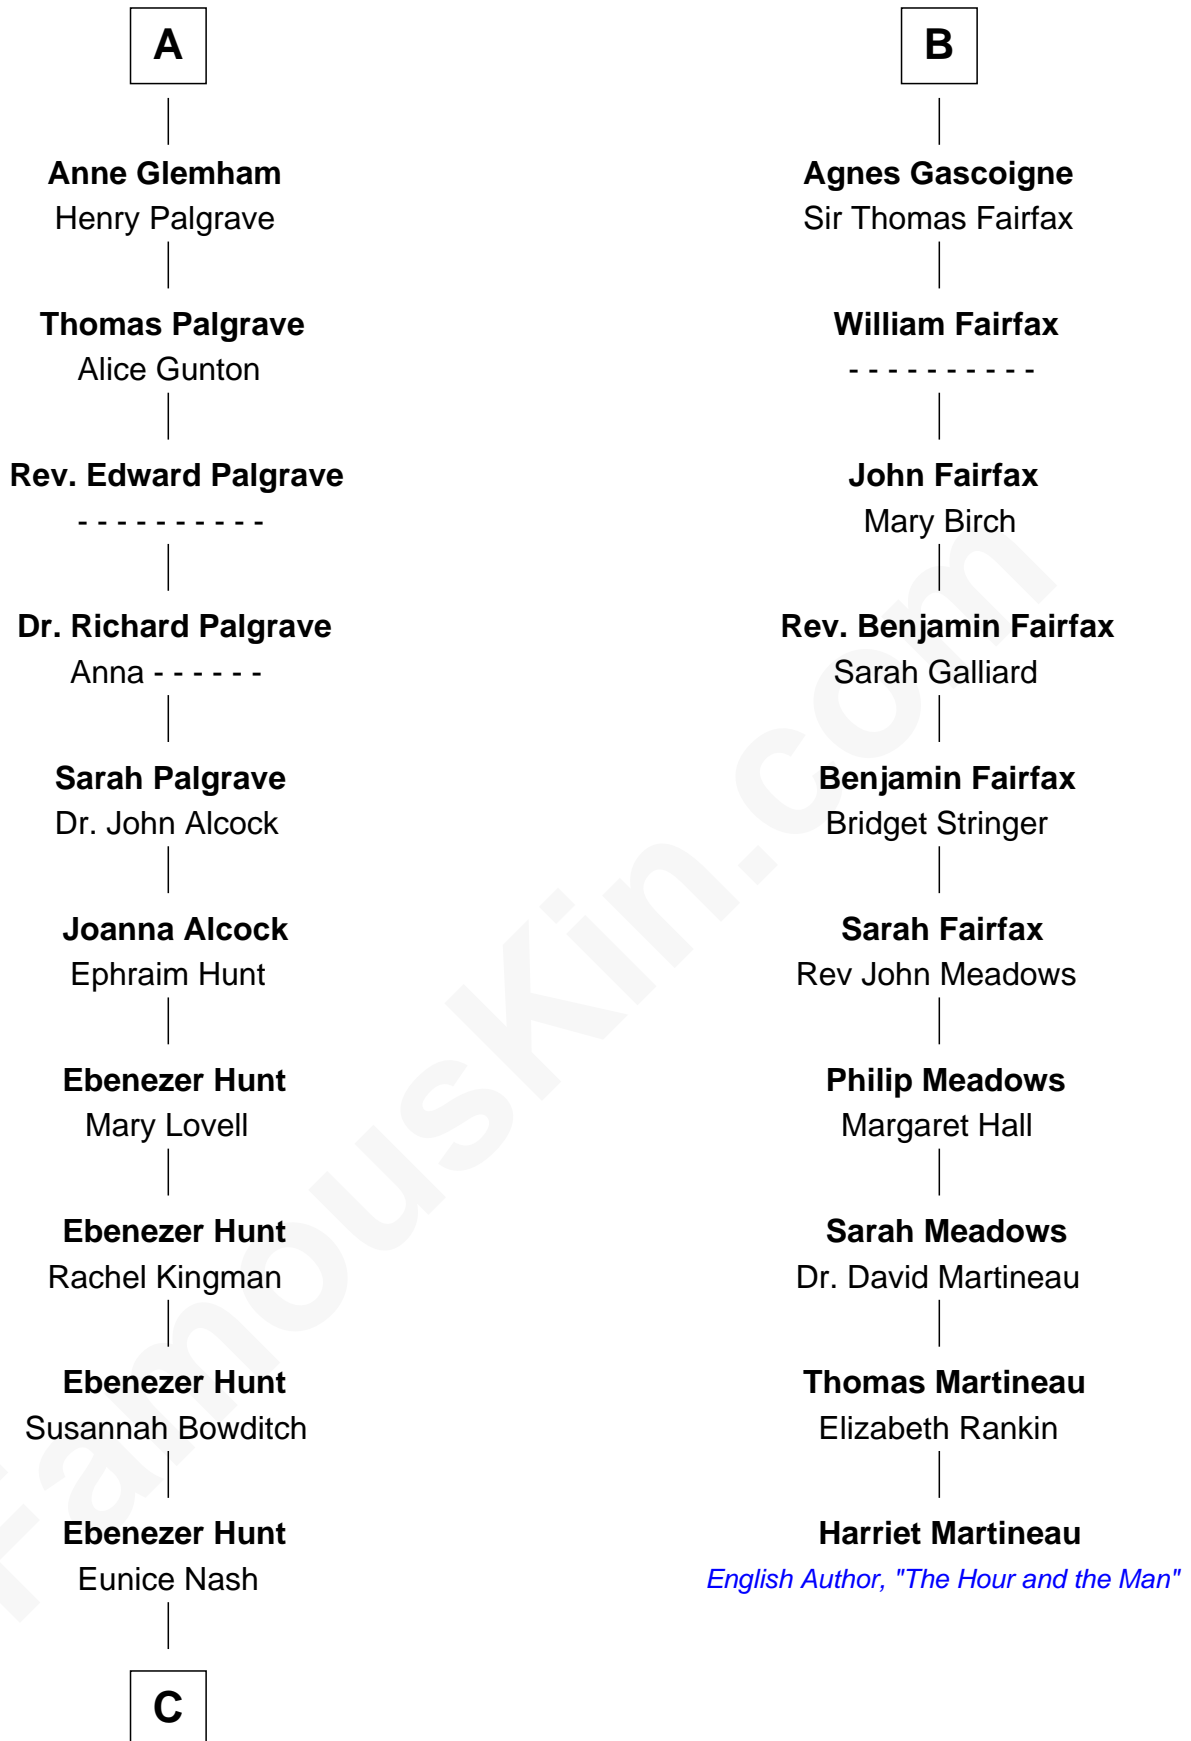

# FamousKin.com Relationship Chart of

**Linda Hunt**

*TV and Movie Actress*

16th cousin 5 times removed of

**Harriet Martineau**

*Author of The Hour and the Man*

**Edmund Plantagenet**

Blanche of Artois

**C**

**Charles Edwin Hunt**

Marcia E. Phillips

**Charles Phillips Hunt**

Ella Maria Read

**Charles Edwin Hunt**

Louise Phipps Davy

**Raymond Davy Hunt**