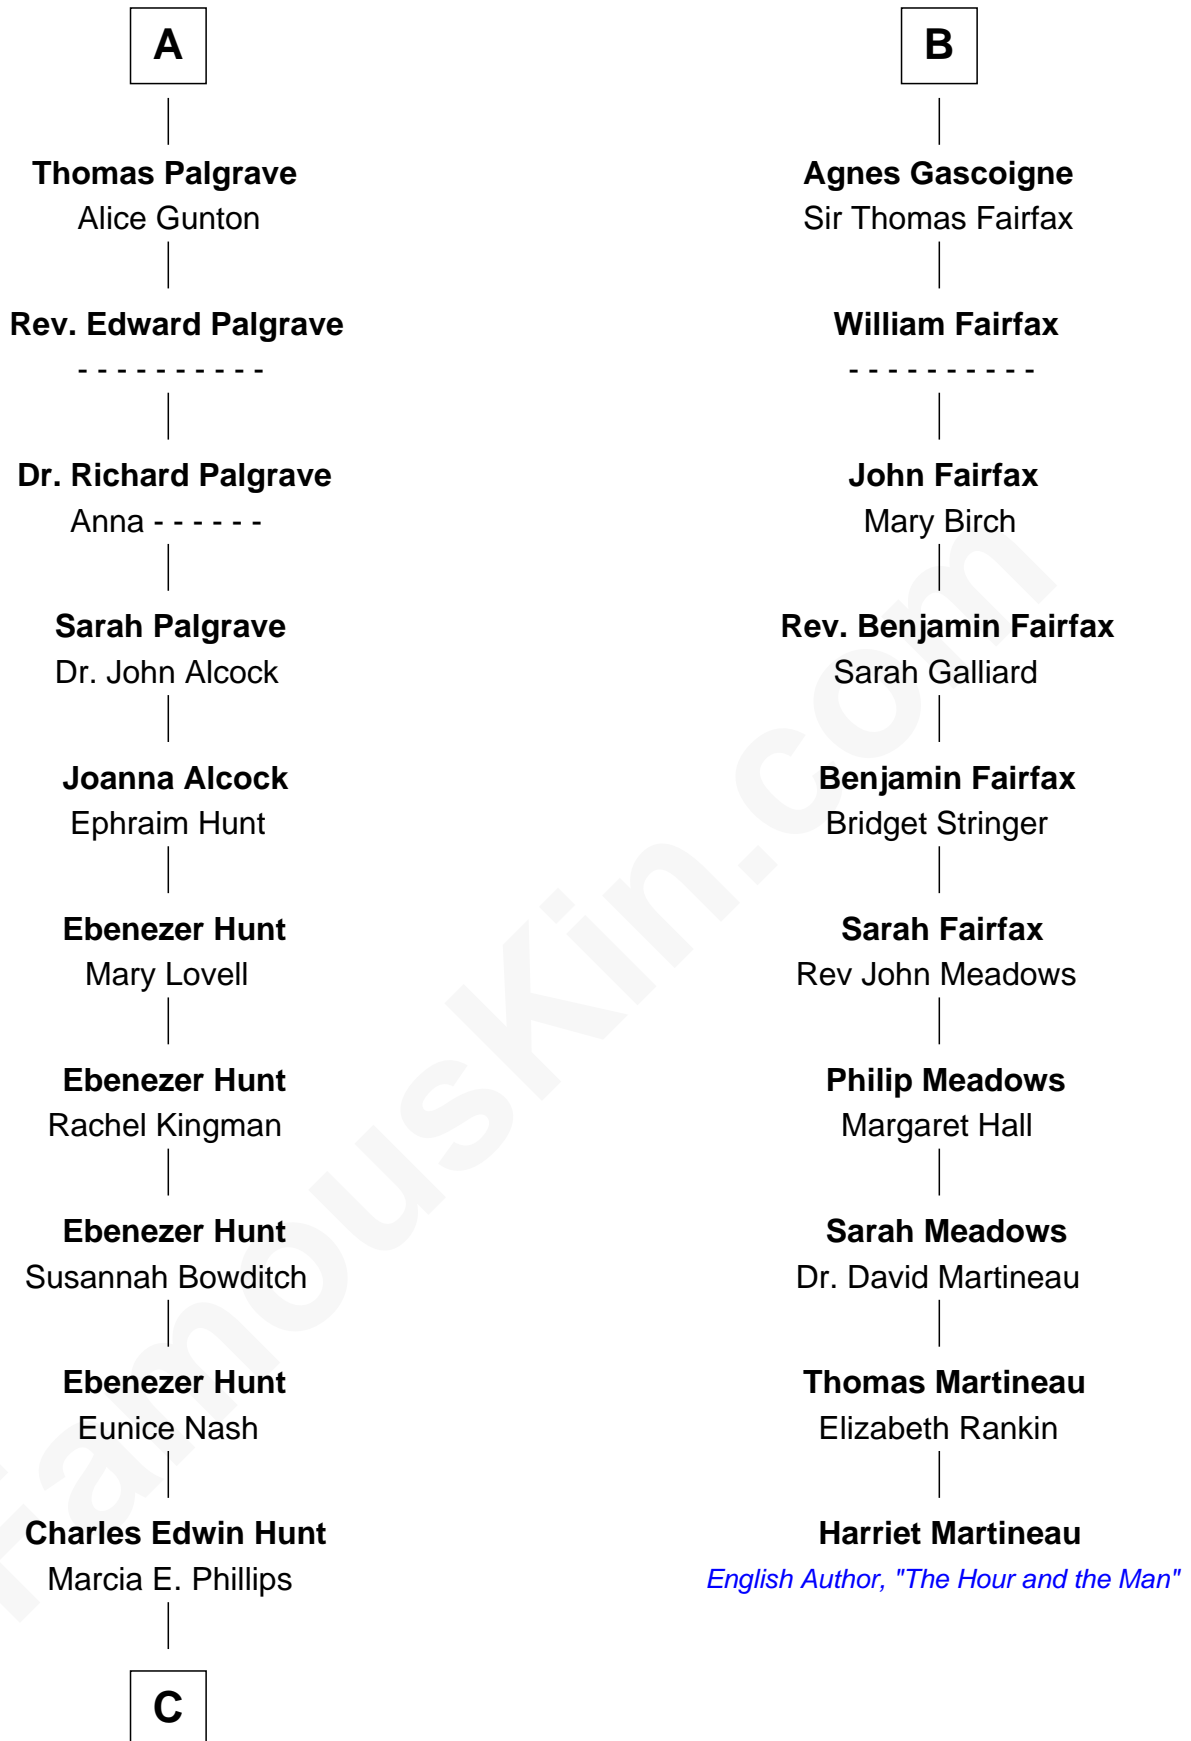

# FamousKin.com Relationship Chart of

**Linda Hunt**

*TV and Movie Actress*

16th cousin 4 times removed of

**Harriet Martineau**

*Author of The Hour and the Man*

**Bartholomew de Badlesmere**

Margaret de Clare

**Elizabeth de Badlesmere**

Sir William de Bohun

**Elizabeth de Bohun**

Sir Richard Fitzalan

**Elizabeth Fitzalan**

Sir Robert Goushill

**Elizabeth Goushill**

Sir Robert Wingfield

Sir Edmund Mortimer

**Sir Roger de Mortimer**

Philippa de Montagu

**Edmund Mortimer**

Philippa Plantagenet

**Elizabeth Mortimer**

Sir Henry Percy

**Sir Henry Percy**

Eleanor Neville

**Sir Henry Percy**

Eleanor Poynings

**Margaret Percy**

Sir William Gascoigne

**B**

**C**

—  
**Charles Phillips Hunt**