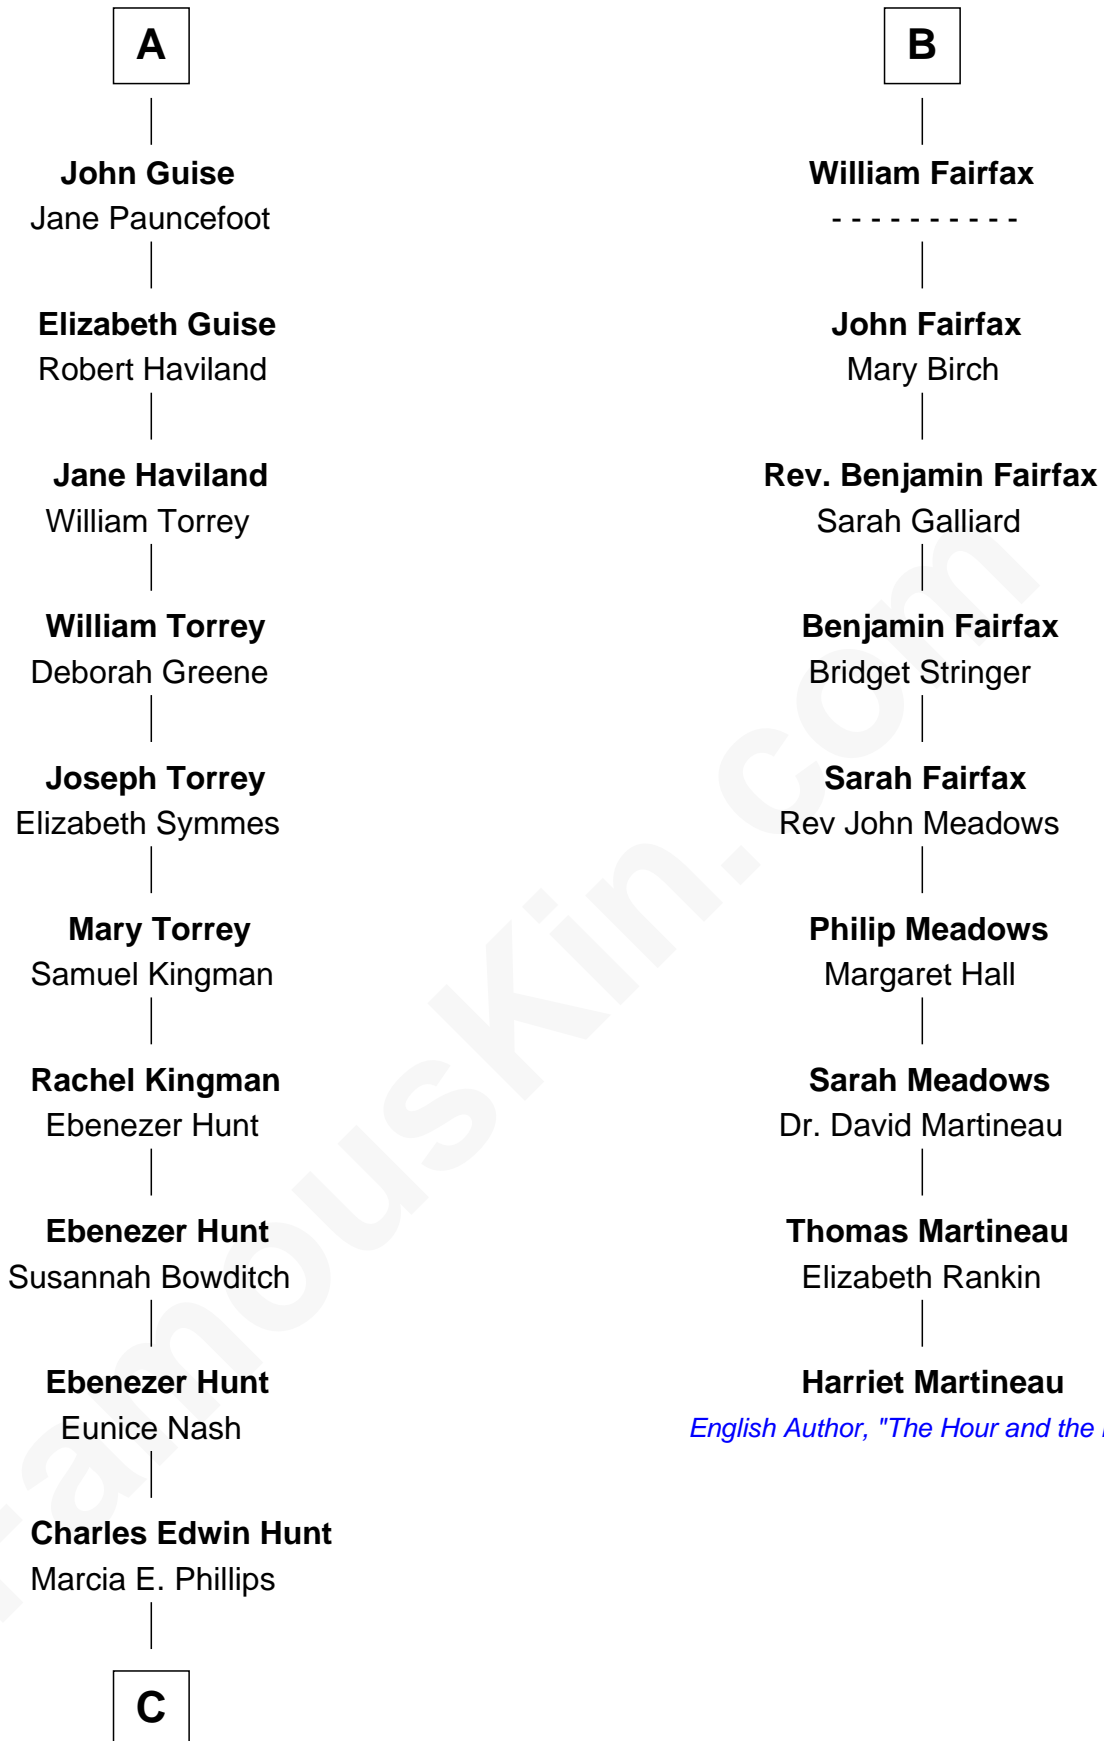

FamousKin.com Relationship Chart of

Linda Hunt

TV and Movie Actress

15th cousin 5 times removed of

Harriet Martineau

Author of The Hour and the Man

C

—
Charles Phillips Hunt

Ella Maria Read

—
Charles Edwin Hunt

Louise Phipps Davy

—
Raymond Davy Hunt

Elsie R. Doying

—
Linda Hunt

TV and Movie Actress