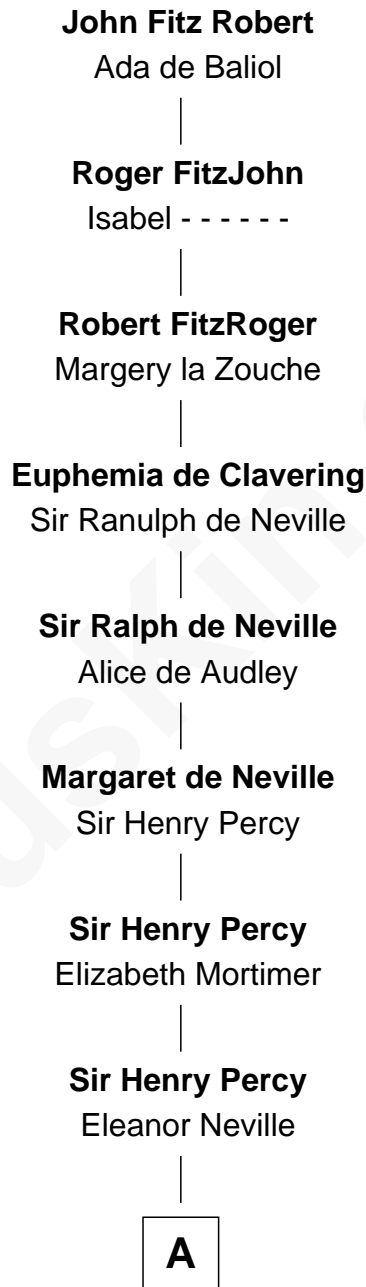

FamousKin.com Relationship Chart of

Linda Hunt

TV and Movie Actress

23rd Great-granddaughter of

John Fitz Robert

Magna Carta Surety

A

Katherine Percy
Sir Edmund Grey

Anne Grey
Sir John Grey

Probable

Tacy Grey
John Guise

William Guise
Mary Rotsey

John Guise
Jane Pouncefoot

Elizabeth Guise
Robert Haviland

Jane Haviland
William Torrey

William Torrey
Deborah Greene

Joseph Torrey
Elizabeth Symmes

Mary Torrey
Samuel Kingman

B

B

Rachel Kingman

Ebenezer Hunt

Ebenezer Hunt

Susannah Bowditch