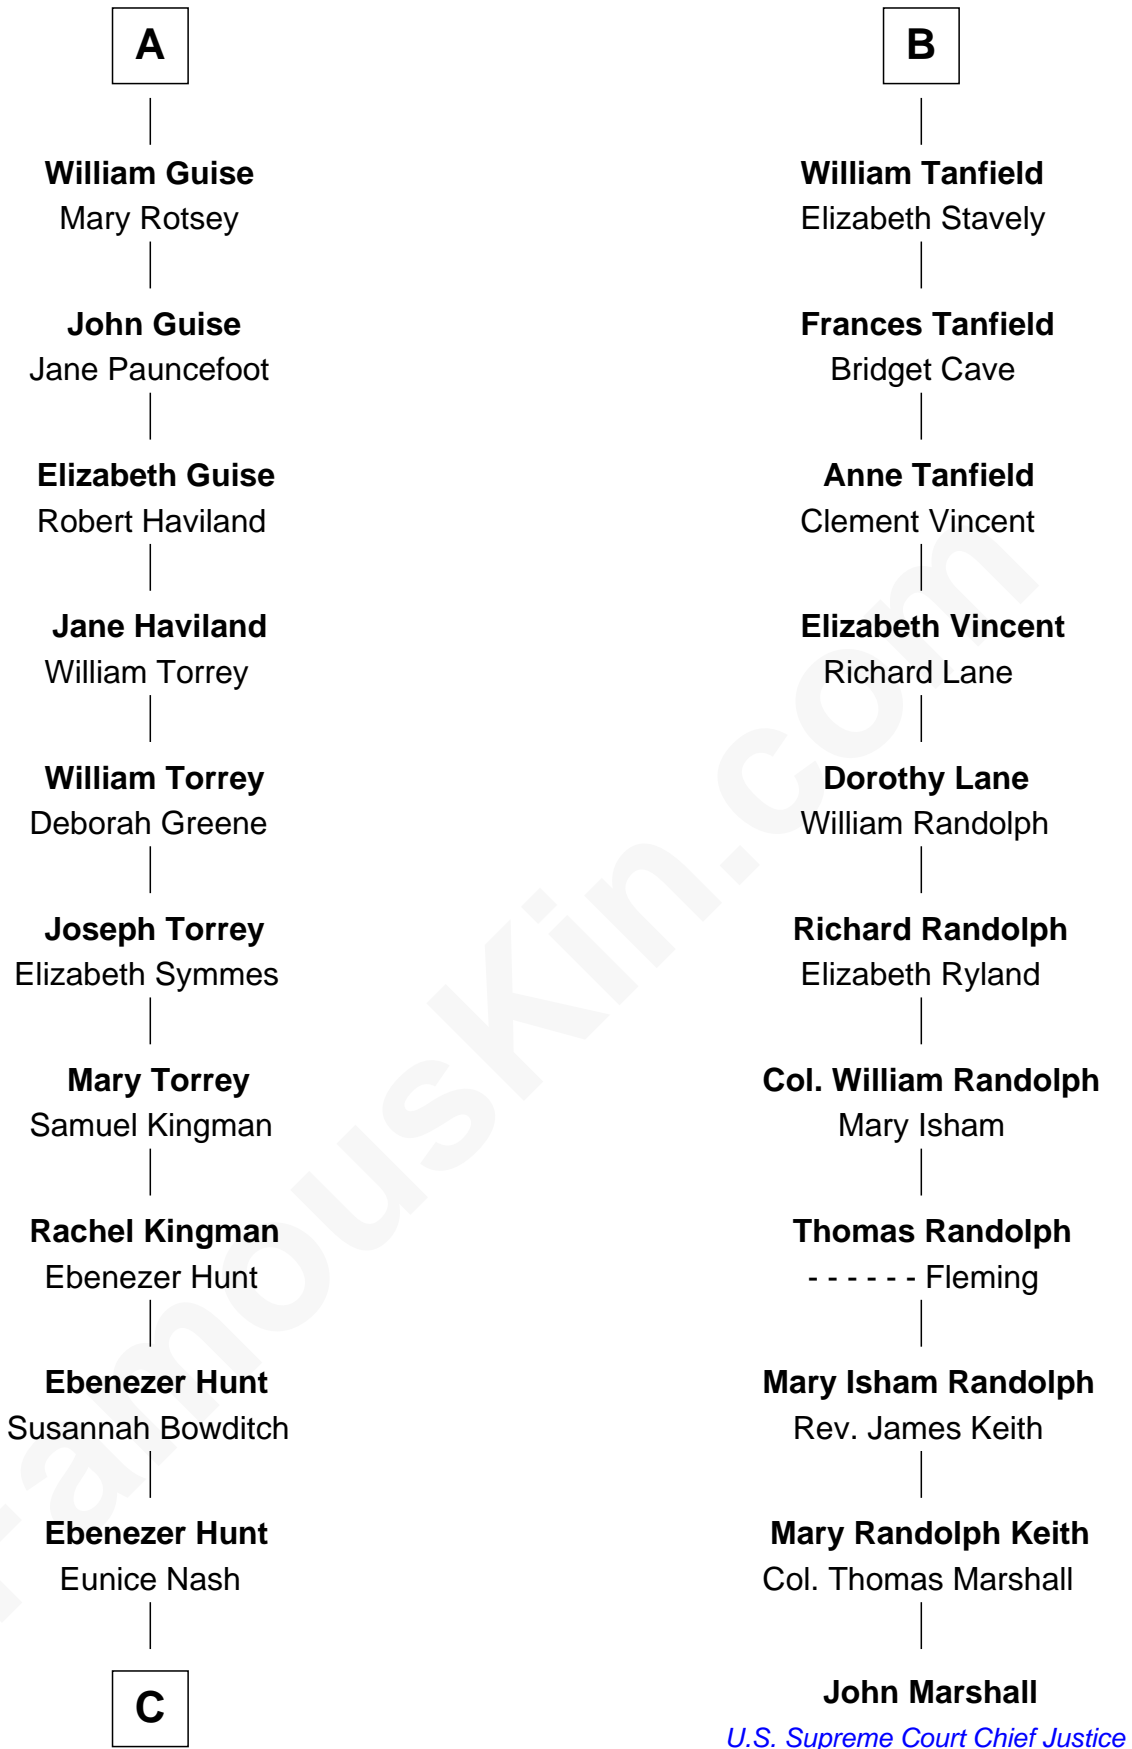

FamousKin.com Relationship Chart of

Linda Hunt

TV and Movie Actress

17th cousin 4 times removed of

John Marshall

4th Chief Justice of the U.S. Supreme Court

C

Charles Edwin Hunt

Marcia E. Phillips

Charles Phillips Hunt

Ella Maria Read

Charles Edwin Hunt

Louise Phipps Davy

Raymond Davy Hunt

Elsie R. Doying

Linda Hunt