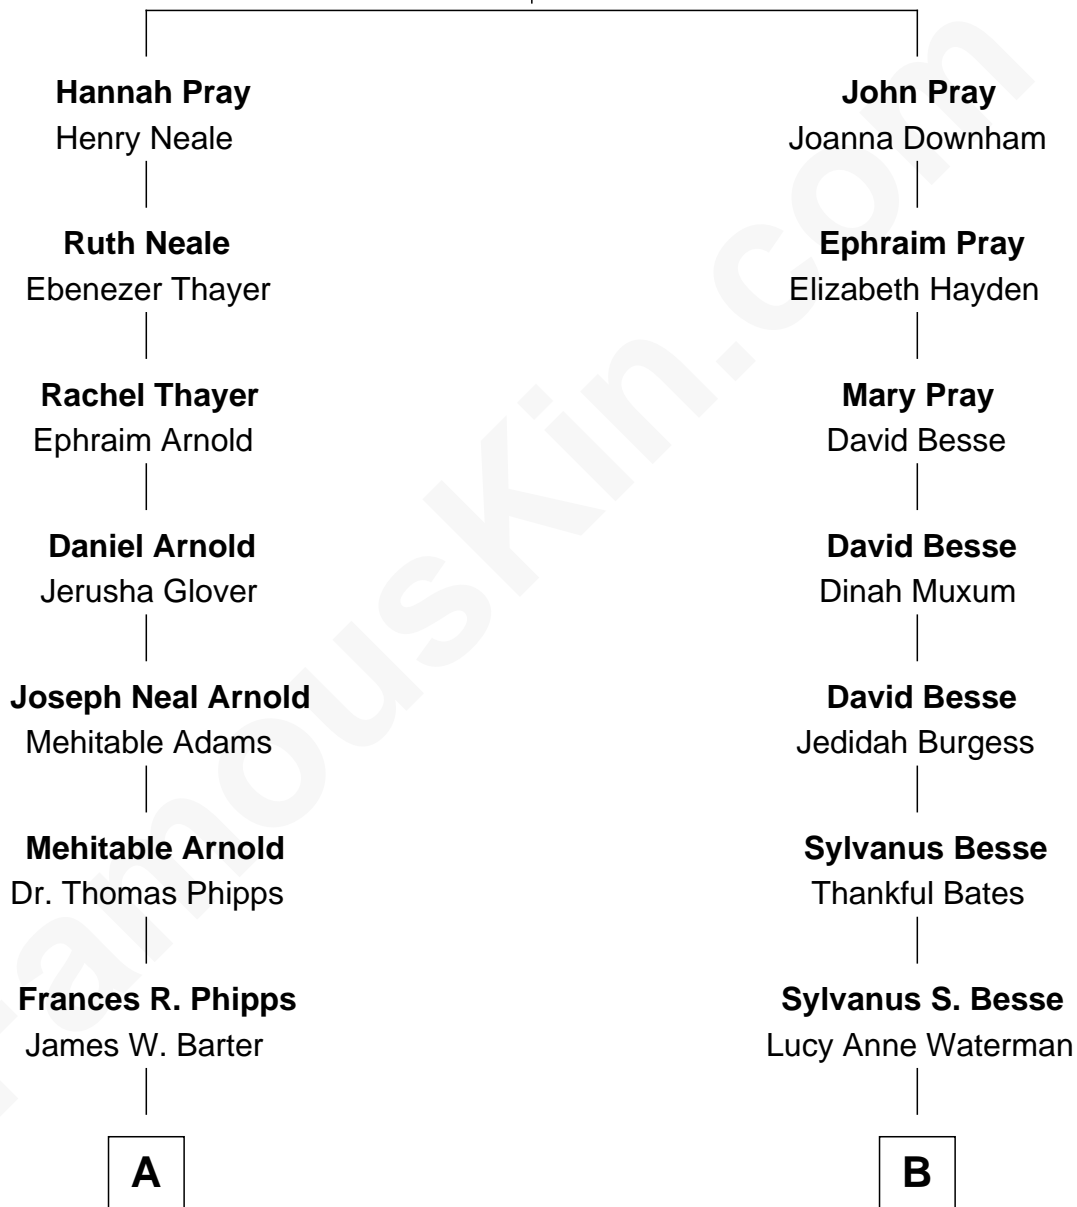

# FamousKin.com Relationship Chart of

**Linda Hunt**

*TV and Movie Actress*

10th cousin 1 time removed of

**Jordana Brewster**

*TV and Movie Actress*

**Quinton Pray**

Joan - - - - -

**A**

**Helen F. Barter**  
Manning Charles Davy

**Louise Phipps Davy**  
Charles Edwin Hunt

**Raymond Davy Hunt**  
Elsie R. Doying

**Linda Hunt**  
*TV and Movie Actress*

**B**

**Lyman Waterman Besse**  
Henrietta Louisa Seger

**Florence Foster Besse**  
Kingman Brewster

**Kingman Brewster**  
Mary Louise Phillips

**Alden Brewster**  
Maria João Leão de Sousa

**Jordana Brewster**  
*TV and Movie Actress*