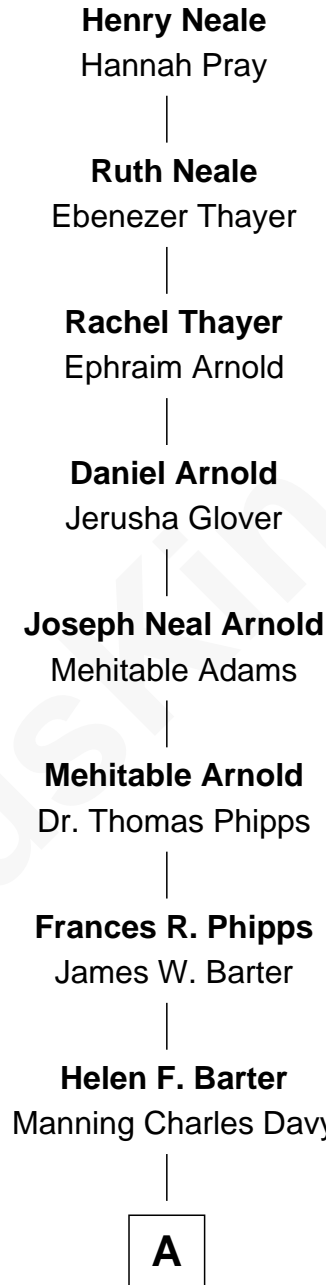

FamousKin.com Relationship Chart of

Linda Hunt

TV and Movie Actress

8th Great-granddaughter of

Henry Neale

(c1619 - c1691) Great Migration Immigrant 1638

A

—
Louise Phipps Davy

Charles Edwin Hunt

—
Raymond Davy Hunt

Elsie R. Doying

—
Linda Hunt

TV and Movie Actress

FamousKin.com