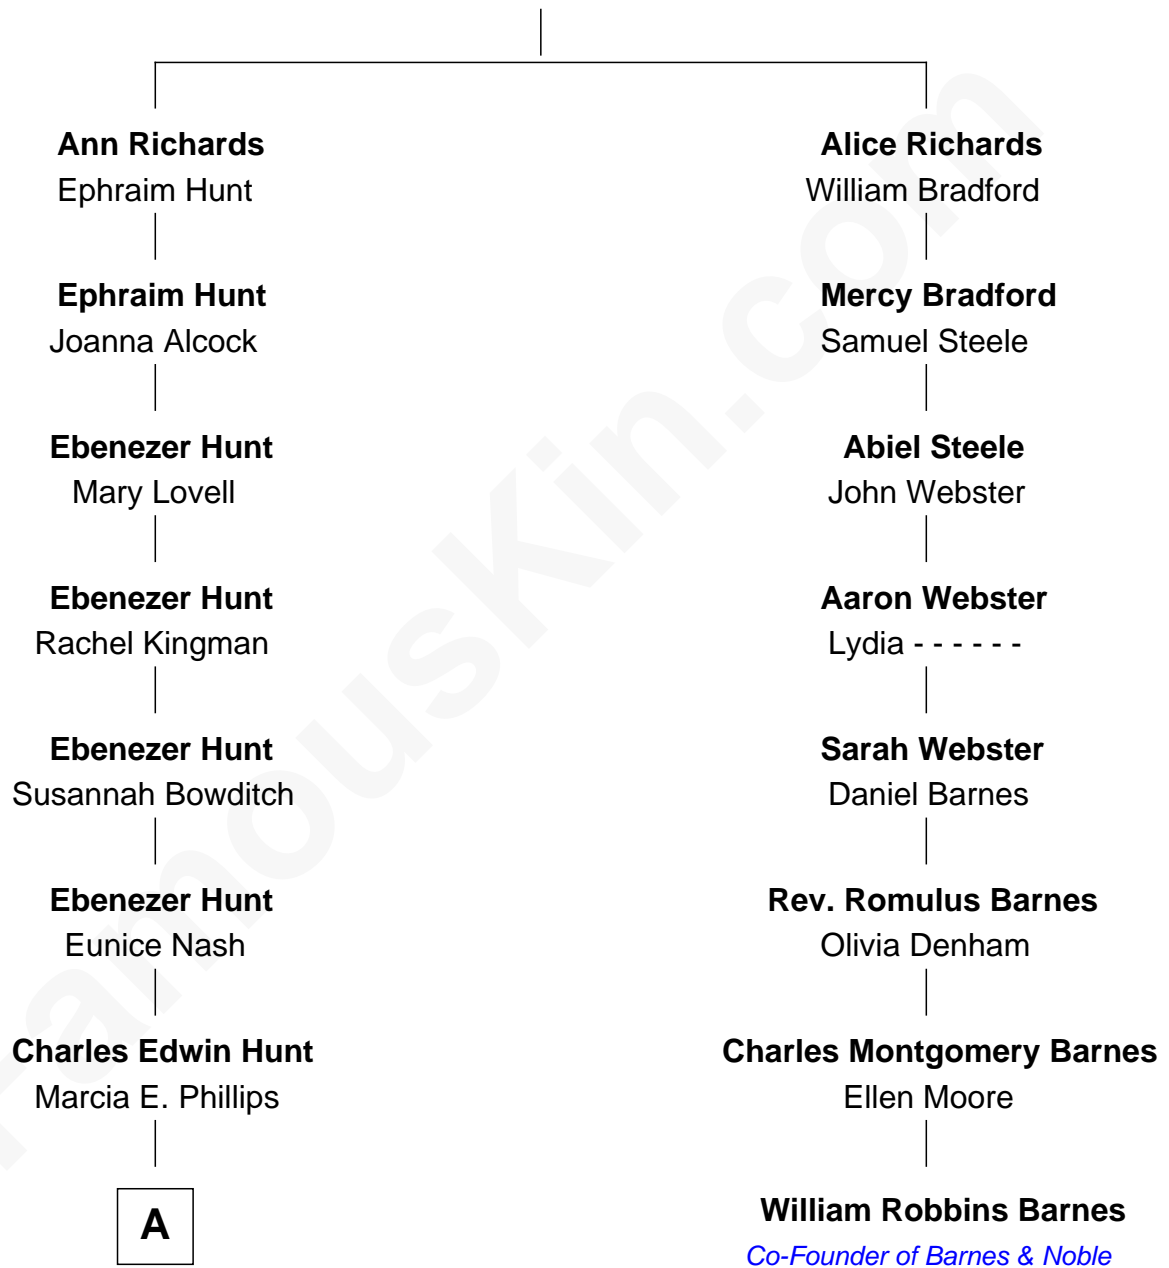

FamousKin.com Relationship Chart of

Linda Hunt

TV and Movie Actress

7th cousin 3 times removed of

William Robbins Barnes

Co-Founder of Barnes & Noble

Thomas Richards

Welthian - - - - -

A

—
Charles Phillips Hunt

Ella Maria Read

—
Charles Edwin Hunt

Louise Phipps Davy

—
Raymond Davy Hunt

Elsie R. Doying

—
Linda Hunt