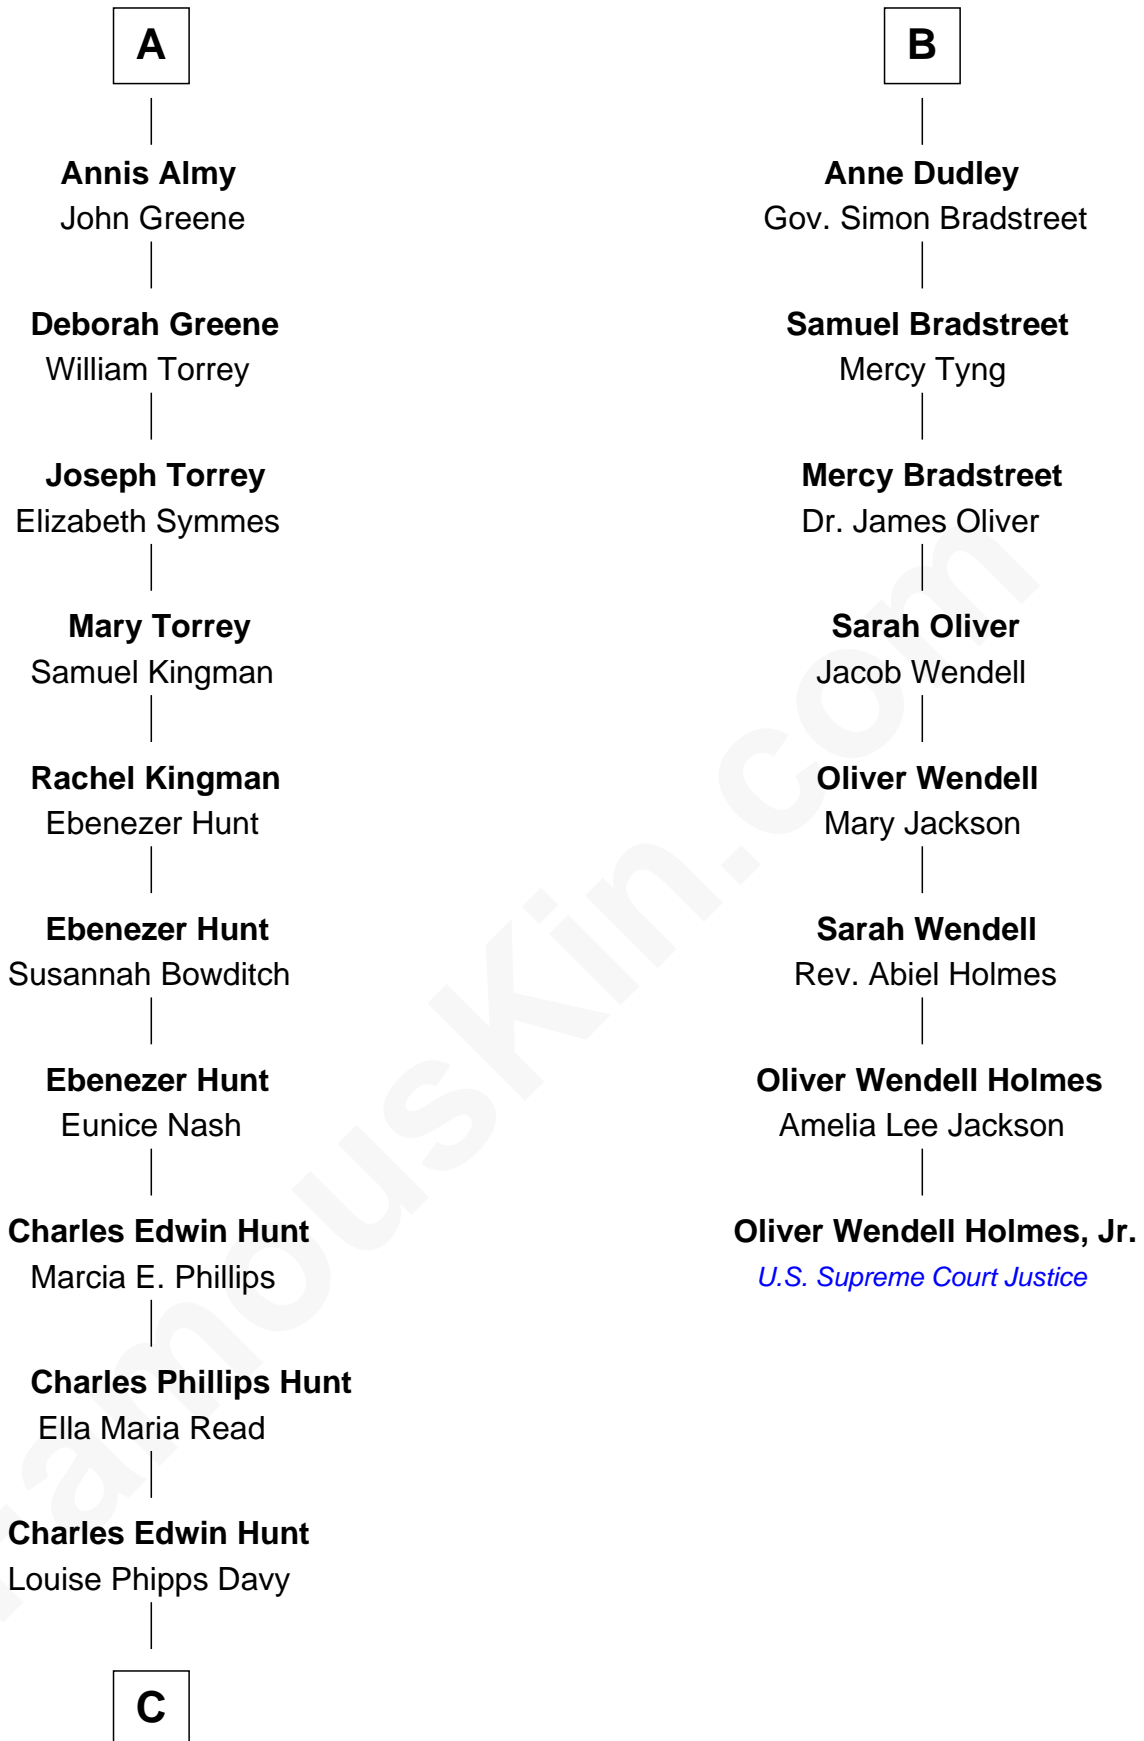

# FamousKin.com Relationship Chart of

**Linda Hunt**

*TV and Movie Actress*

14th cousin 4 times removed of

**Oliver Wendell Holmes, Jr.**

*U.S. Supreme Court Justice*

**C**

—  
**Raymond Davy Hunt**

Elsie R. Doying

—  
**Linda Hunt**

*TV and Movie Actress*

FamousKin.com