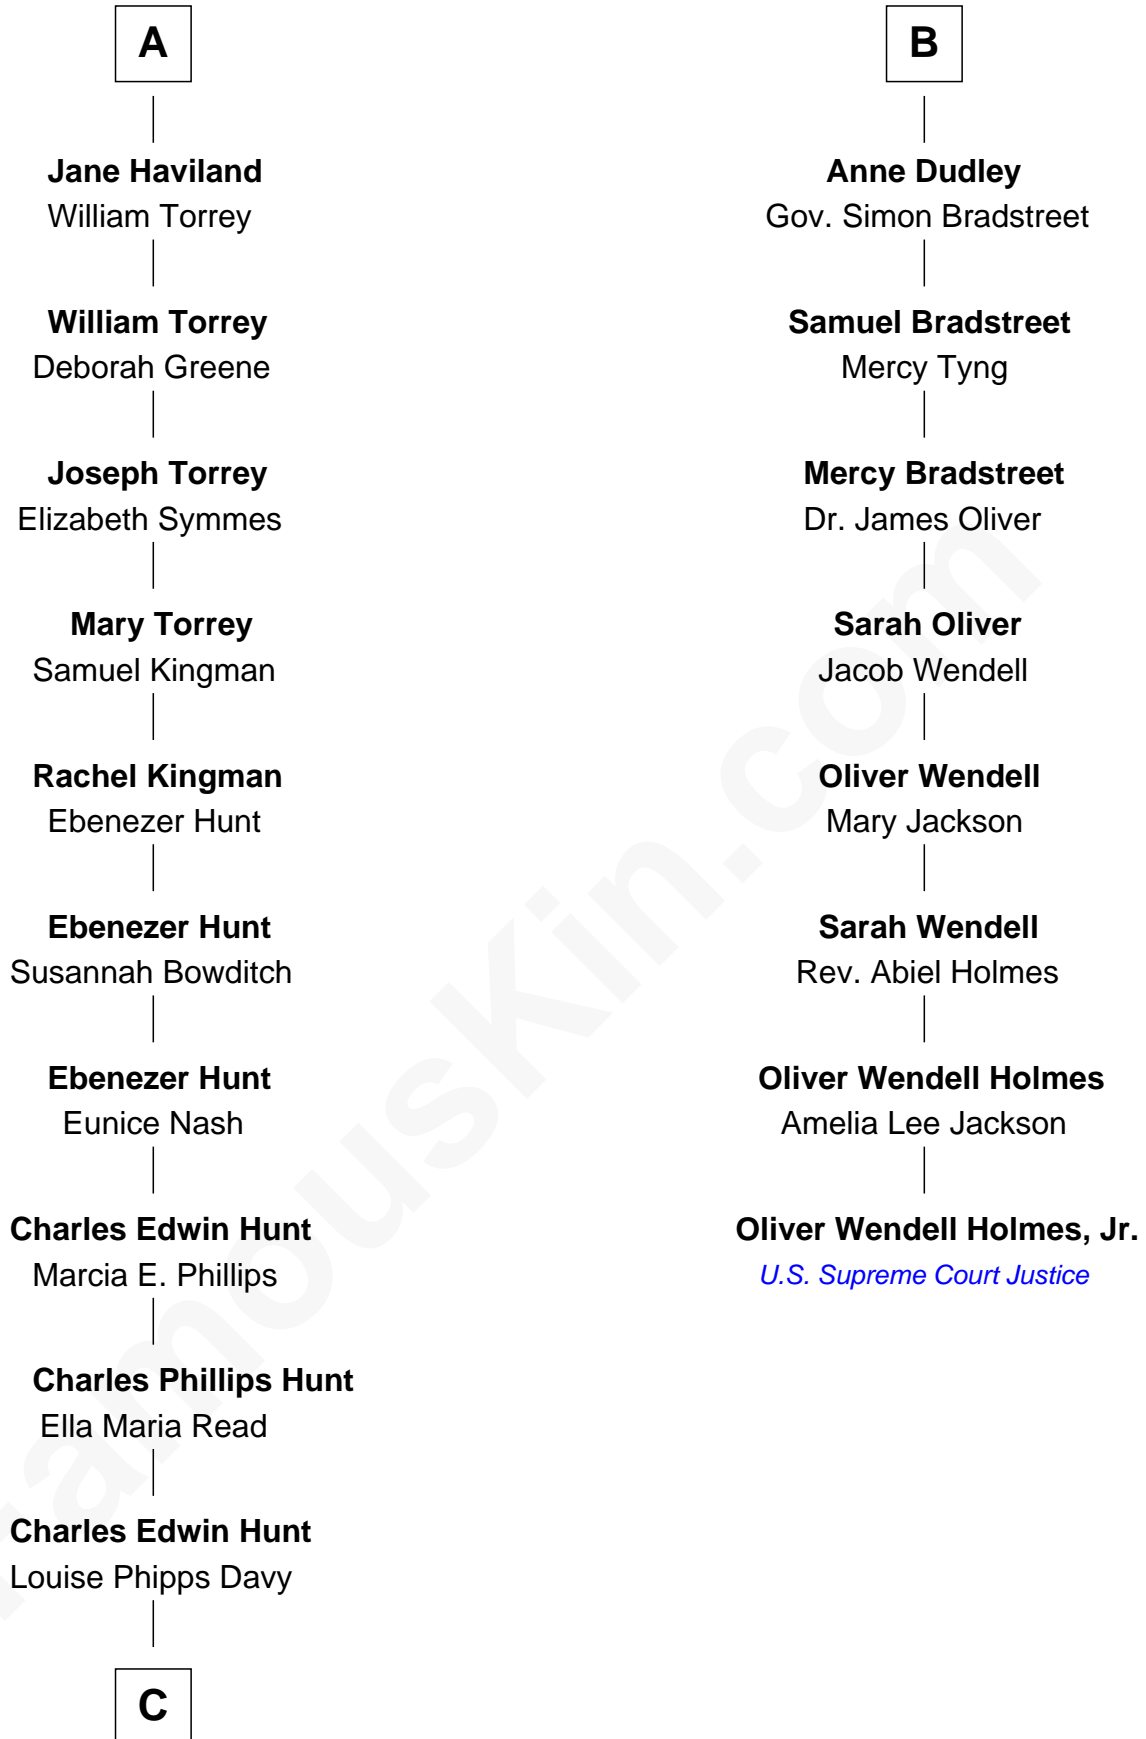

# FamousKin.com Relationship Chart of

**Linda Hunt**

*TV and Movie Actress*

14th cousin 4 times removed of

**Oliver Wendell Holmes, Jr.**

*U.S. Supreme Court Justice*

**Sir Ralph Neville**

Joan Beaufort

**Eleanor Neville**

Sir Henry Percy

**Katherine Percy**

Sir Edmund Grey

**Anne Grey**

Sir John Grey

*Probable*

**Tacy Grey**

**Katherine Neville**

Sir Thomas Strangeways

**Joan Strangeways**

Sir William Willoughby

**Cecily Willoughby**

Sir Edward Sutton

**Sir John Sutton**

Cecily Grey

**Sir Henry Dudley**

----- Ashton

*Probable*

**Roger Dudley**

Susanna Thorne

**Gov. Thomas Dudley**

Dorothy York

**B**