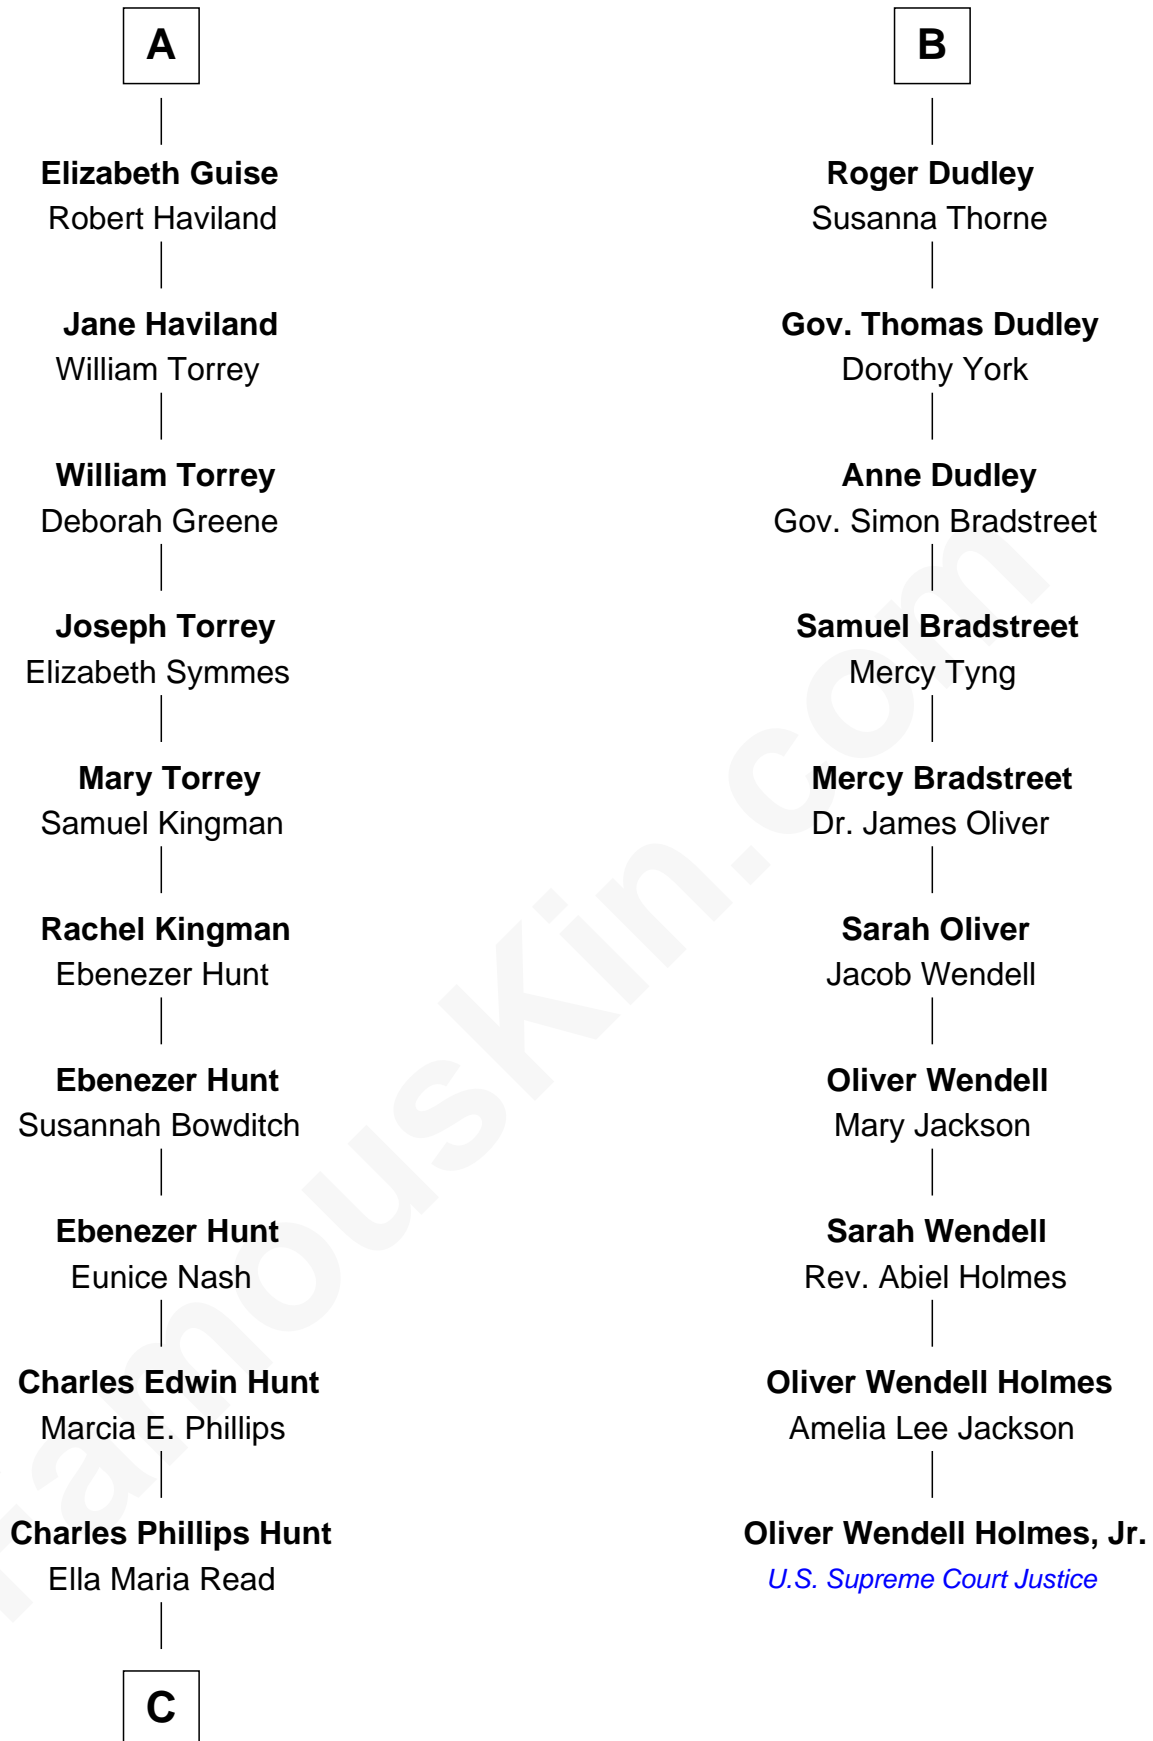

FamousKin.com Relationship Chart of

Linda Hunt

TV and Movie Actress

16th cousin 3 times removed of

Oliver Wendell Holmes, Jr.

U.S. Supreme Court Justice

Thomas Holand
Joan Plantagenet

John de Holand
Elizabeth of Lancaster

Constance de Holand

Sir John Grey

Sir Edmund Grey

Katherine Percy

Anne Grey

Sir John Grey

Probable

Tacy Grey

Eleanor Holand

Edward Cherleton

Joyce Cherleton

Sir John Tiptoft

Joyce Tiptoft

Sir Edmund Sutton

Sir Edward Sutton

Cecily Willoughby

Sir John Sutton

Cecily Grey

Sir Henry Dudley

----- Ashton

Probable

B

C

—
Charles Edwin Hunt