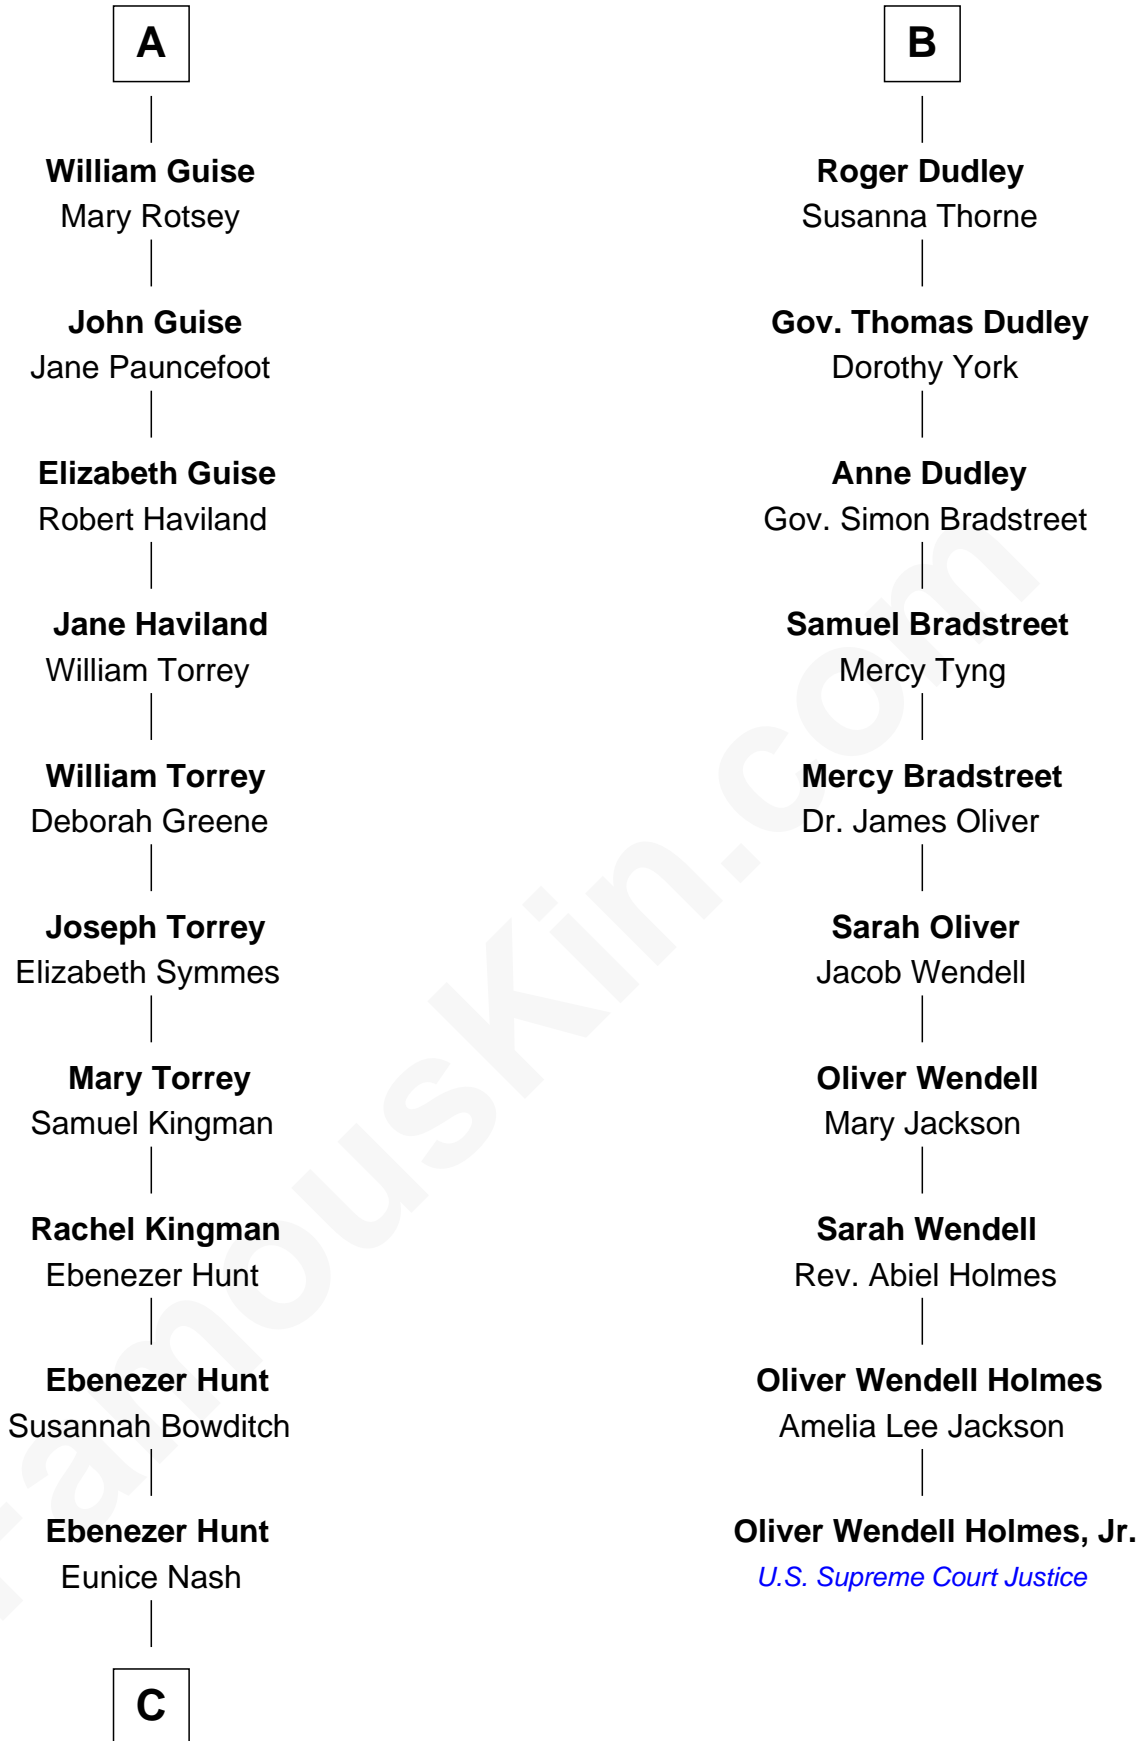

FamousKin.com Relationship Chart of

Linda Hunt

TV and Movie Actress

16th cousin 5 times removed of

Oliver Wendell Holmes, Jr.

U.S. Supreme Court Justice

Sir Maurice de Berkeley

Eve la Zouche

Maurice de Berkeley

Margaret - - - - -

Thomas Berkeley

Catherine Botetourte

Maurice Berkeley

Johanna Denham

Maurice Berkeley

Ellen Montfort

Katherine de Clyvedon

Sir John Berkeley

Elizabeth Betteshorne

Elizabeth Berkeley

Sir John Sutton

Sir Edmund Sutton

Joyce Tiptoft

Sir Edward Sutton

Cecily Willoughby

Sir John Sutton

Cecily Grey

Sir Henry Dudley

- - - - - Ashton

Probable

B

C