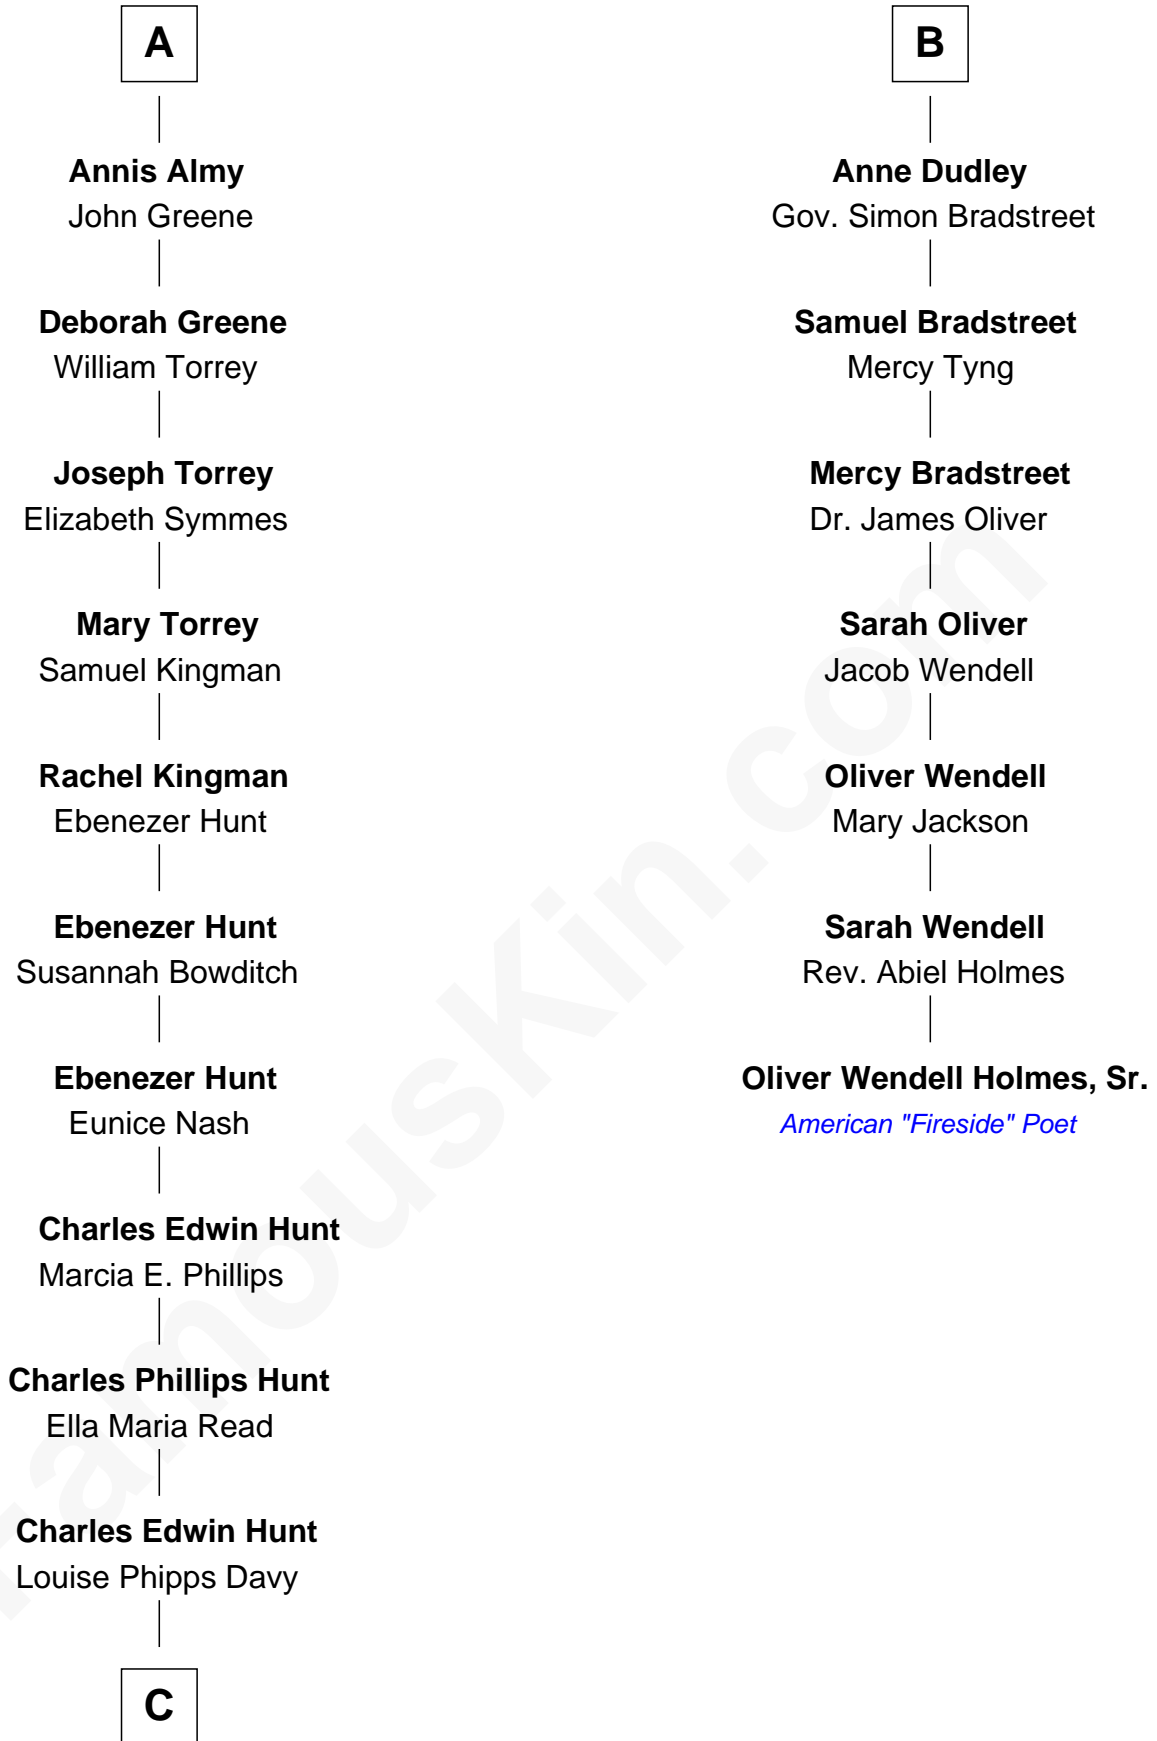

# FamousKin.com Relationship Chart of

**Linda Hunt**

*TV and Movie Actress*

13th cousin 5 times removed of

**Oliver Wendell Holmes, Sr.**

*American "Fireside" Poet*

**C**

—  
**Raymond Davy Hunt**