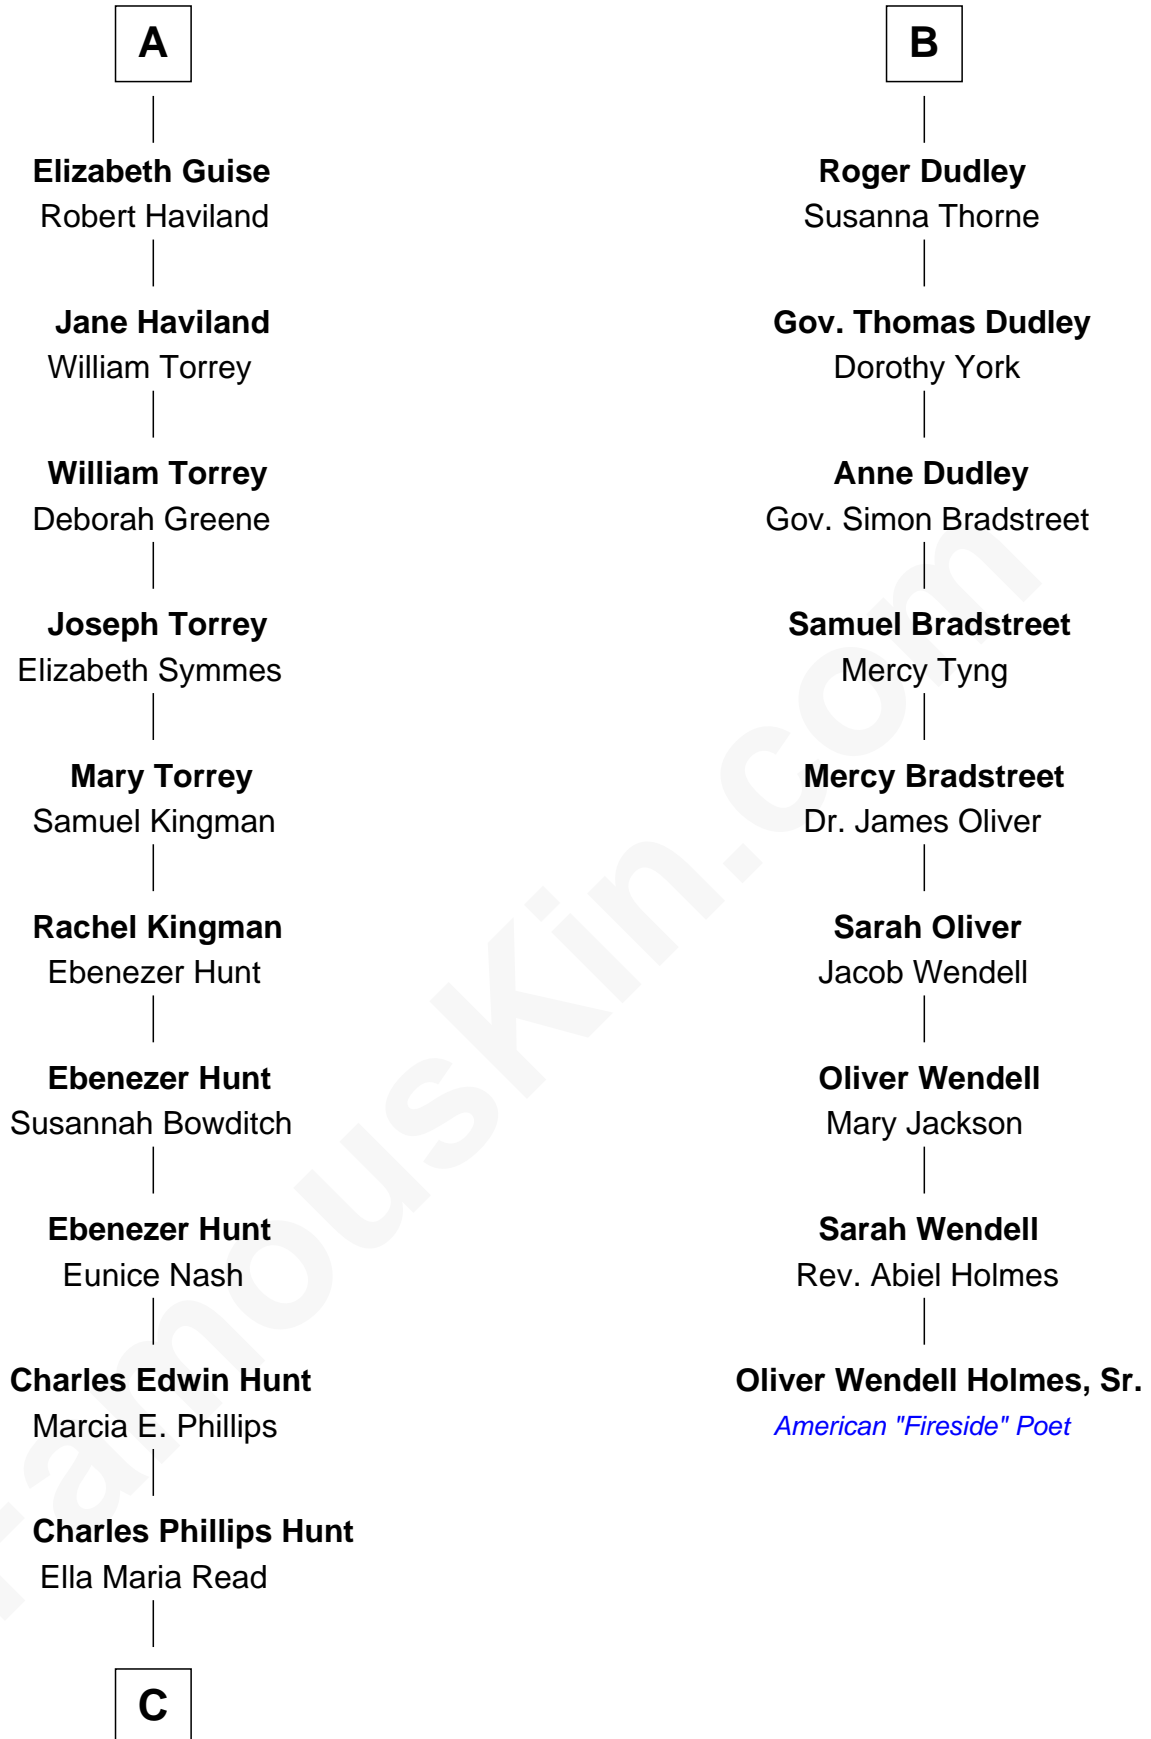

FamousKin.com Relationship Chart of

Linda Hunt

TV and Movie Actress

15th cousin 4 times removed of

Oliver Wendell Holmes, Sr.

American "Fireside" Poet

C

—
Charles Edwin Hunt

Louise Phipps Davy

—
Raymond Davy Hunt

Elsie R. Doying

—
Linda Hunt

TV and Movie Actress

FamousKin.com