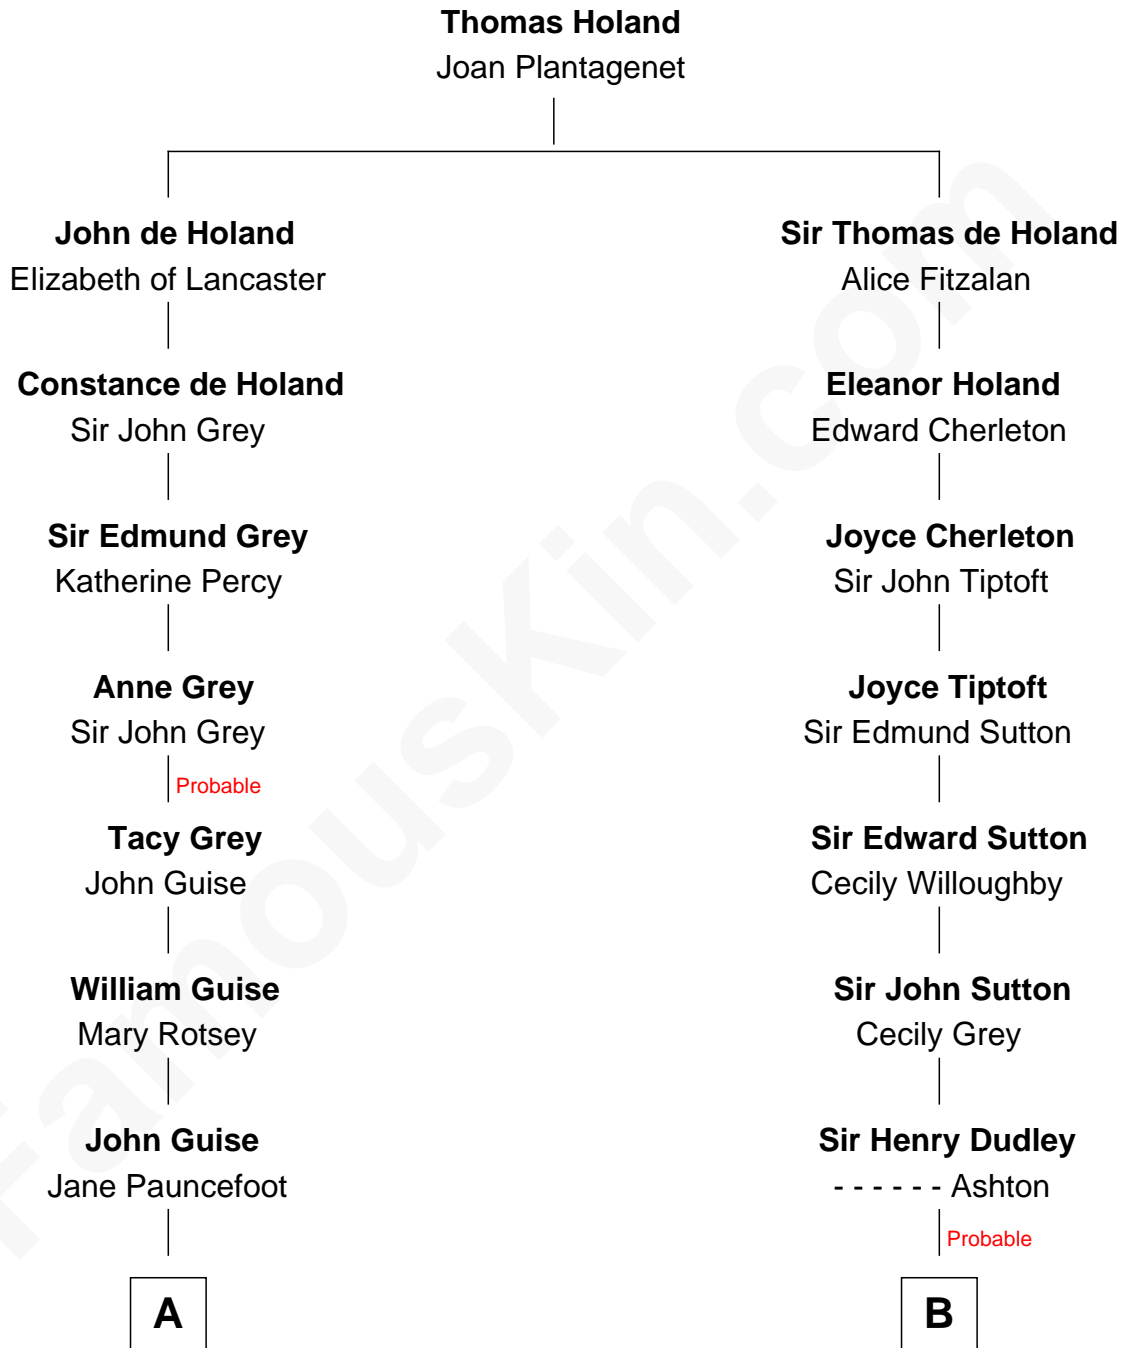

FamousKin.com Relationship Chart of

Linda Hunt

TV and Movie Actress

15th cousin 4 times removed of

Oliver Wendell Holmes, Sr.

American "Fireside" Poet

C

—
Charles Edwin Hunt

Louise Phipps Davy

—
Raymond Davy Hunt

Elsie R. Doying

—
Linda Hunt

TV and Movie Actress

FamousKin.com