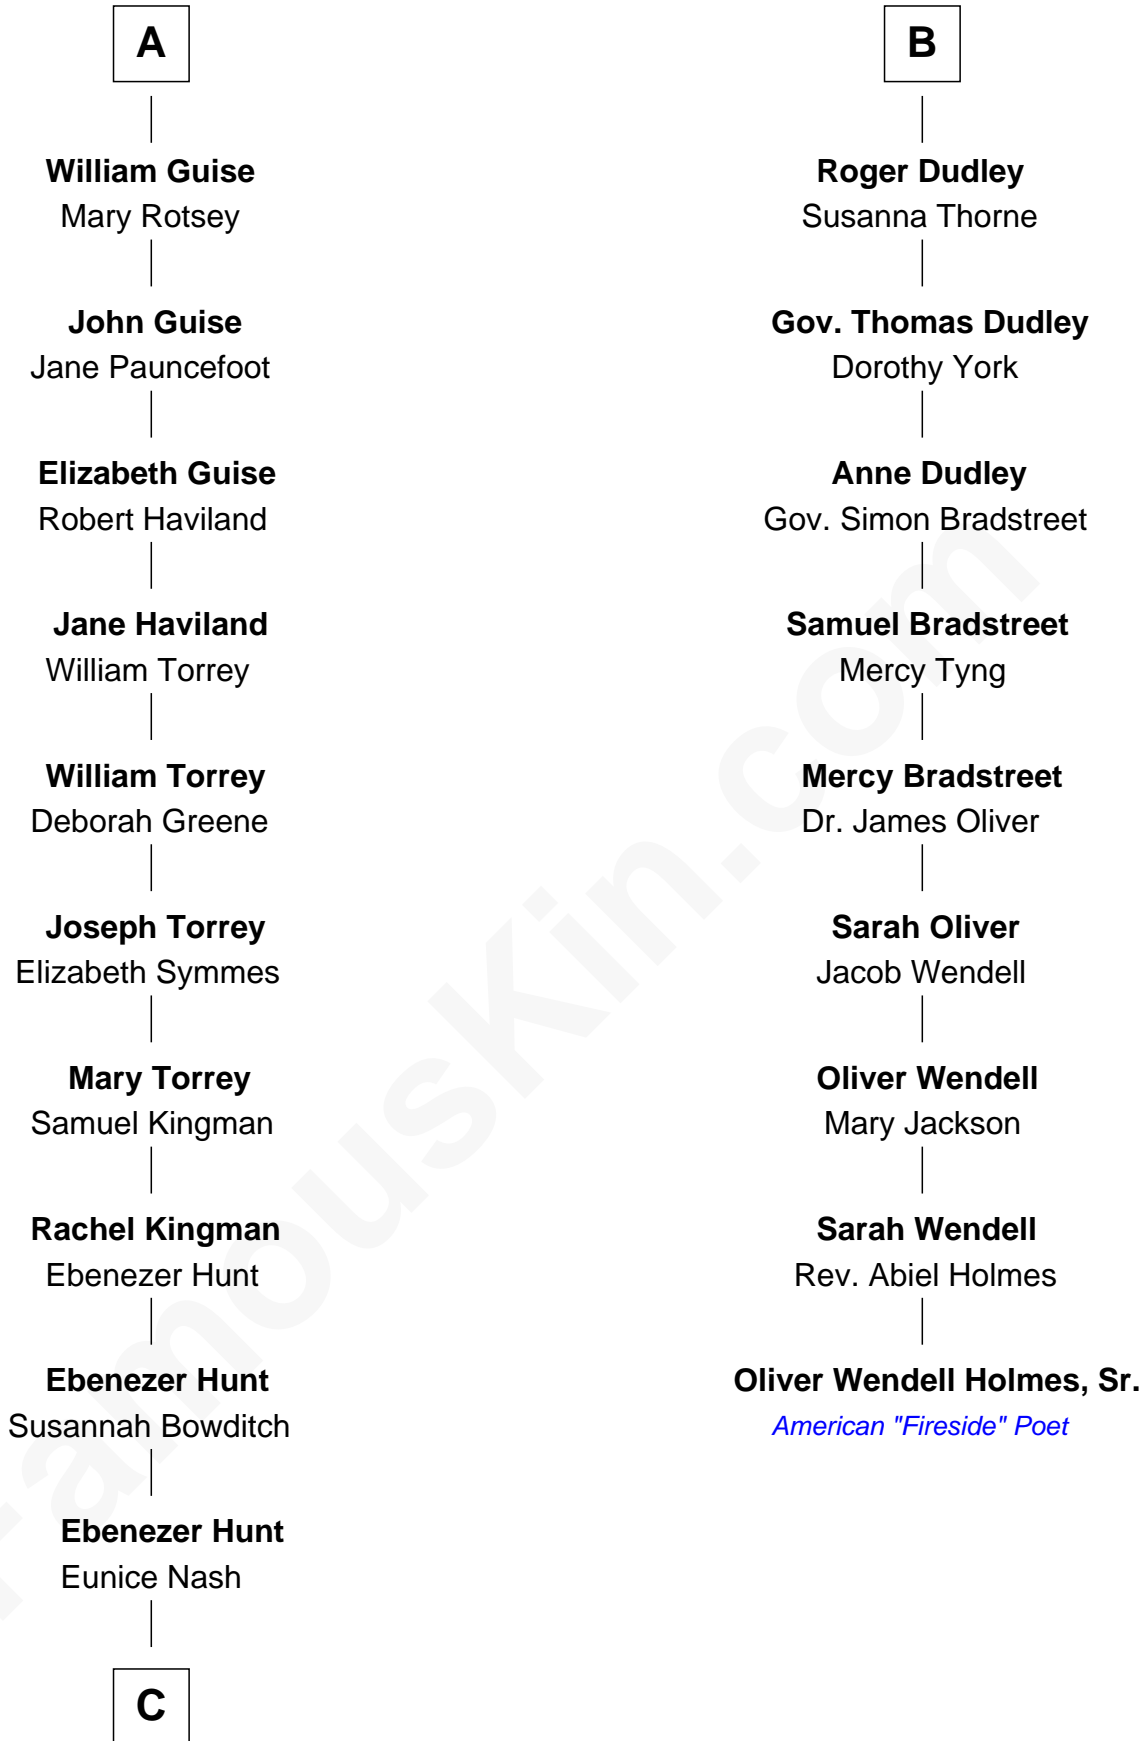

FamousKin.com Relationship Chart of

Linda Hunt

TV and Movie Actress

15th cousin 6 times removed of

Oliver Wendell Holmes, Sr.

American "Fireside" Poet

Sir Maurice de Berkeley

Eve la Zouche

Maurice de Berkeley

Margaret - - - - -

Thomas Berkeley

Catherine Botetourte

Maurice Berkeley

Johanna Denham

Maurice Berkeley

Ellen Montfort

Katherine de Clyvedon

Sir John Berkeley

Elizabeth Betteshorne

Elizabeth Berkeley

Sir John Sutton

Sir Edmund Sutton

Joyce Tiptoft

Sir Edward Sutton

Cecily Willoughby

Sir John Sutton

Cecily Grey

Sir Henry Dudley

- - - - - Ashton

Probable

B

C