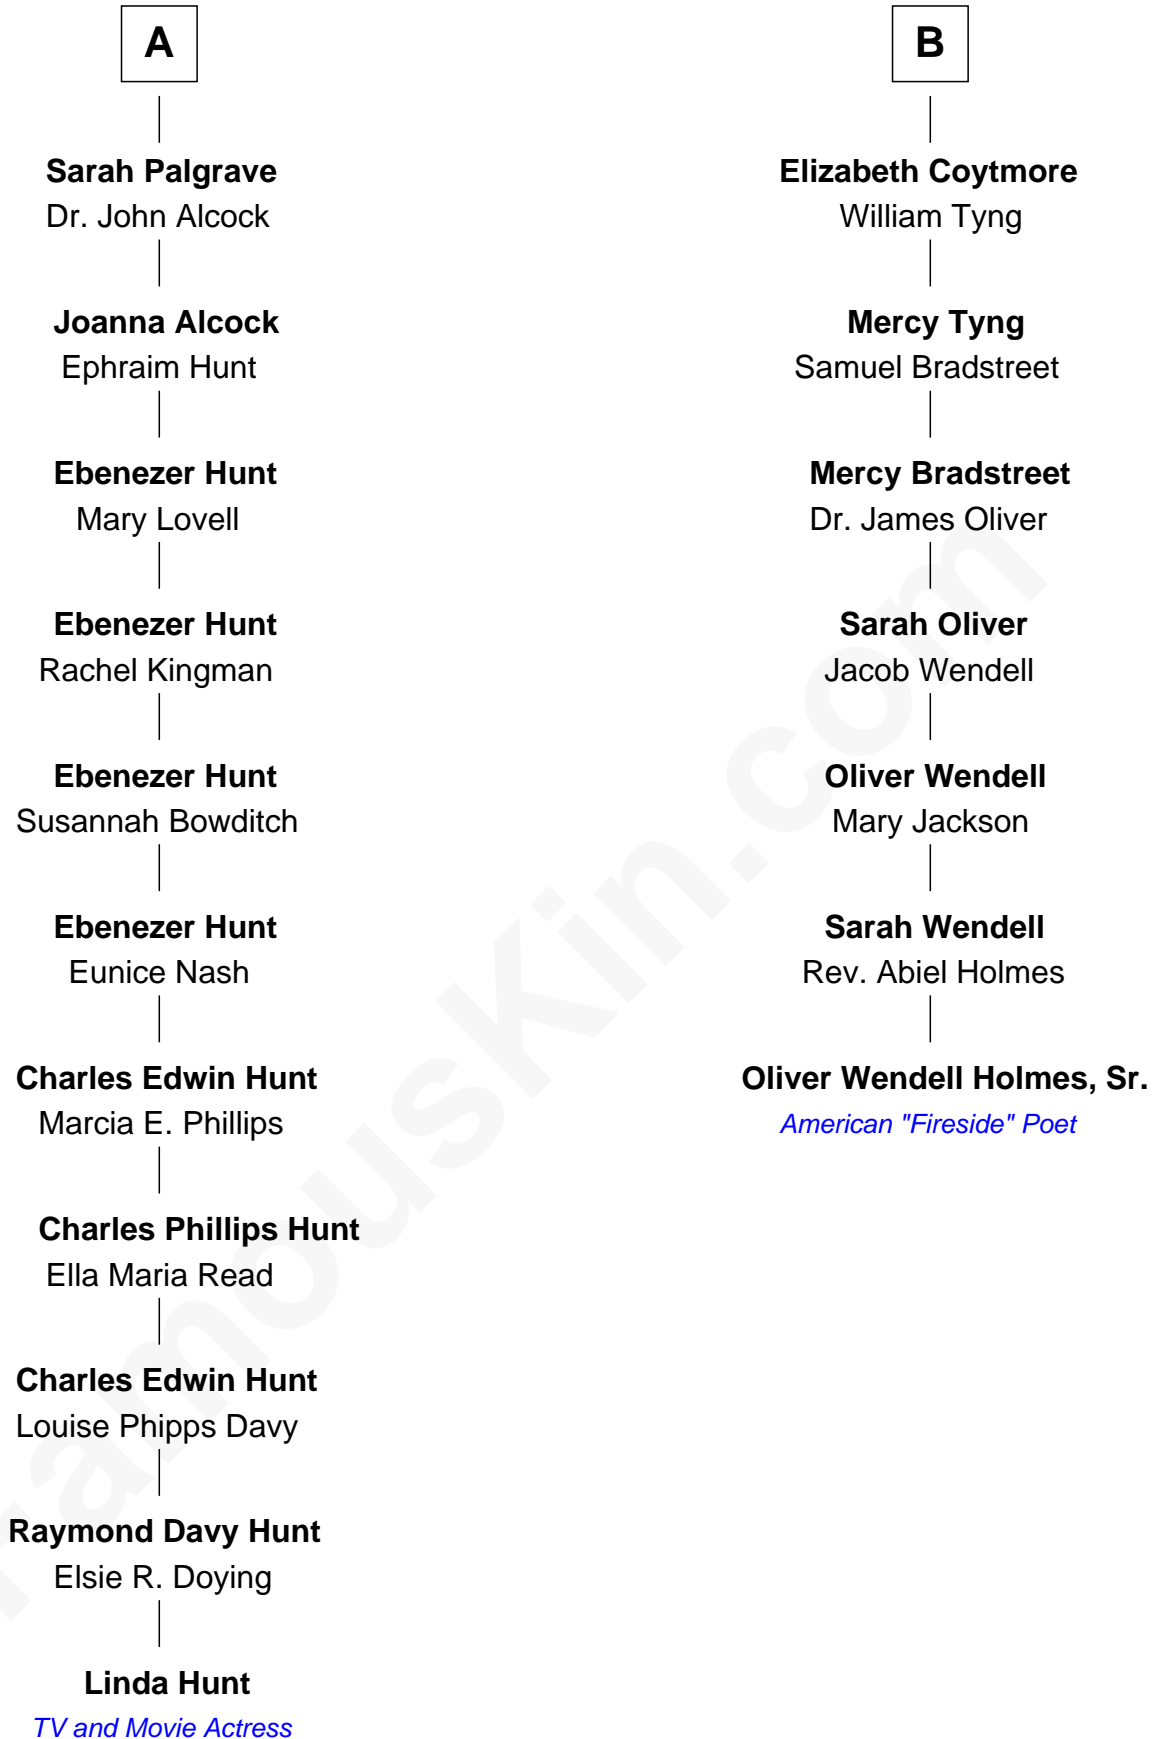

FamousKin.com Relationship Chart of

Linda Hunt

TV and Movie Actress

13th cousin 4 times removed of

Oliver Wendell Holmes, Sr.

American "Fireside" Poet

Sir Robert Goushill

Elizabeth Fitzalan

Thomas Palgrave

Alice Gunton

Rev. Edward Palgrave

Dr. Richard Palgrave

Anna - - - - -

A

Joan Goushill

Sir Thomas Stanley

Margaret Stanley

Sir William Troutbeck

Joan Troutbeck

Sir William Griffith

Sir William Griffith

Jane Stradling

Dorothy Griffith

William Williams

Jane Williams

William Coytmore

Rowland Coytmore

Katherine Myles

B

Linda Hunt photo by [RedCarpetReport](#) (CC BY-SA 2.0)